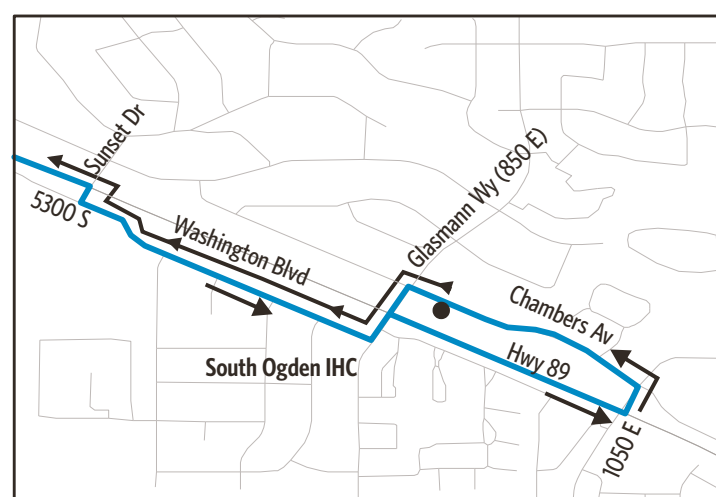

SEE SOMETHING?
SAY SOMETHING!

To contact UTA police:
Call: 801-287-EYES (801-287-3937)
Or Text UTATIP and your tip to 274637

INTERPRETER

801-RIDE-UTA
call (801-743-3882)
Toll-Free (888-743-3882)

Interprete 口譯 thông dịch viên
해석자 tumač переводчик
インタプリタ Dolmetscher 63 64

PLAN AND PAY
WITH transit

Available in the App Store
and Google Play.

For Information Call 801-RIDE-UTA (801-743-3882)
outside Salt Lake County 888-RIDE-UTA (888-743-3882)
www.rideuta.com

612

North-South Washington Blvd

HOW TO USE THIS SCHEDULE

Determine your timepoint based on when you want to leave or when you want to arrive. Read across for your destination and down for your time and direction of travel. A route map is provided to help you relate to the timepoints shown. Weekday, Saturday & Sunday schedules differ from one another.

UTA SERVICE DIRECTORY

- General Information, Schedules, Trip Planning and Customer Feedback: 801-RIDE-UTA (801-743-3882)
- Outside Salt Lake County call 888-RIDE-UTA (888-743-3882)
- For 24 hour automated service for next bus available use option 1. Have stop number and 3 digit route number (use 0 or 00 if number is not 3 digits).
- Pass By Mail Information 801-287-2204
- For Employment information please visit <http://www.rideuta.com/careers/>
- Travel Training 801-287-2275

LOST AND FOUND

Weber/South Davis: 801-626-1207 option 3
Utah County: 801-227-8923
Salt Lake County: 801-287-4664

FARES

Exact Fare is required. Fares are subject to change.

ACCESSIBLE SERVICE

Wheelchair accessible buses are available on all routes. Alternate format schedules are available upon request. Telephone communication for deaf/hearing impaired persons is available by dialing 711.

TRANSFERS

Upon payment of a fare, a transfer is good for travel in any direction, including return trip, for two (2) hours until the time cut. The value of a transfer towards a fare on a more expensive service is the regular cash fare.

BIKES ON BUSES

The Bikes on Buses service is available on all buses, except Paratransit.