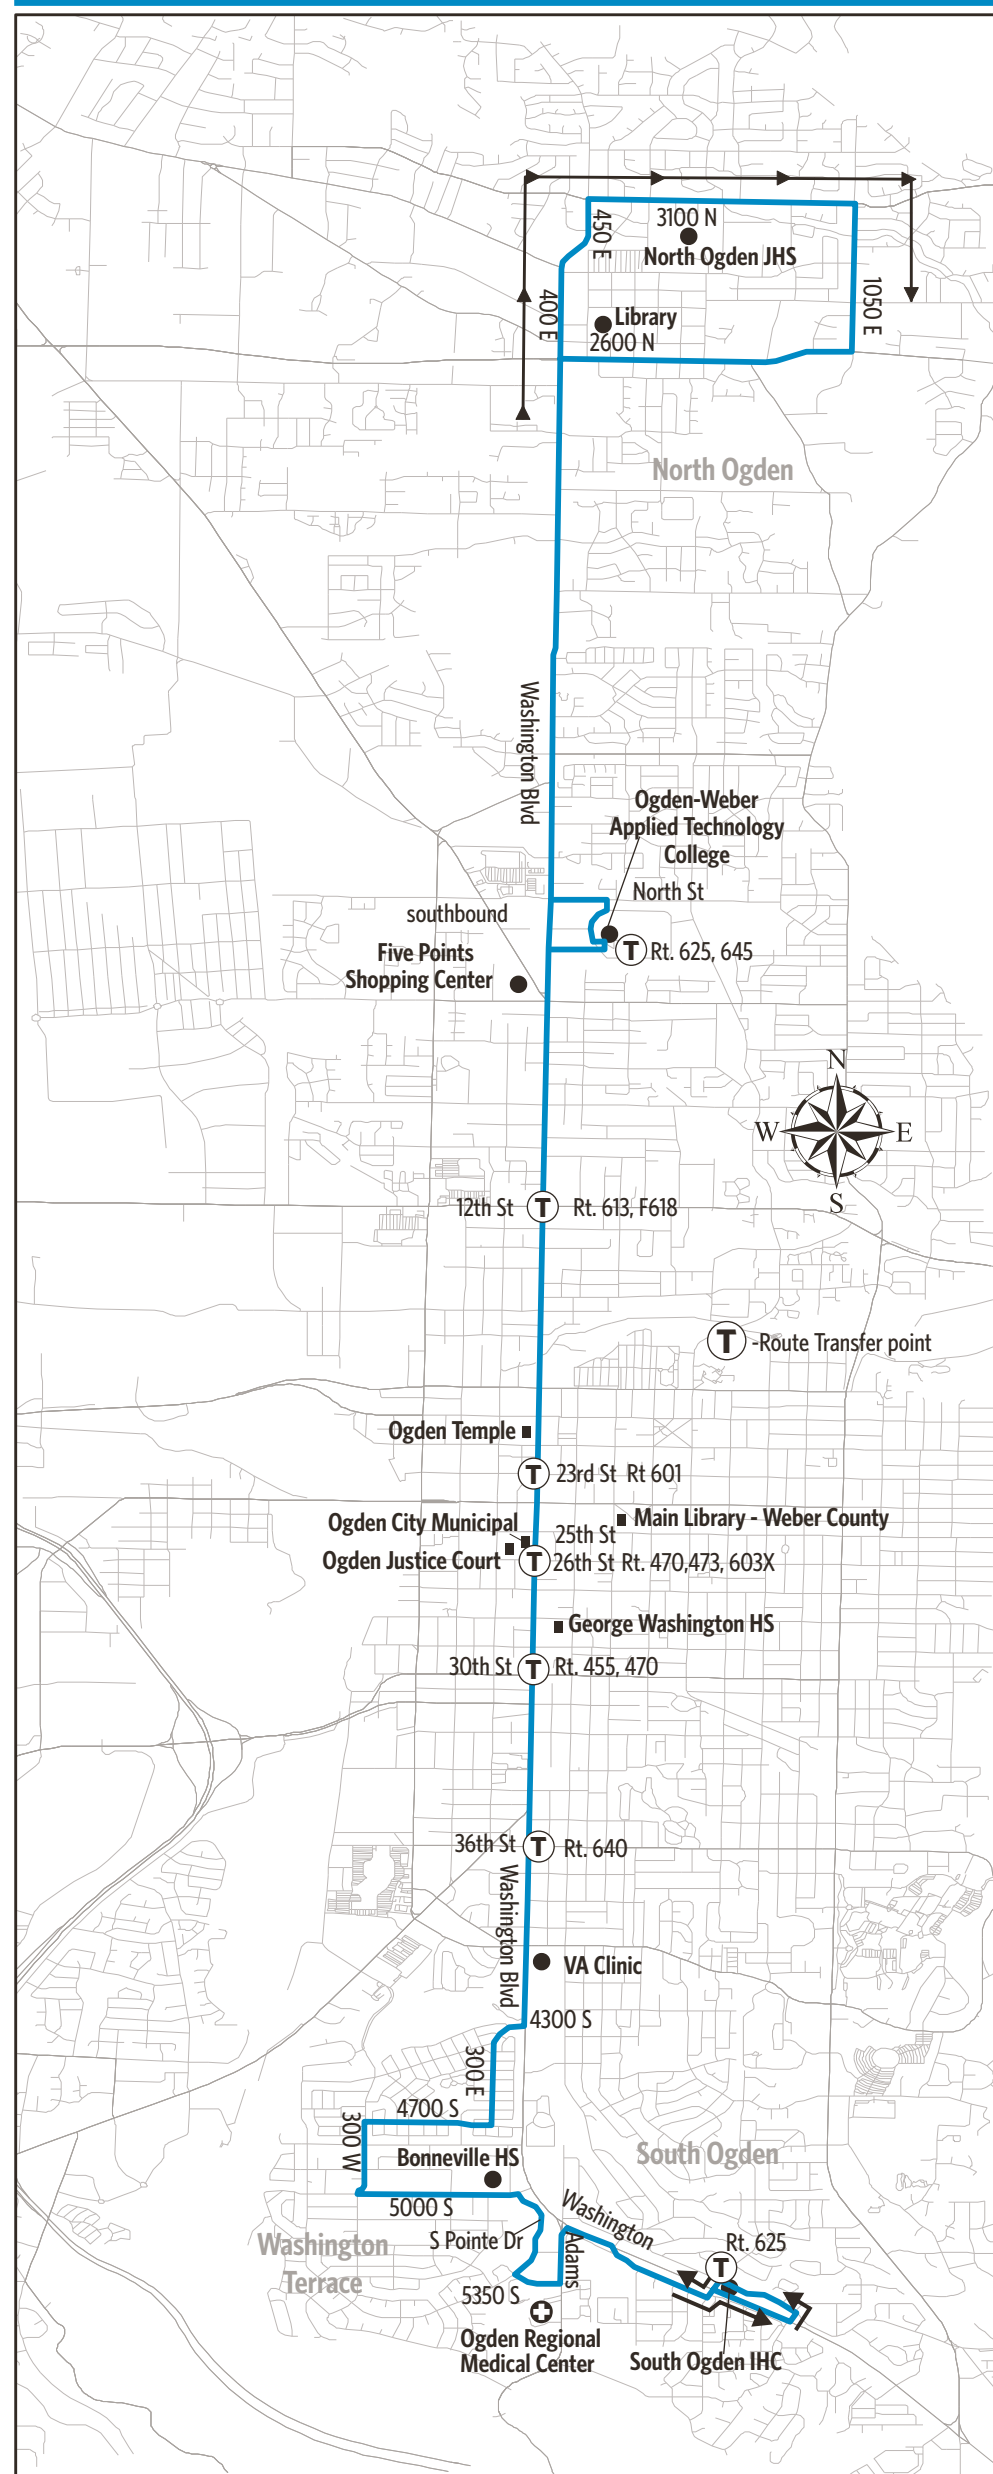

Route 612 - Washington Blvd

SUNDAY
To North Ogden

950 E & Chambers St	5350 S & 400 E (S. Ogden)	4700 S & 200 E	36th St & Washington	25th & Washington Blvd	17th St & Washington	9th Street & Washington Blvd.	2400 N & Washington Blvd.	3100 N & 1050 E	2500 N & Washington Blvd.
930a	936a	942a	947a	953a	957a	1000a	1009a	----	----
1000	1006	1012	1017	1023	1027	1030	1039	----	----
1030	1036	1042	1047	1053	1057	1100	1109	----	----
1100	1106	1112	1117	1123	1127	1130	1139	----	----
1130	1136	1142	1147	1153	1157	1200p	1209p	----	----
1200p	1206p	1212p	1217p	1223p	1227p	1230	1239	----	----
1230	1236	1242	1247	1253	1257	100	109	----	----
100	106	112	117	123	127	130	139	----	----
130	137	143	148	154	158	201	211	215p	220p
200	207	213	218	224	228	231	241	245	250
230	237	243	248	254	258	301	311	315	320
300	307	313	318	324	328	331	341	345	350
330	337	343	348	354	358	401	411	415	420
400	407	413	418	424	428	431	441	445	450
430	437	443	448	454	458	501	511	515	520
500	507	513	518	524	528	531	541	545	550
530	537	543	548	554	558	601	611	615	620

To South Ogden

2400 N & Washington Blvd.	3100 N & 1050 E	2500 N & Washington Blvd.	9th Street & Washington Blvd.	17th St & Washington	25th & Washington Blvd	36th St & Washington	4700 S & 200 E	5350 S & 400 E (S. Ogden)	950 E & Chambers St
915a	919a	924a	934a	938a	943a	949a	953a	959a	1006a
945	949	954	1004	1008	1013	1019	1023	1029	1036
1015	1019	1024	1034	1038	1043	1049	1053	1059	1106
1045	1049	1054	1104	1108	1113	1119	1123	1129	1136
1115	1119	1124	1134	1138	1143	1149	1153	1159	1206p
1145	1149	1154	1204p	1208p	1213p	1219p	1223p	1229p	1236
1215p	1219p	1224p	1234	1238	1243	1249	1253	1259	106
1245	1249	1254	104	108	113	119	123	129	136
115	119	124	134	138	143	149	153	159	206
145	149	154	204	208	213	219	223	229	236
215	219	224	234	238	243	249	253	259	306
----	----	254	304	308	313	319	323	329	336
----	----	324	334	338	343	349	353	359	406
----	----	354	404	408	413	419	423	429	436
----	----	424	434	438	443	449	453	459	506
----	----	454	504	508	513	519	523	529	536
----	----	524	534	538	543	549	553	559	606