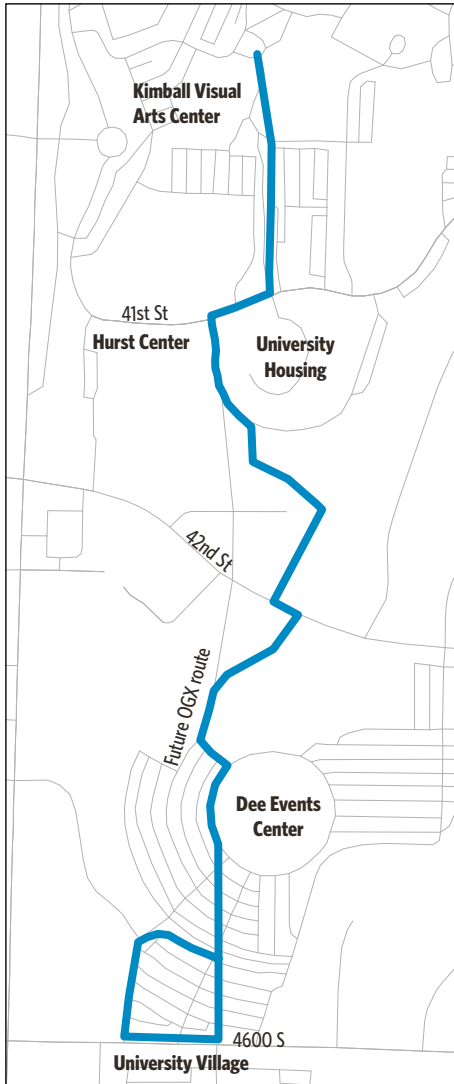

Route 602 Wildcat Shuttle

For Information Call 801-RIDE-UTA (801-743-3882)
outside Salt Lake County 888-RIDE-UTA (888-743-3882)
www.rideuta.com

602

Wildcat Shuttle

HOW TO USE THIS SCHEDULE

Determine your timepoint based on when you want to leave or when you want to arrive. Read across for your destination and down for your time and direction of travel. A route map is provided to help you relate to the timepoints shown. Weekday, Saturday & Sunday schedules differ from one another.

UTA  BUS

WK SA   Effective
April 2023

WEEKDAYS
To Weber State Central

To Dee Event Center

Starting April 16, 2023

Dee Event Center	Wildcat Village	Weber State Central
624a	627a	629a
runs every 10 minutes until:		
739	742	744
runs every 5 minutes until:		
249	252	254
runs every 10 minutes until:		
819	822	824

Weber State Central	Wildcat Village	Dee Event Center
630a	632a	635a
runs every 10 minutes until:		
740	742	745
runs every 5 minutes until:		
325	327	330
runs every 10 minutes until:		
825	827	830

This route only runs when Weber State University is in Regular Fall and Winter Semester Class Session

Starting May 8, 2023

Dee Event Center	Wildcat Village	Weber State Central
800a	803a	805a
runs every 15 minutes until:		
800p	803p	805p

Weber State Central	Wildcat Village	Dee Event Center
805a	807a	810a
runs every 15 minutes until:		
805p	807p	810p