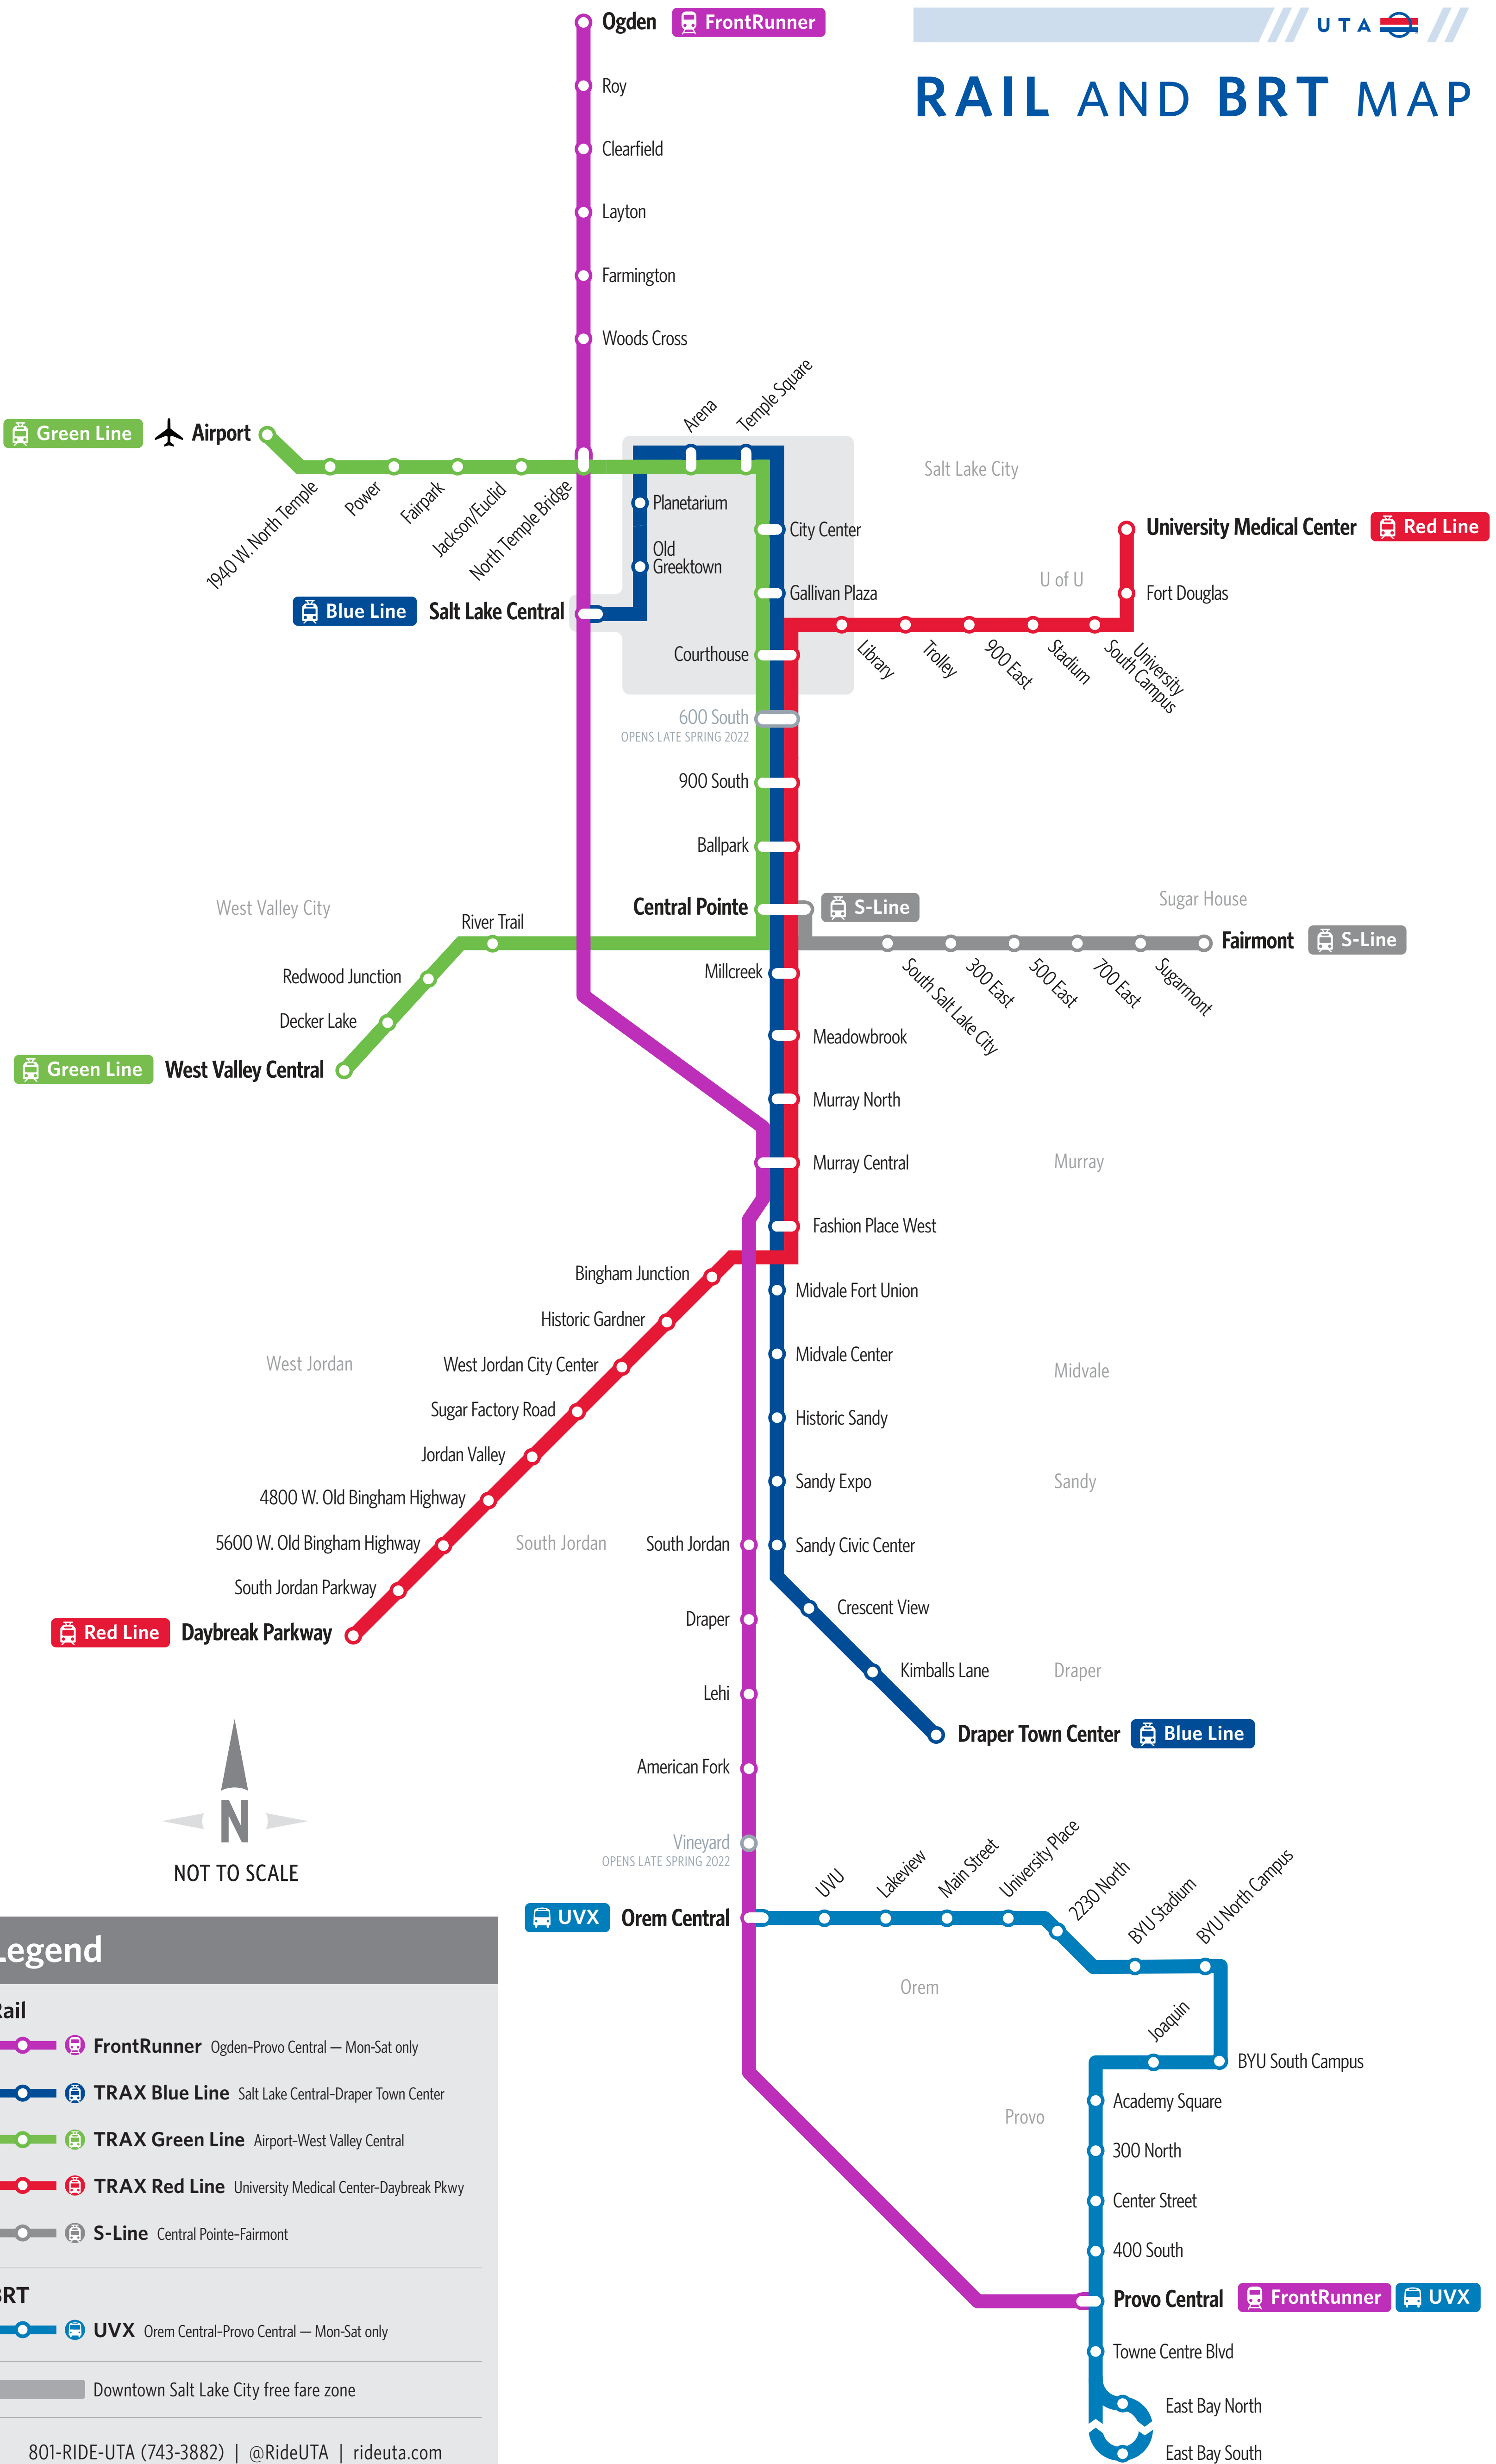

# RAIL AND BRT MAP

## Legend

- Rail**
- FrontRunner** Ogden-Provo Central — Mon-Sat only
  - TRAX Blue Line** Salt Lake Central-Draper Town Center
  - TRAX Green Line** Airport-West Valley Central
  - TRAX Red Line** University Medical Center-Daybreak Pkwy
  - S-Line** Central Pointe-Fairmont
- BRT**
- UVX** Orem Central-Provo Central — Mon-Sat only
- Downtown Salt Lake City free fare zone