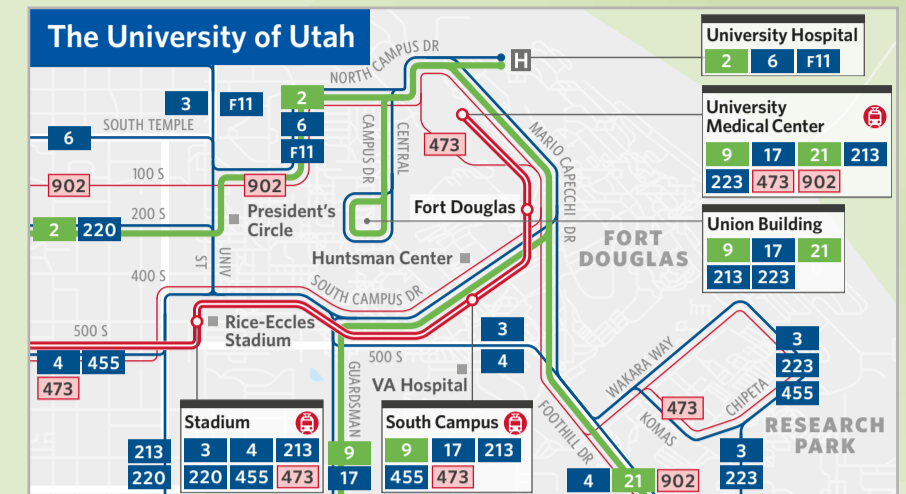

Salt Lake County SYSTEM MAP

to Tooele

Plan your trip

Transit, UTA's preferred trip planning app

Find schedule info, see bus and train locations, and get notified about detours and service disruptions in real time.

More information at rideuta.com

to Kimball Junction

to Brighton via Solitude

to Alta via Snowbird