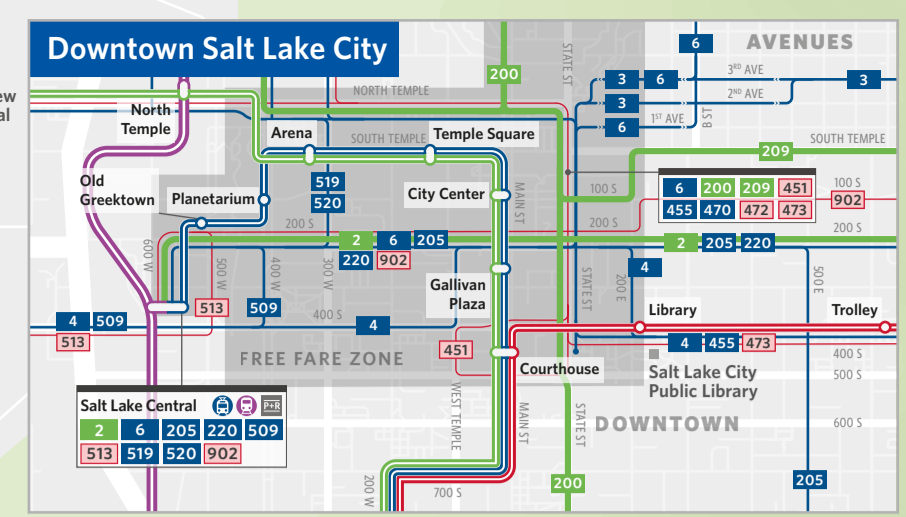

Salt Lake County SYSTEM MAP

to Tooele

Plan your trip

Transit, UTA's preferred trip planning app

Find schedule info, see bus and train locations, and get notified about detours and service disruptions in real time.

More information at rideuta.com

to Kimball Junction

to Brighton via Solitude

to Alta via Snowbird