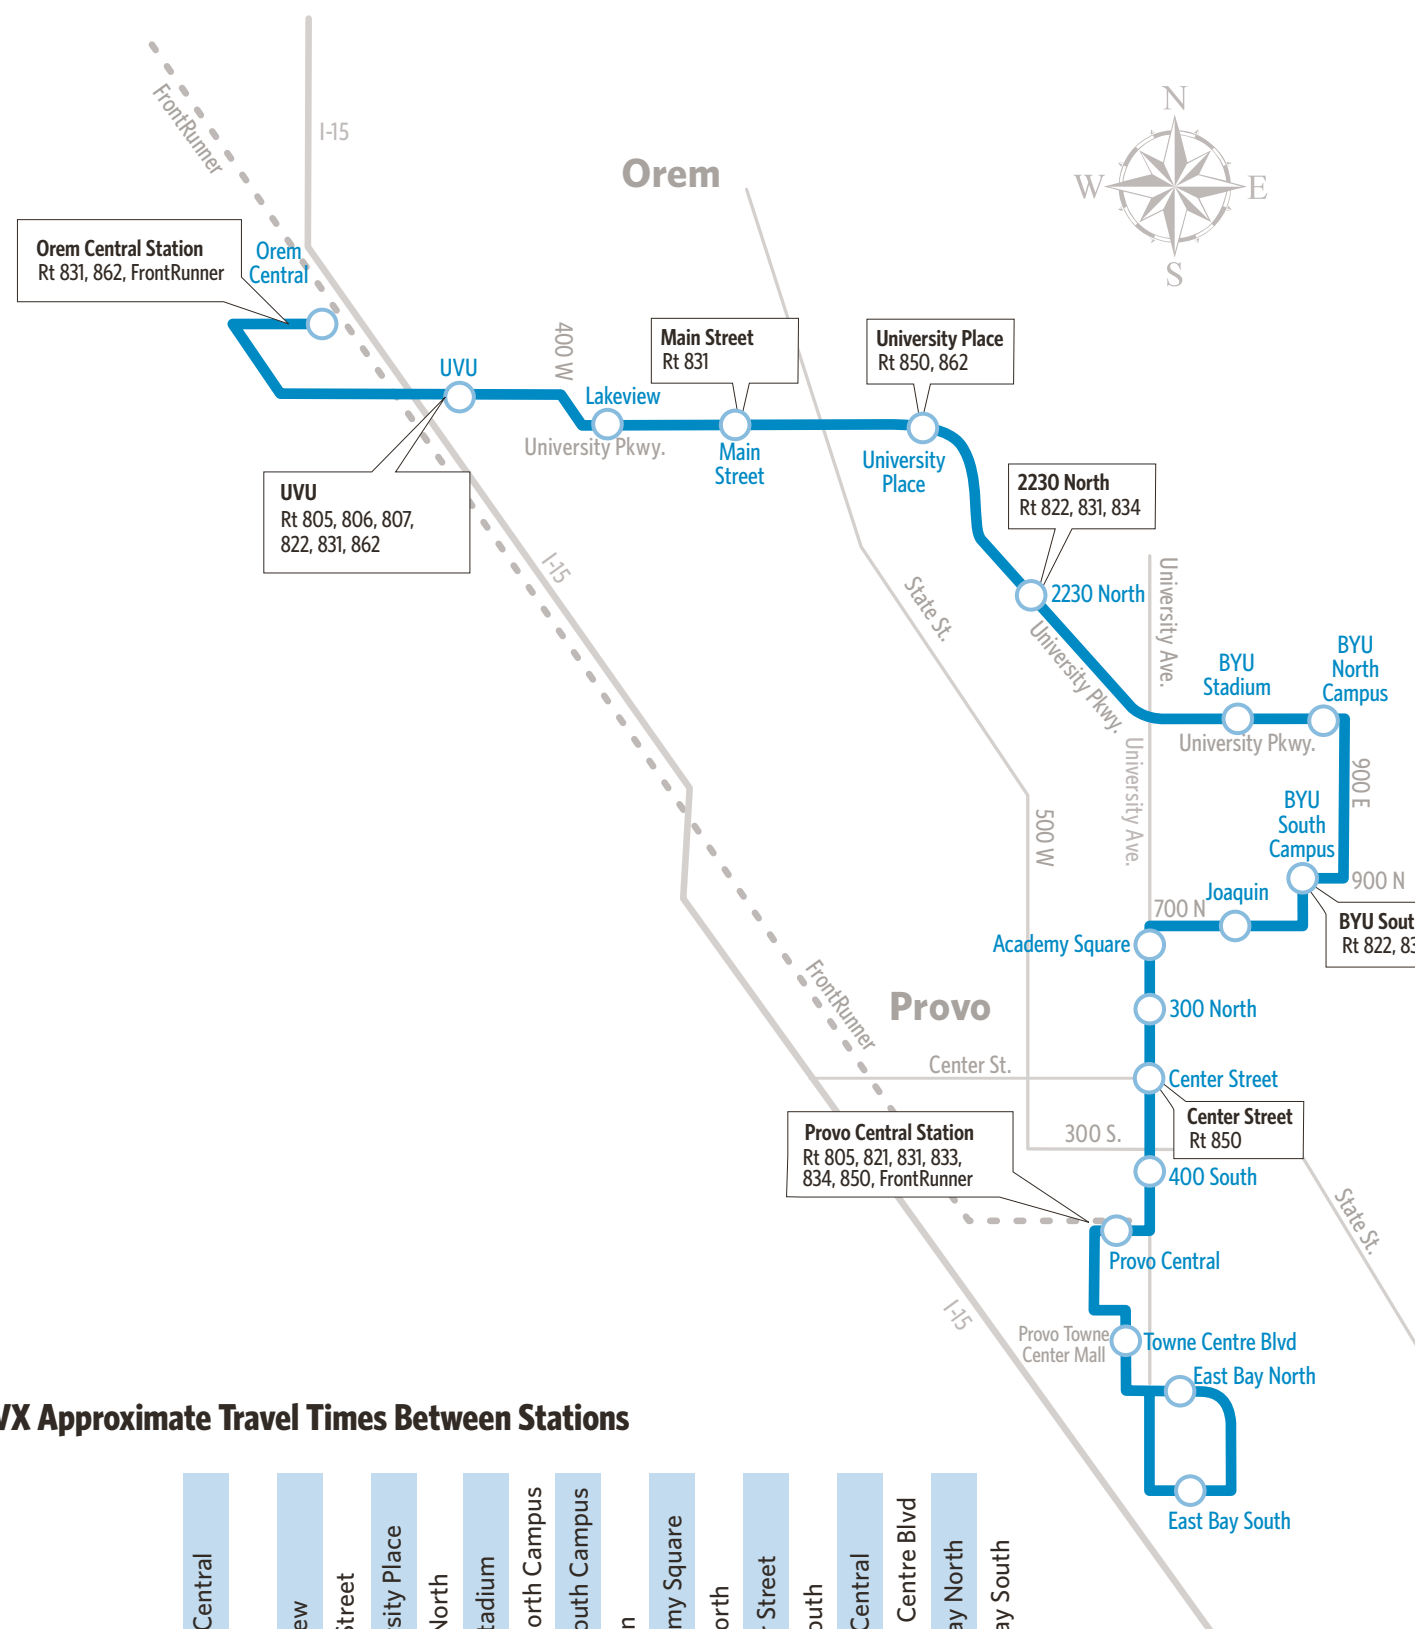

# UVX Route 830X

| UVX Station Name  | Address                |
|-------------------|------------------------|
| Orem Central      | 1350 W 900 S           |
| UVU               | 701 W 1200 S           |
| Lakeview          | 390 W University Pkwy  |
| Main Street       | 10 E University Pkwy   |
| University Place  | 570 E University Pkwy  |
| 2230 North        | 2220 N University Pkwy |
| BYU Stadium       | 372 E University Pkwy  |
| BYU North Campus  | 716 E University Pkwy  |
| BYU South Campus  | 735 E 900 N            |
| Joaquin           | 424 E 700 N            |
| Academy Square    | 592 N University Ave   |
| 300 North         | 298 N University Ave   |
| Center Street     | 12 S University Ave    |
| 400 South         | 392 S University Ave   |
| Provo Central     | 610 S Freedom Blvd     |
| Towne Centre Blvd | 1272 Towne Centre Blvd |
| East Bay North    | 172 E East Bay Blvd    |
| East Bay South    | 202 E 1860 S           |

**TRANSFERS**  
Upon payment of a fare, a transfer is good for travel in any direction, including return trip, for two (2) hours until the time cut. The value of a transfer towards a fare on a more expensive service is the regular cash fare.

Crosspoint is the approximate number of minutes it takes to travel between stations