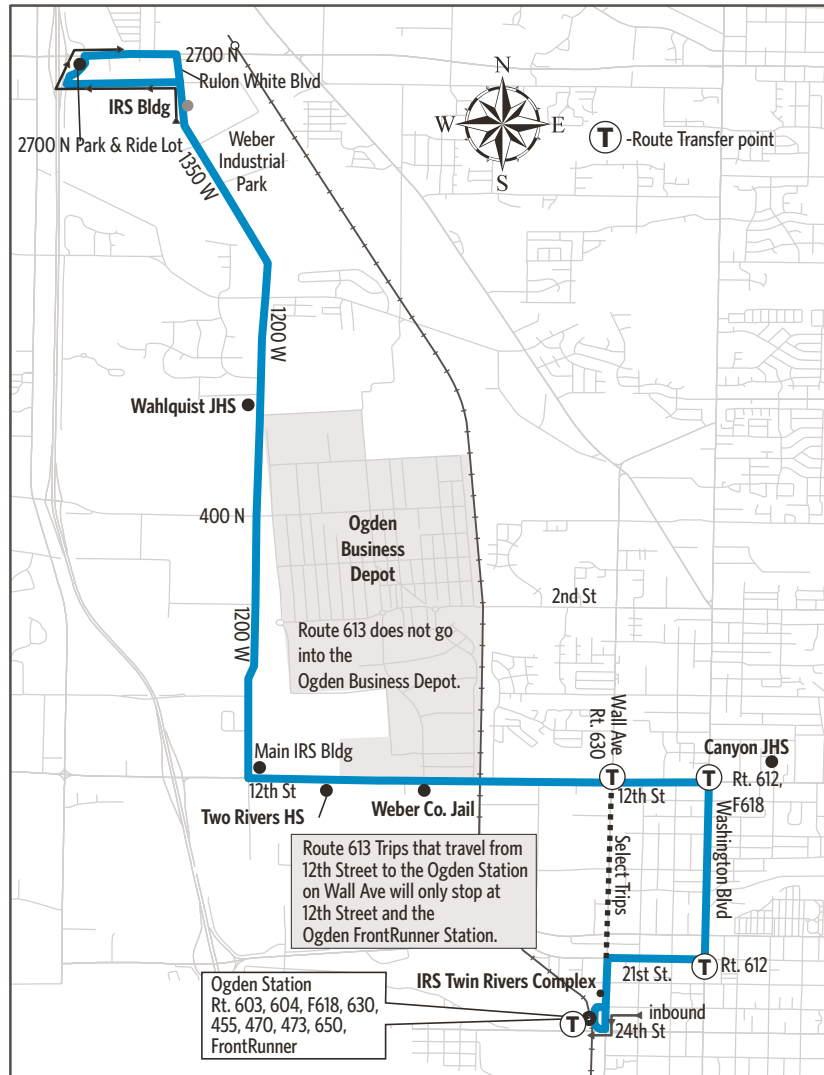

Route 613 - Weber Industrial Park

For Information Call 801-RIDE-UTA (801-743-3882)
outside Salt Lake County 888-RIDE-UTA (888-743-3882)
www.rideuta.com

HOW TO USE THIS SCHEDULE

Determine your timepoint based on when you want to leave or when you want to arrive. Read across for your destination and down for your time and direction of travel. A route map is provided to help you relate to the timepoints shown. Weekday, Saturday & Sunday schedules differ from one another.

Upon payment of a fare, a transfer is good for travel in any direction, including return trip, for two (2) hours until the time cut. The value of a transfer towards a fare on a more expensive service is the regular cash fare.

UTA  BUS

Effective
December 2021

WEEKDAYS
To Ogden Station

To Weber Industrial Park

2700 N Park & Ride	Weber Industrial Park	400 N & 1200 W	12th St & 1200 W (IRS)	17th St & Washington	Ogden Station
600a	602a	607a	609a	615a	621a
700	702	707	709	715	721
800	802	807	810	816	823
900	902	907	910	916	923
1000	1002	1007	1010	1015	1022
1100	1102	1107	1110	1115	1122
1200p	1202p	1207p	1210p	1215p	1222p
100	102	107	110	115	122
205	207	212	215	220	227
238	243	246	250	----	301
338	343	346	350	----	401
432	437	440	444	----	455
532	534	539	543	550	557
632	634	639	643	650	657

Ogden Station	17th St & Washington	12th St & 1200 W (IRS)	400 N & 1200 W	Weber Industrial Park	2700 N Park & Ride
530a	535a	542a	545a	549a	552a
630	635	642	645	649	652
730	736	743	746	750	753
835	841	848	851	855	858
935	941	948	951	955	958
1035	1040	1047	1050	1055	1058
1135	1140	1147	1150	1155	1158
1235p	1240p	1247p	1250p	1255p	1258p
135	140	147	150	155	158
205	213	221	224	229	232
305	313	321	324	329	332
405	412	420	423	428	431
505	512	520	523	528	531
605	612	620	623	628	631