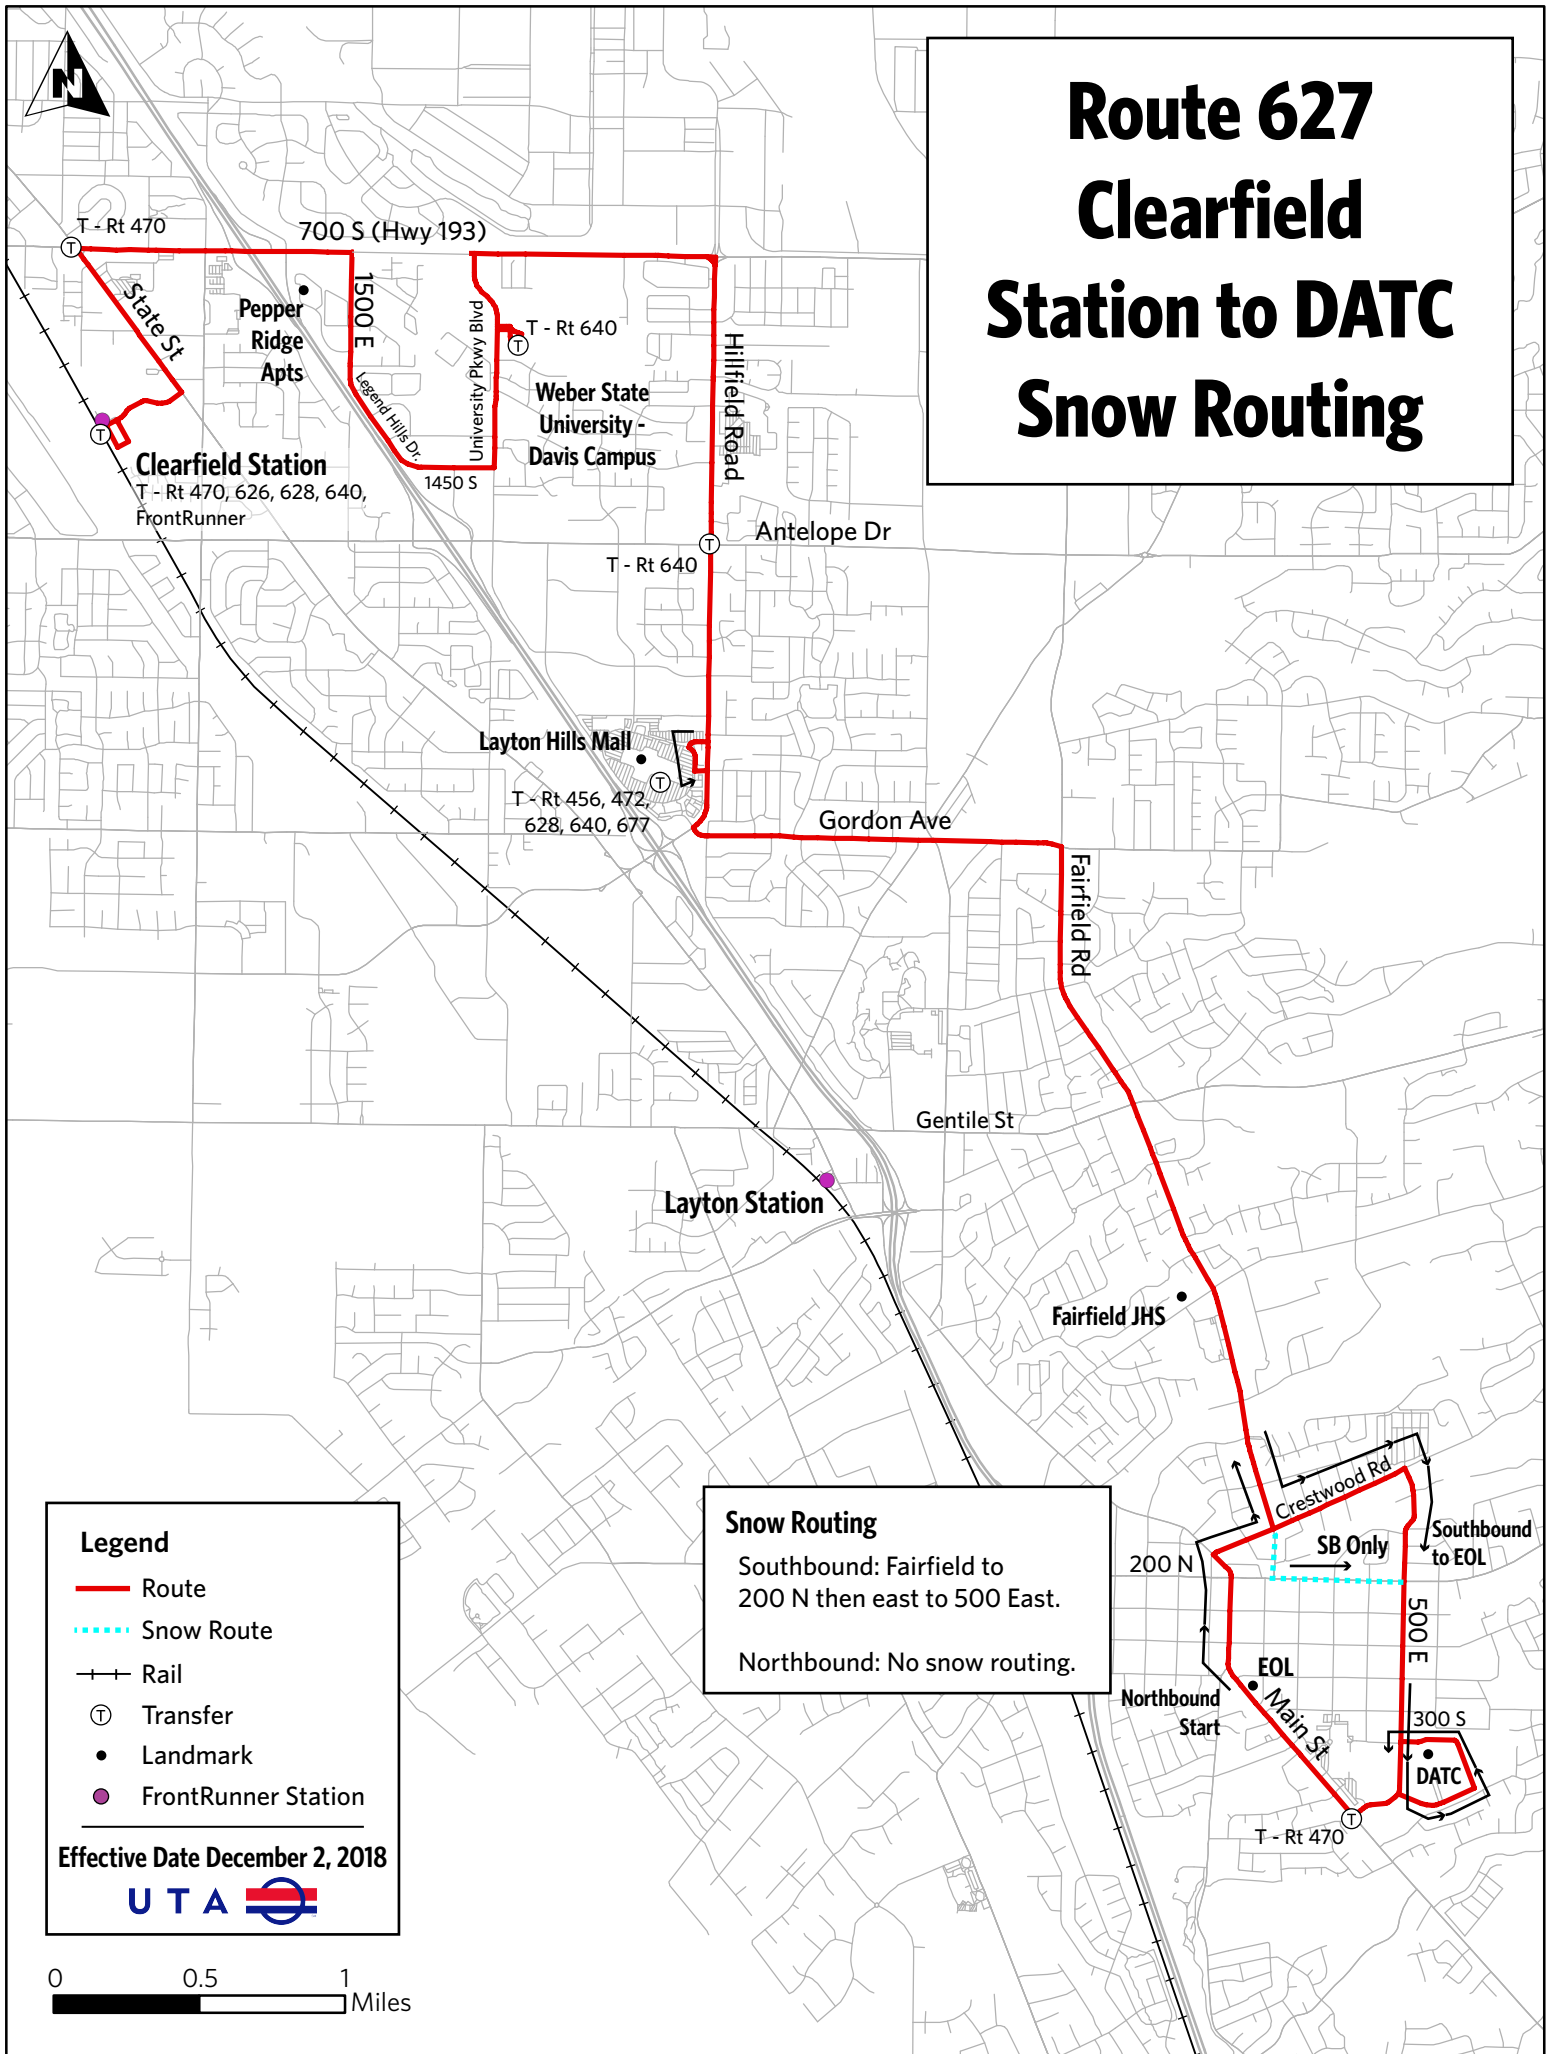

Route 627 Clearfield Station to DATC Snow Routing

Legend

- Route
- - - Snow Route
- + + Rail
- T Transfer
- Landmark
- FrontRunner Station

Effective Date December 2, 2018

Snow Routing
 Southbound: Fairfield to 200 N then east to 500 East.
 Northbound: No snow routing.