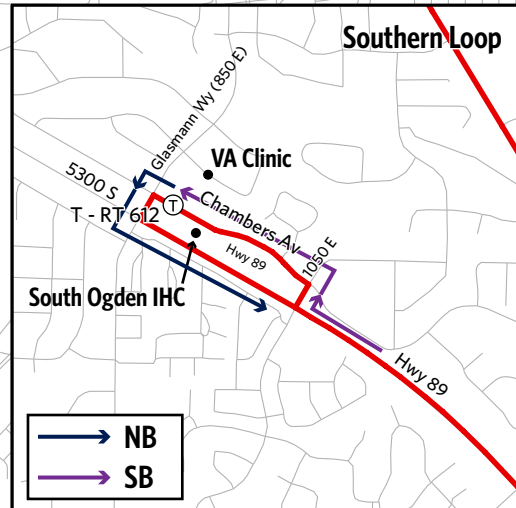

Route 625 Harrison Blvd/ATC

Snow Routing
No Service to 36th St,
Skyline and Edvalson east of
Harrison Blvd during snow routing

Snow Routing
No service to St. Benedict's Manor
while on Snow Routing

Snow Routing
Operator will be directed to use
WSU snow routing by the radio
room or an operations supervisor only.

Legend

- Route
- - - Snow Route
- Ⓣ Transfer
- Landmark
- ⦿ FrontRunner Station

Effective Date December 2, 2018