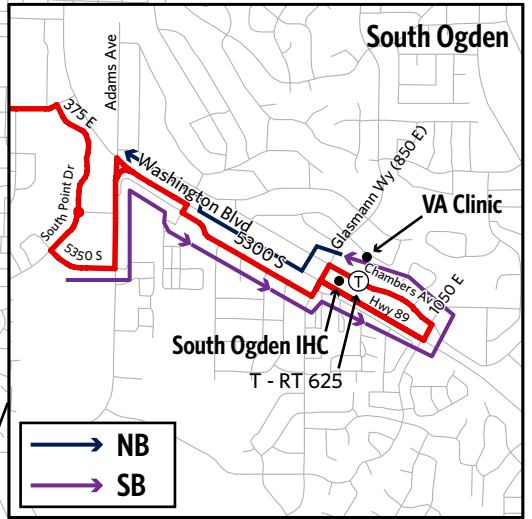

# Route 612 Washington Blvd

**Snow Routing  
North Ogden Loop**  
(Washington Blvd  
north of 2650 North,  
3100 North, 1050 East, &  
2600 North east of  
700 East)  
**is not serviced  
during snow routing**

**Legend**

- Route
- - - Snow Route
- T Transfer
- Landmark
- FrontRunner Station

Effective Date December 2, 2018