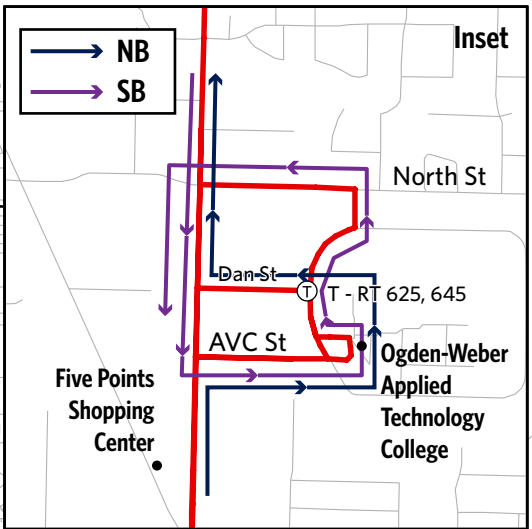

# Route 612 Washington Blvd

**Snow Routing  
North Ogden Loop**  
(Washington Blvd  
north of 2650 North,  
3100 North, 1050 East, &  
2600 North east of  
700 East)  
**is not serviced  
during snow routing**

**Legend**

- Route
- - - Snow Route
- T Transfer
- Landmark
- FrontRunner Station

Effective Date December 2, 2018