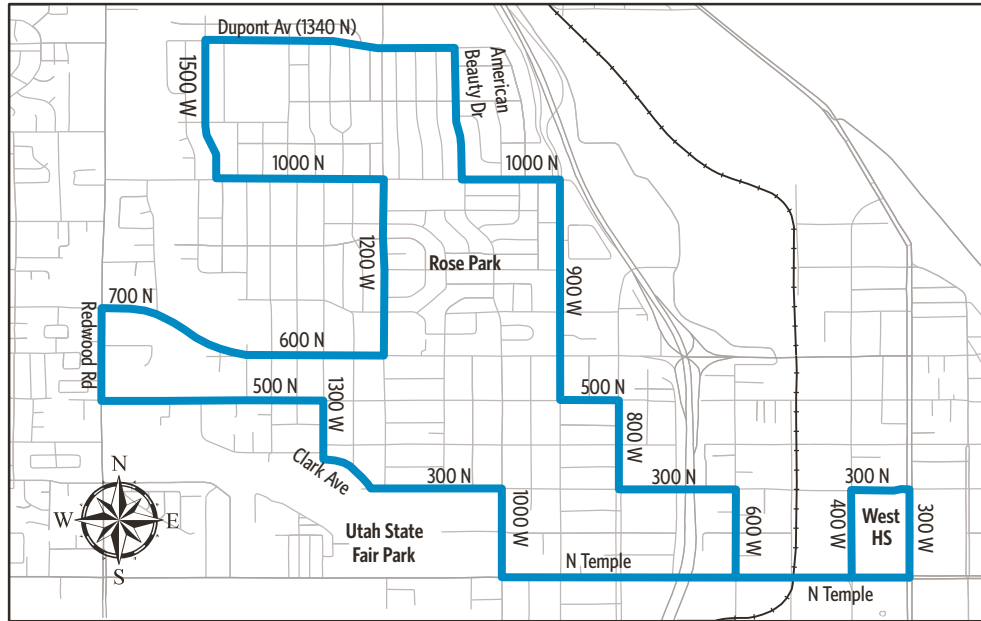

Route 919 - Fairpark- West HS

For Information Call 801-RIDE-UTA (801-743-3882)
outside Salt Lake County 888-RIDE-UTA (888-743-3882)
www.rideuta.com

919, 920

HOW TO USE THIS SCHEDULE

Determine your timepoint based on when you want to leave or when you want to arrive. Read across for your destination and down for your time and direction of travel. A route map is provided to help you relate to the timepoints shown. Weekday, Saturday & Sunday schedules differ from one another.

LOST AND FOUND

Weber/South Davis: 801-626-1207 option 3
Utah County: 801-227-8923
Salt Lake County: 801-287-4664
F-Route: 801-287-5355

FARES

Exact Fare is required. Fares are subject to change.

ACCESSIBLE SERVICE

1000 N & 1335 W	600 N & 1200 W	300 N & 1200 W	North Temple & 1000 W	West High School
807a	810a	818a	821a	830a

W-trip runs on Wednesday only

M-F-trip runs on all other school days (not Wed.)

Does not run when school is not in session.