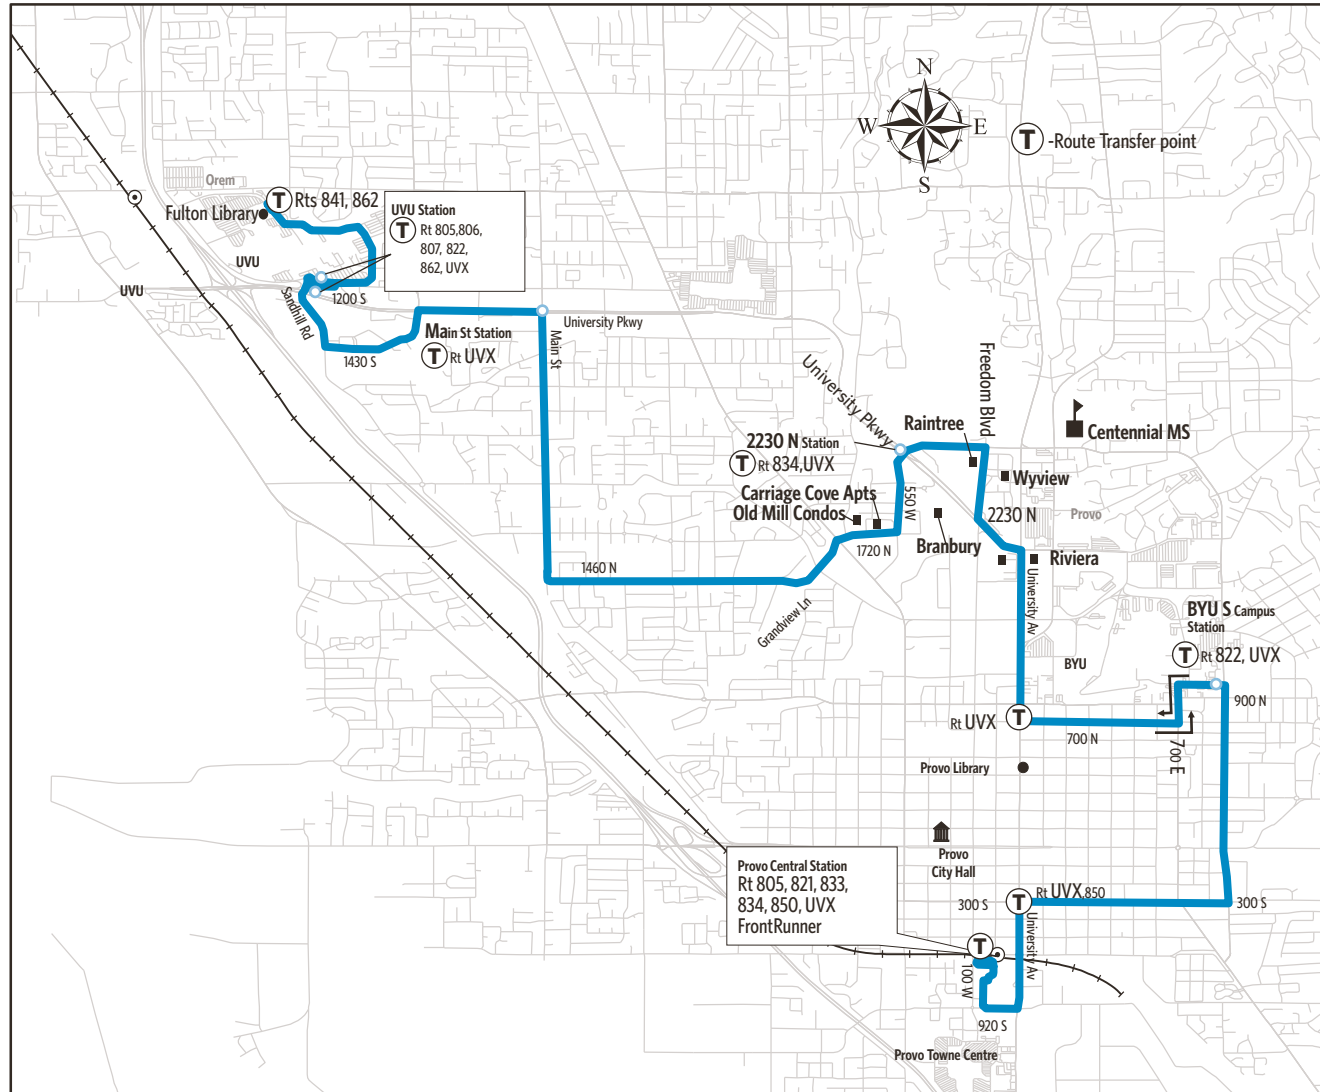

Route 831-Provo Grandview

For Information Call 801-RIDE-UTA (801-743-3882)
outside Salt Lake County 888-RIDE-UTA (888-743-3882)
www.rideuta.com

831

Provo Grandview

HOW TO USE THIS SCHEDULE

Determine your timepoint based on when you want to leave or when you want to arrive. Read across for your destination and down for your time and direction of travel. A route map is provided to help you relate to the timepoints shown. Weekday, Saturday & Sunday schedules differ from one another.

LOST AND FOUND

Weber/South Davis: 801-626-1207 option 3
Utah County: 801-227-8923
Salt Lake County: 801-287-4664
F-Route: 801-287-5355

FARES

Exact Fare is required. Fares are subject to change.

ACCESSIBLE SERVICE

Upon payment of a fare, a transfer is good for travel in any direction, including return trip, for two (2) hours until the time cut. The value of a transfer towards a fare on a more expensive service is the regular cash fare.

UVU Library	UVU Station	2230 North Station	BYU South Campus Station	Provo Central Station
718a	720a	734a	745a	757a
818	820	834	845	857
918	920	934	945	957
1018	1020	1034	1045	1057
1118	1120	1134	1145	1157
1218p	1220p	1234p	1245p	1257p
118	120	134	145	157
218	220	234	245	257
318	320	334	345	357
418	420	434	446	458
518	520	534	546	558
618	620	634	646	658
718	720	734	746	758
818	820	834	846	858