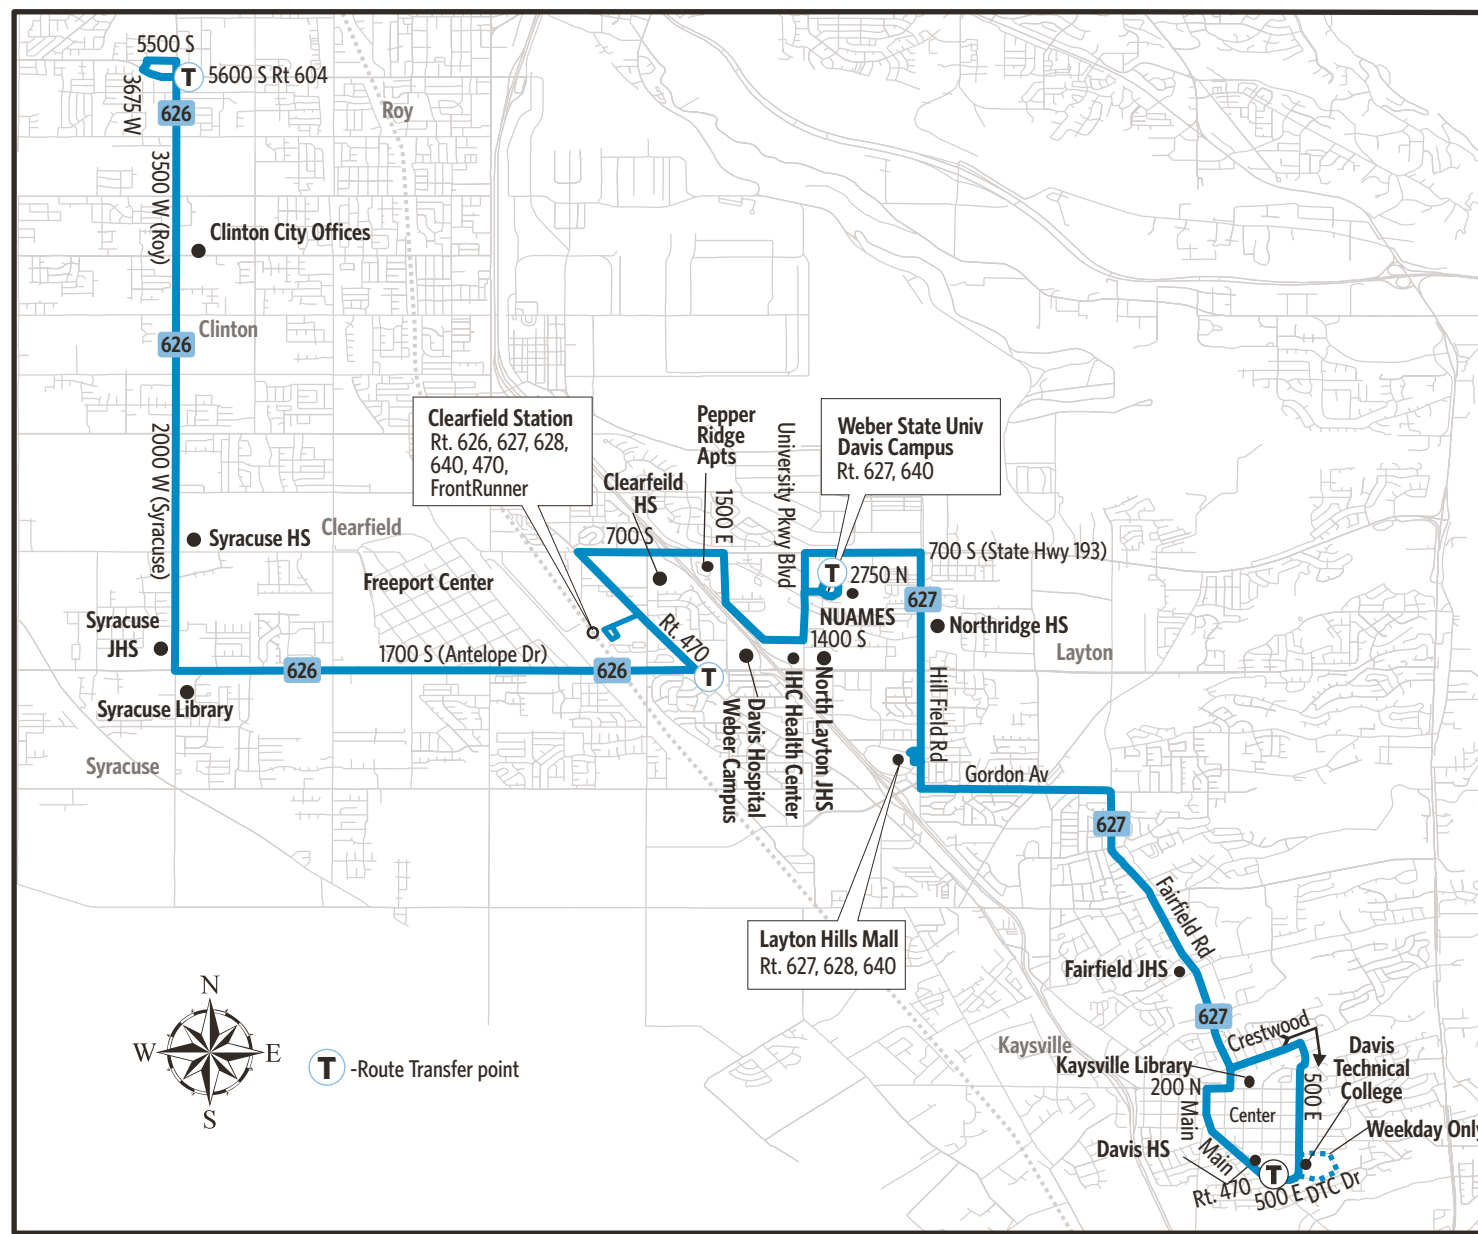

Routes 626 & 627 West Roy/Clearfield Station/WSU Davis/Kaysville/DTC

INTERPRETER

801-RIDE-UTA
call (801-743-3882)
Toll-Free (888-743-3882)

Intérprete 口譯 thông dịch viên
해석자 tumač переводчик
インタプリタ Dolmetscher

SEE SOMETHING?
SAY SOMETHING!

To contact UTA police:
Call: 801-287-EYES (801-287-3937)
Or Text UTATIP and your tip to 274637

627 - SATURDAY
To Clearfield Station

200 S & Main Kaysville	Main & Center	Gentile & Fairfield	Layton Hills Mall	HAFB South Gate	Weber State U. Davis Campus	Pepper Ridge Apartments	Clearfield Station
730a	731a	737a	745a	750a	754a	758a	805a
840	841	847	856	902	906	910	917
940	941	947	956	1002	1006	1010	1017
1040	1041	1047	1056	1102	1106	1110	1117
1140	1141	1147	1156	1202p	1206p	1210p	1217p
1235p	1236p	1242p	1252p	1258	102	106	114
135	136	142	152	158	202	206	214
235	236	242	252	258	302	306	314
335	336	342	352	358	402	406	414
435	436	442	452	458	503	507	516
535	536	542	552	558	603	607	616
641	642	647	655	700	704	708	715

To DTC

Clearfield Station	Pepper Ridge Apartments	Weber State U. Davis Campus	HAFB South Gate	Layton Hills Mall	Gentile & Fairfield	Crestwood & 500 E	Davis Technical College	Davis Tech Loop Rd Shelter	200 S & Main Kaysville
815a	820a	825a	828a	833a	840a	846a	849a	---	851a
920	925	930	933	939	946	952	955	---	957
1015	1020	1025	1028	1034	1041	1047	1050	---	1052
1120	1125	1130	1133	1139	1146	1152	1155	---	1157
1231p	1237p	1242p	1245p	1252p	101p	107p	110p	---	112p
121	128	134	137	147	156	202	205	---	207
242	249	255	259	309	318	324	327	---	329
342	349	355	359	409	418	424	427	---	429
442	449	455	459	509	518	524	527	---	529
542	549	555	558	608	617	623	626	629p	632
642	648	654	657	706	714	719	722	725	728
742	747	752	755	803	810	815	818	821	824

For Information Call 801-RIDE-UTA (801-743-3882)
outside Salt Lake County 888-RIDE-UTA (888-743-3882)
www.rideuta.com

HOW TO USE THIS SCHEDULE

Determine your timepoint based on when you want to leave or when you want to arrive. Read across for your destination and down for your time and direction of travel. A route map is provided to help you relate to the timepoints shown. Weekday, Saturday & Sunday schedules differ from one another.

UTA SERVICE DIRECTORY

- General Information, Schedules, Trip Planning and Customer Feedback: 801-RIDE-UTA (801-743-3882)
- Outside Salt Lake County call 888-RIDE-UTA (888-743-3882)
- For 24 hour automated service for next bus available use option 1. Have stop number and 3 digit route number (use 0 or 00 if number is not 3 digits).
- Pass By Mail Information 801-262-5626
- For Employment information please visit <http://www.rideuta.com/careers/>
- Travel Training 801-287-2275

LOST AND FOUND

Weber/South Davis: 801-626-1207 option 3
Utah County: 801-227-8923
Salt Lake County: 801-287-4664
F-Route: 801-287-5355

FARES

Exact Fare is required. Fares are subject to change.

ACCESSIBLE SERVICE

Wheelchair accessible buses are available on all routes. Alternate format schedules are available upon request. Telephone communication for deaf/hearing impaired persons is available by dialing 711.

TRANSFERS