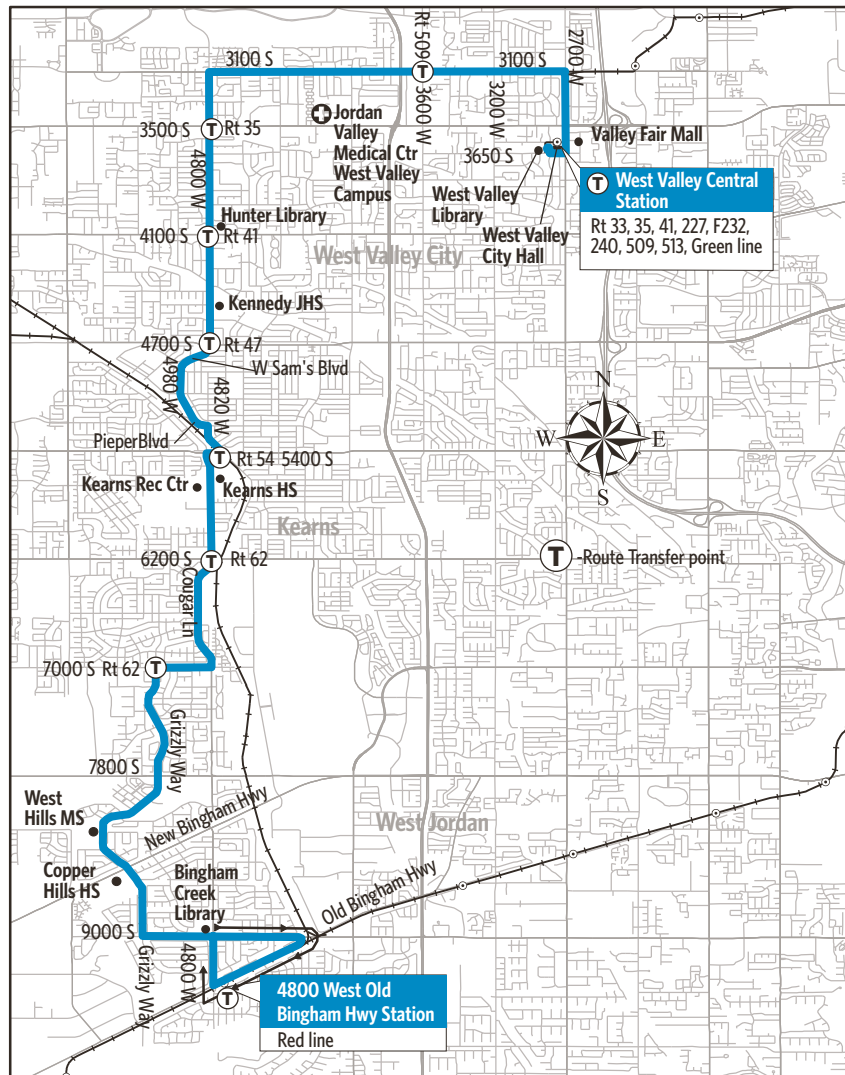

Route 248 - 4800 West

For Information Call 801-RIDE-UTA (801-743-3882)
outside Salt Lake County 888-RIDE-UTA (888-743-3882)
www.rideuta.com

248

HOW TO USE THIS SCHEDULE

Determine your timepoint based on when you want to leave or when you want to arrive. Read across for your destination and down for your time and direction of travel. A route map is provided to help you relate to the timepoints shown. Weekday, Saturday & Sunday schedules differ from one another.

LOST AND FOUND

Weber/South Davis: 801-626-1207 option 3
Utah County: 801-227-8923
Salt Lake County: 801-287-4664
F-Route: 801-287-5355

FARES

Exact Fare is required. Fares are subject to change.

ACCESSIBLE SERVICE

Upon payment of a fare, a transfer is good for travel in any direction, including return trip, for two (2) hours until the time cut. The value of a transfer towards a fare on a more expensive service is the regular cash fare.

PLAN AND TRACK WITH YOUR TRIP WITH transit

Available in the App Store and Google Play.

PAY WITH UTA GoRide.

Available in the App Store and Google Play.

Timepoints are approximate and may vary due to road and traffic conditions