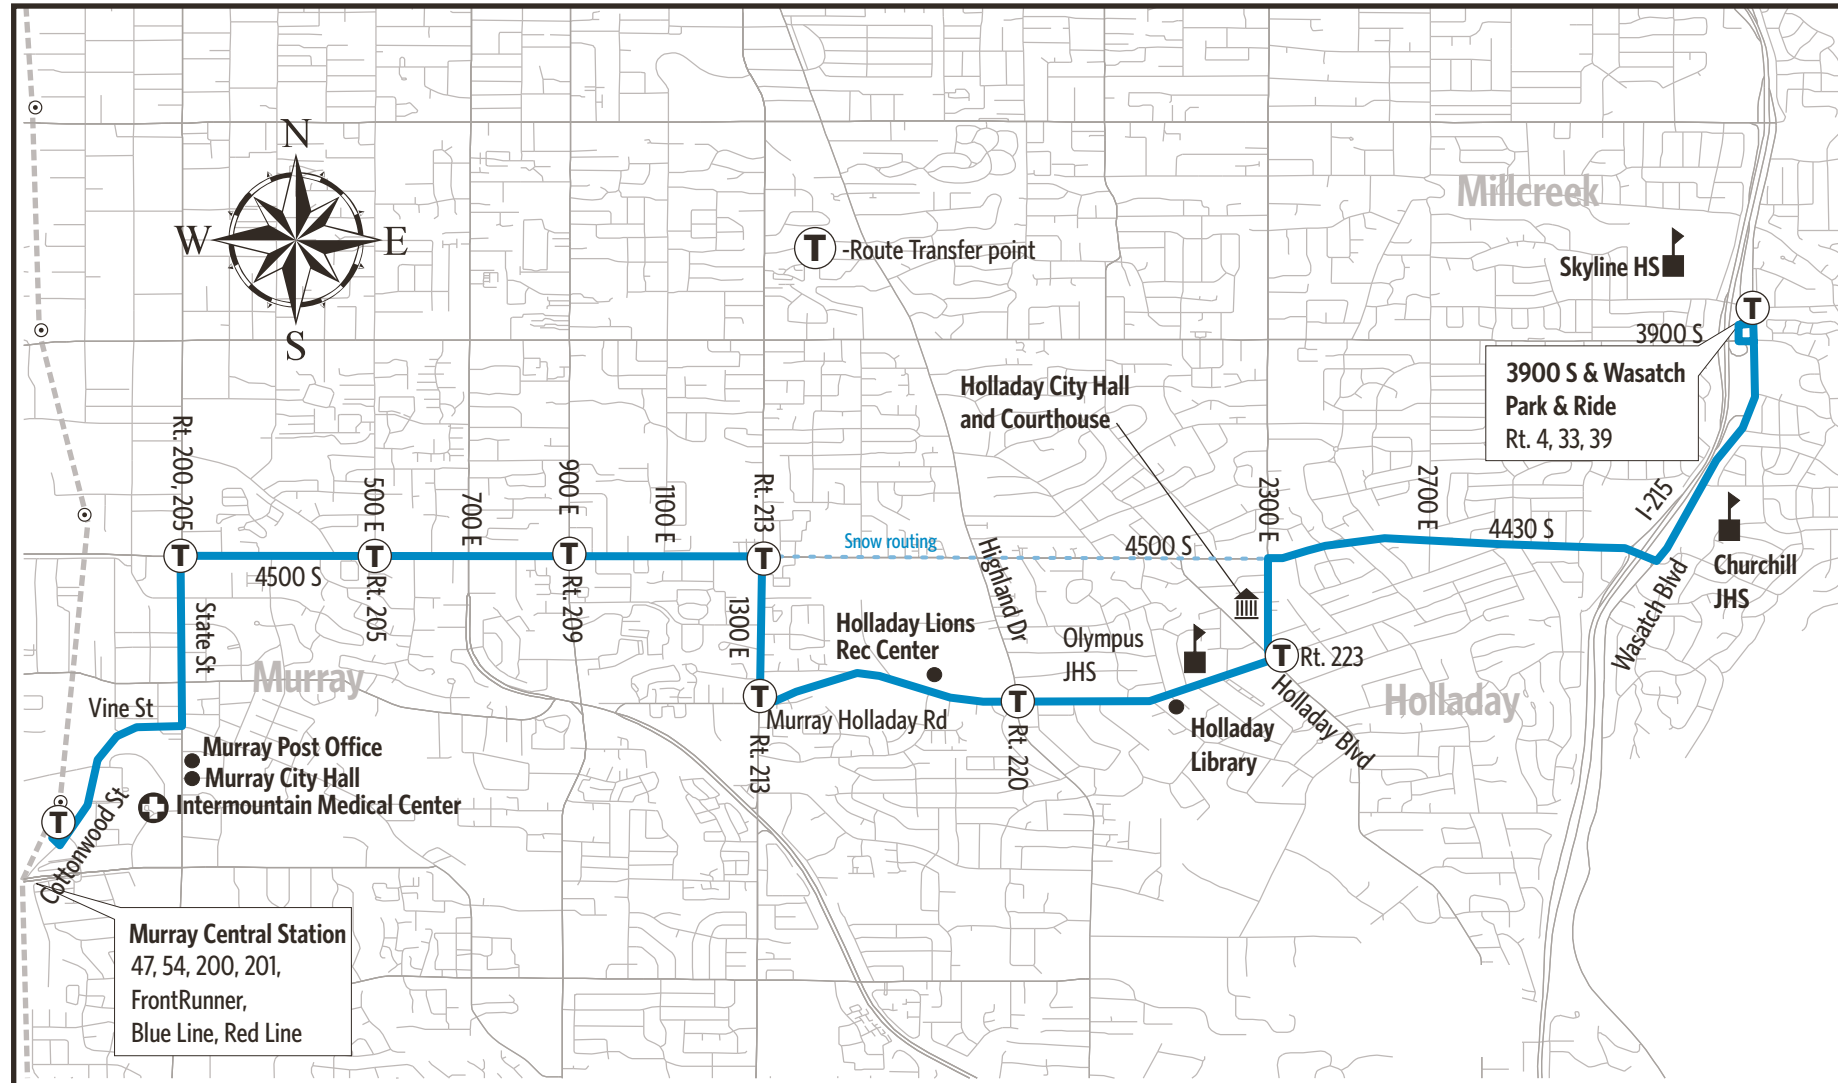

Route 45 - 4500 South

For Information Call 801-RIDE-UTA (801-743-3882)
outside Salt Lake County 888-RIDE-UTA (888-743-3882)
www.rideuta.com

45

HOW TO USE THIS SCHEDULE

Determine your timepoint based on when you want to leave or when you want to arrive. Read across for your destination and down for your time and direction of travel. A route map is provided to help you relate to the timepoints shown. Weekday, Saturday & Sunday schedules differ from one another.

UTA SERVICE DIRECTORY

- General Information, Schedules, Trip Planning and Customer Feedback: 801-RIDE-UTA (801-743-3882)
- Outside Salt Lake County call 888-RIDE-UTA (888-743-3882)
- For 24 hour automated service for next bus available use option 1. Have stop number and 3 digit route number (use 0 or 00 if number is not 3 digits).
- Pass By Mail Information 801-262-5626
- For Employment information please visit <http://www.rideuta.com/careers/>
- Travel Training 801-287-2275

LOST AND FOUND

Weber/South Davis: 801-626-1207 option 3
Utah County: 801-227-8923
Salt Lake County: 801-287-4664
F-Route: 801-287-5355

FARES

Exact Fare is required. Fares are subject to change.

ACCESSIBLE SERVICE

Wheelchair accessible buses are available on all routes. Alternate format schedules are available upon request. Telephone communication for deaf/hearing impaired persons is available by dialing 711.

TRANSFERS

Upon payment of a fare, a transfer is good for travel in any direction, including return trip, for two (2) hours until the time cut. The value of a transfer towards a fare on a more expensive service is the regular cash fare.

BIKES ON BUSES

The Bikes on Buses service is available on all buses, except Paratransit.

HOLIDAYS

Please check rideuta.com for holiday service information.