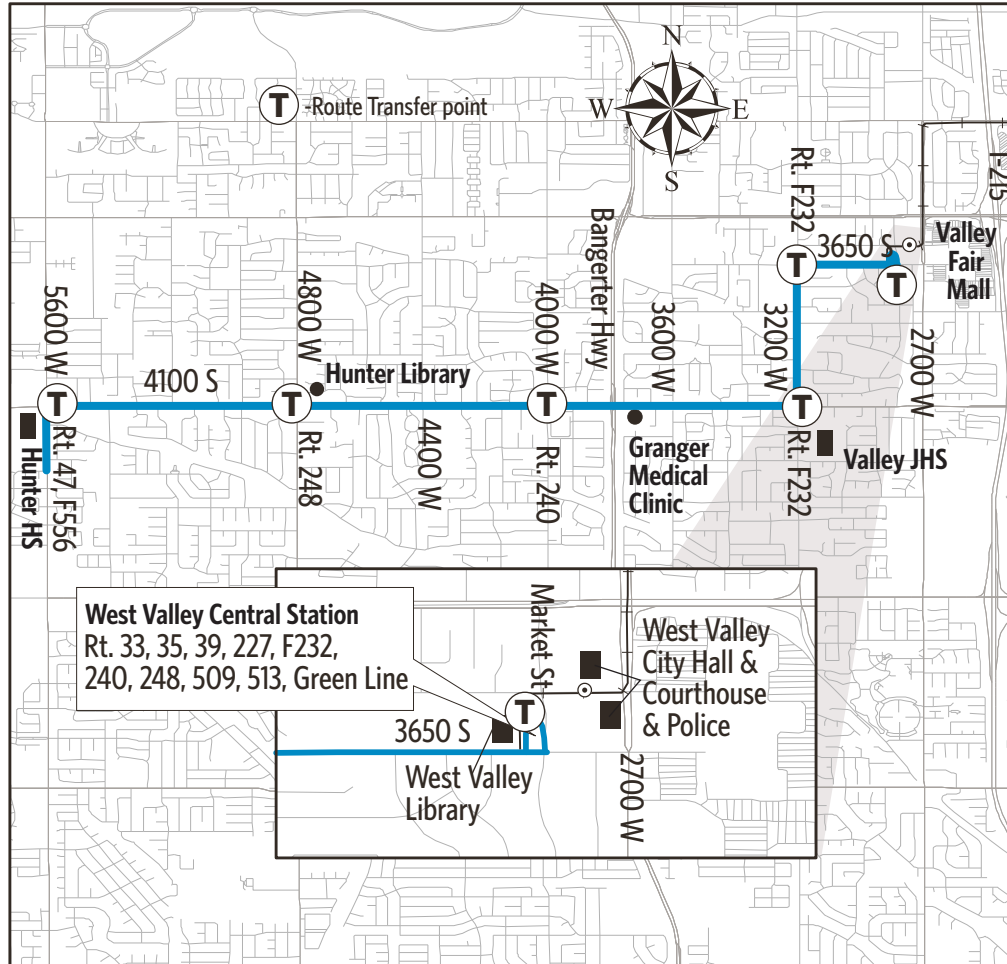

## Route 41 - 4100 South

For Information Call 801-RIDE-UTA (801-743-3882)  
outside Salt Lake County 888-RIDE-UTA (888-743-3882)  
www.rideuta.com

### HOW TO USE THIS SCHEDULE

Determine your timepoint based on when you want to leave or when you want to arrive. Read across for your destination and down for your time and direction of travel. A route map is provided to help you relate to the timepoints shown. Weekday, Saturday & Sunday schedules differ from one another.