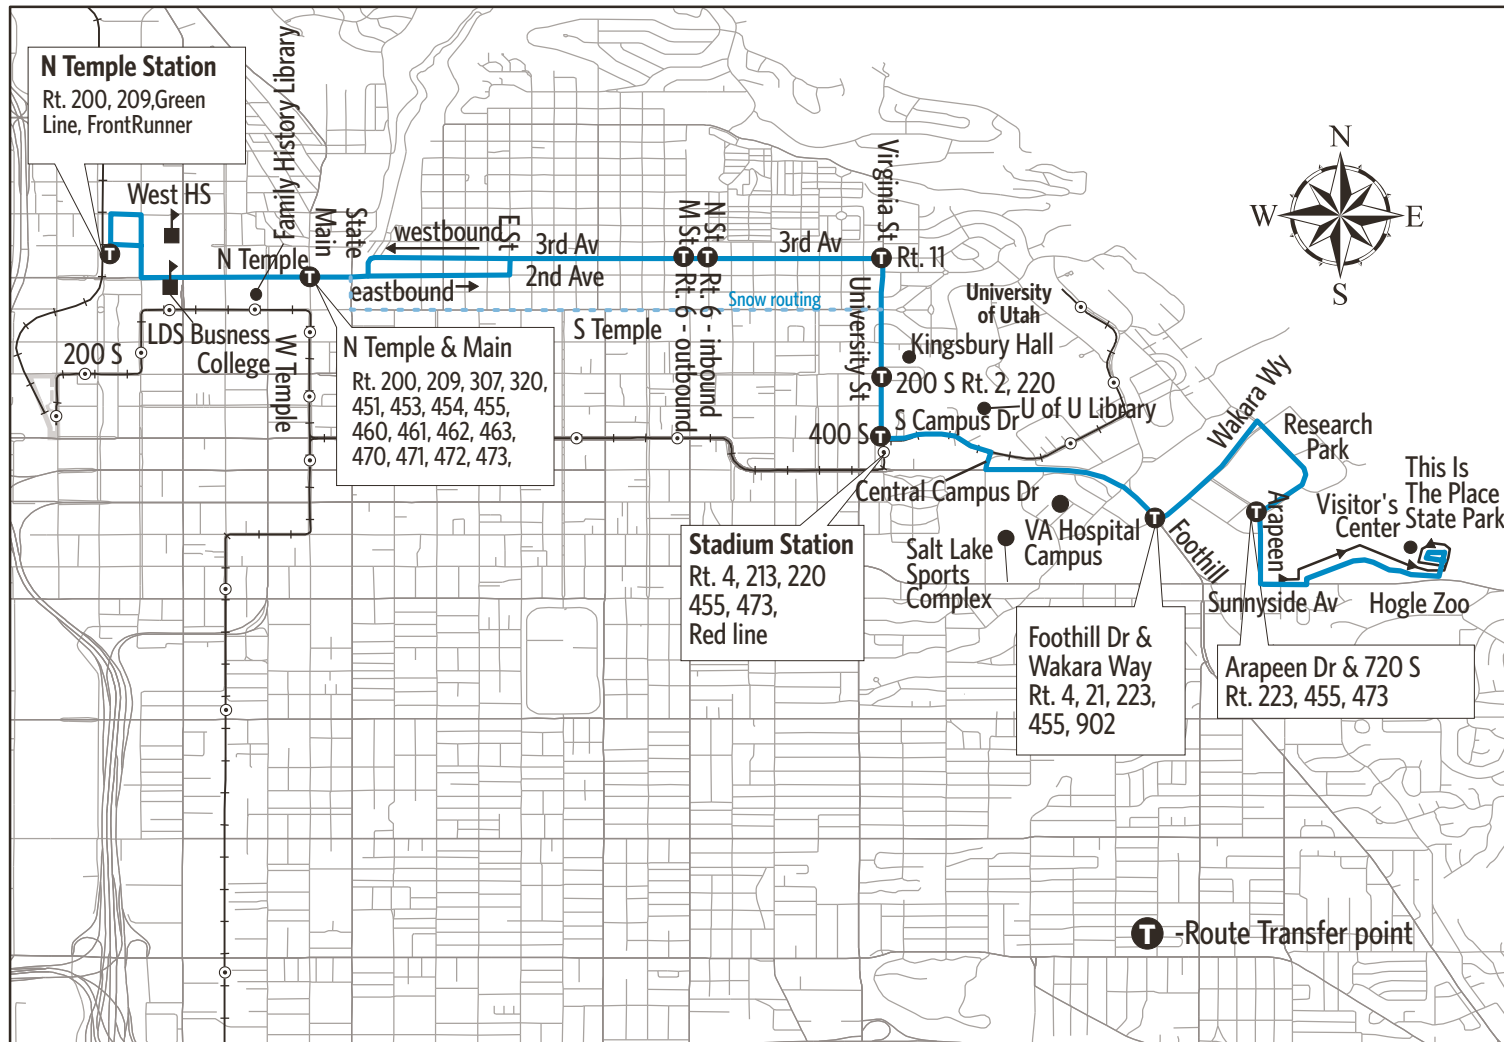

Route 3 - 3rd Avenue

For Information Call 801-RIDE-UTA (801-743-3882)
outside Salt Lake County 888-RIDE-UTA (888-743-3882)
www.rideuta.com

3

HOW TO USE THIS SCHEDULE

Determine your timepoint based on when you want to leave or when you want to arrive. Read across for your destination and down for your time and direction of travel. A route map is provided to help you relate to the timepoints shown. Weekday, Saturday & Sunday schedules differ from one another.

UTA SERVICE DIRECTORY

- 📞 General Information, Schedules, Trip Planning and Customer Feedback: 801-RIDE-UTA (801-743-3882)
- 📞 Outside Salt Lake County call 888-RIDE-UTA (888-743-3882)
- 📞 For 24 hour automated service for next bus available use option 1. Have stop number and 3 digit route number (use 0 or 00 if number is not 3 digits).
- 📞 Pass By Mail Information 801-287-2204
- 📞 For Employment information please visit <http://www.rideuta.com/careers/>
- 📞 Travel Training 801-287-2275

LOST AND FOUND

Weber/South Davis: 801-626-1207 option 3
Utah County: 801-227-8923
Salt Lake County: 801-287-4664

FARES

Exact Fare is required. Fares are subject to change.

ACCESSIBLE SERVICE

Wheelchair accessible buses are available on all routes. Alternate format schedules are available upon request. Telephone communication for deaf/hearing impaired persons is available by dialing 711.

TRANSFERS

Upon payment of a fare, a transfer is good for travel in any direction, including return trip, for two (2) hours until the time cut. The value of a transfer towards a fare on a more expensive service is the regular cash fare.

BIKES ON BUSES

The Bikes on Buses service is available on all buses, except Paratransit.

HOLIDAYS

Please check rideuta.com for holiday service information.