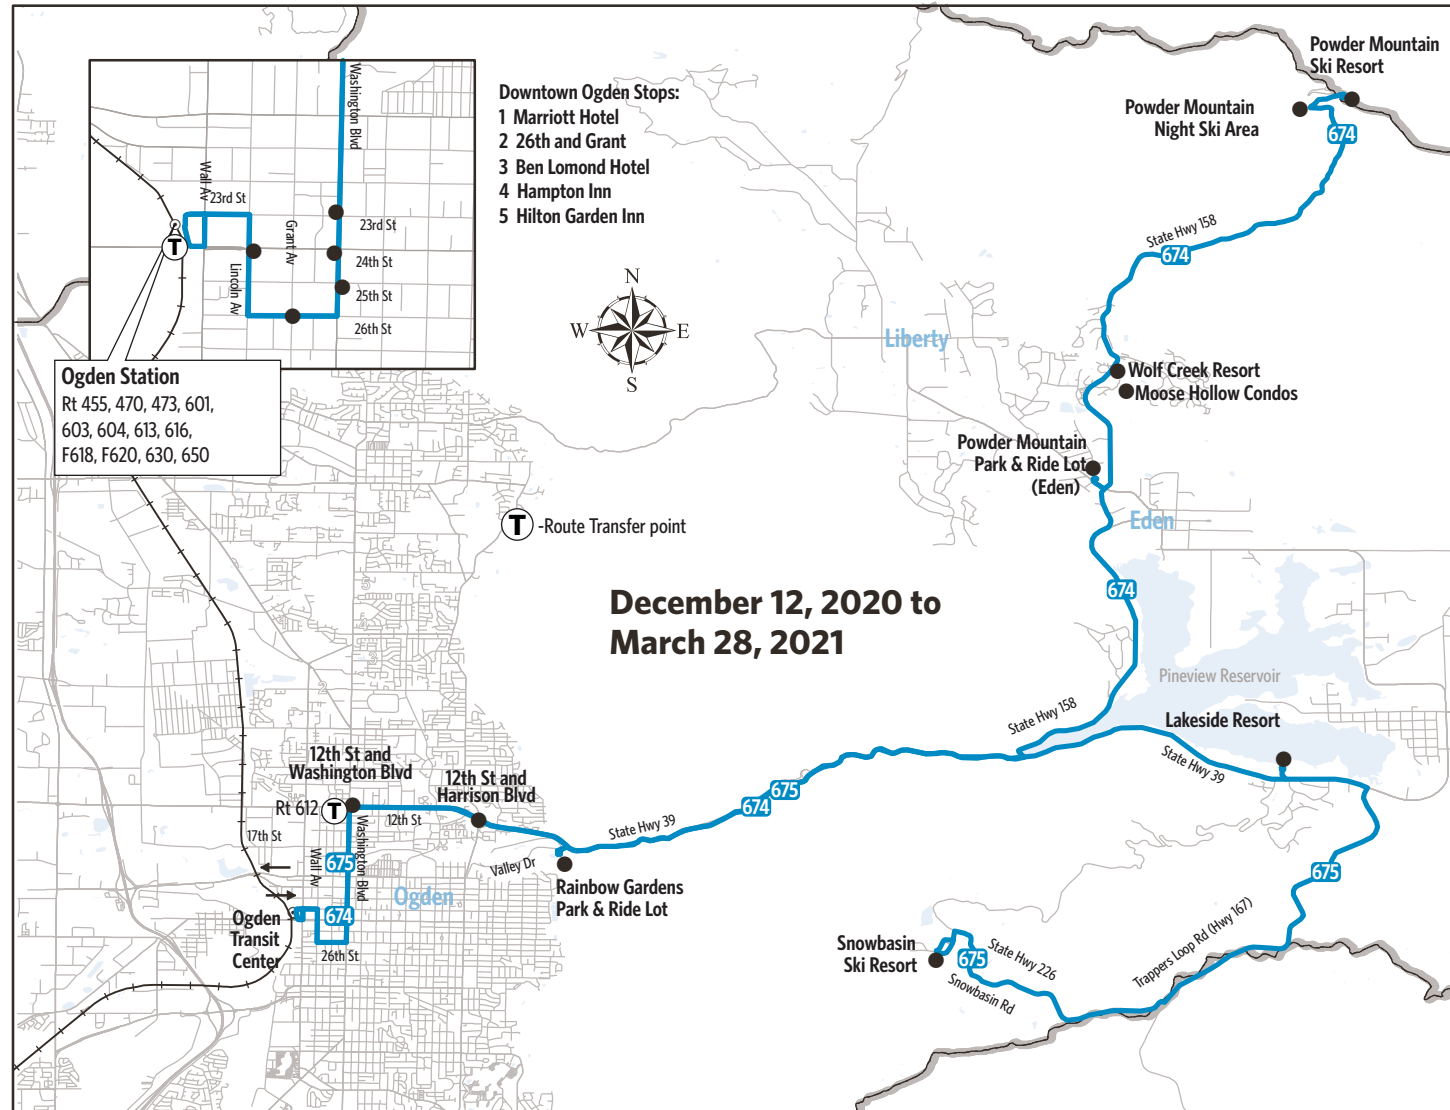

## Ogden Ski Service

## Route 674 to Powder Mountain Resort    Route 675 to Snowbasin Resort

For Information Call 801-RIDE-UTA (801-743-3882)  
outside Salt Lake County 888-RIDE-UTA (888-743-3882)  
www.rideuta.com

### HOW TO USE THIS SCHEDULE

Determine your timepoint based on when you want to leave or when you want to arrive. Read across for your destination and down for your time and direction of travel. A route map is provided to help you relate to the timepoints shown. Weekday, Saturday & Sunday schedules differ from one another.