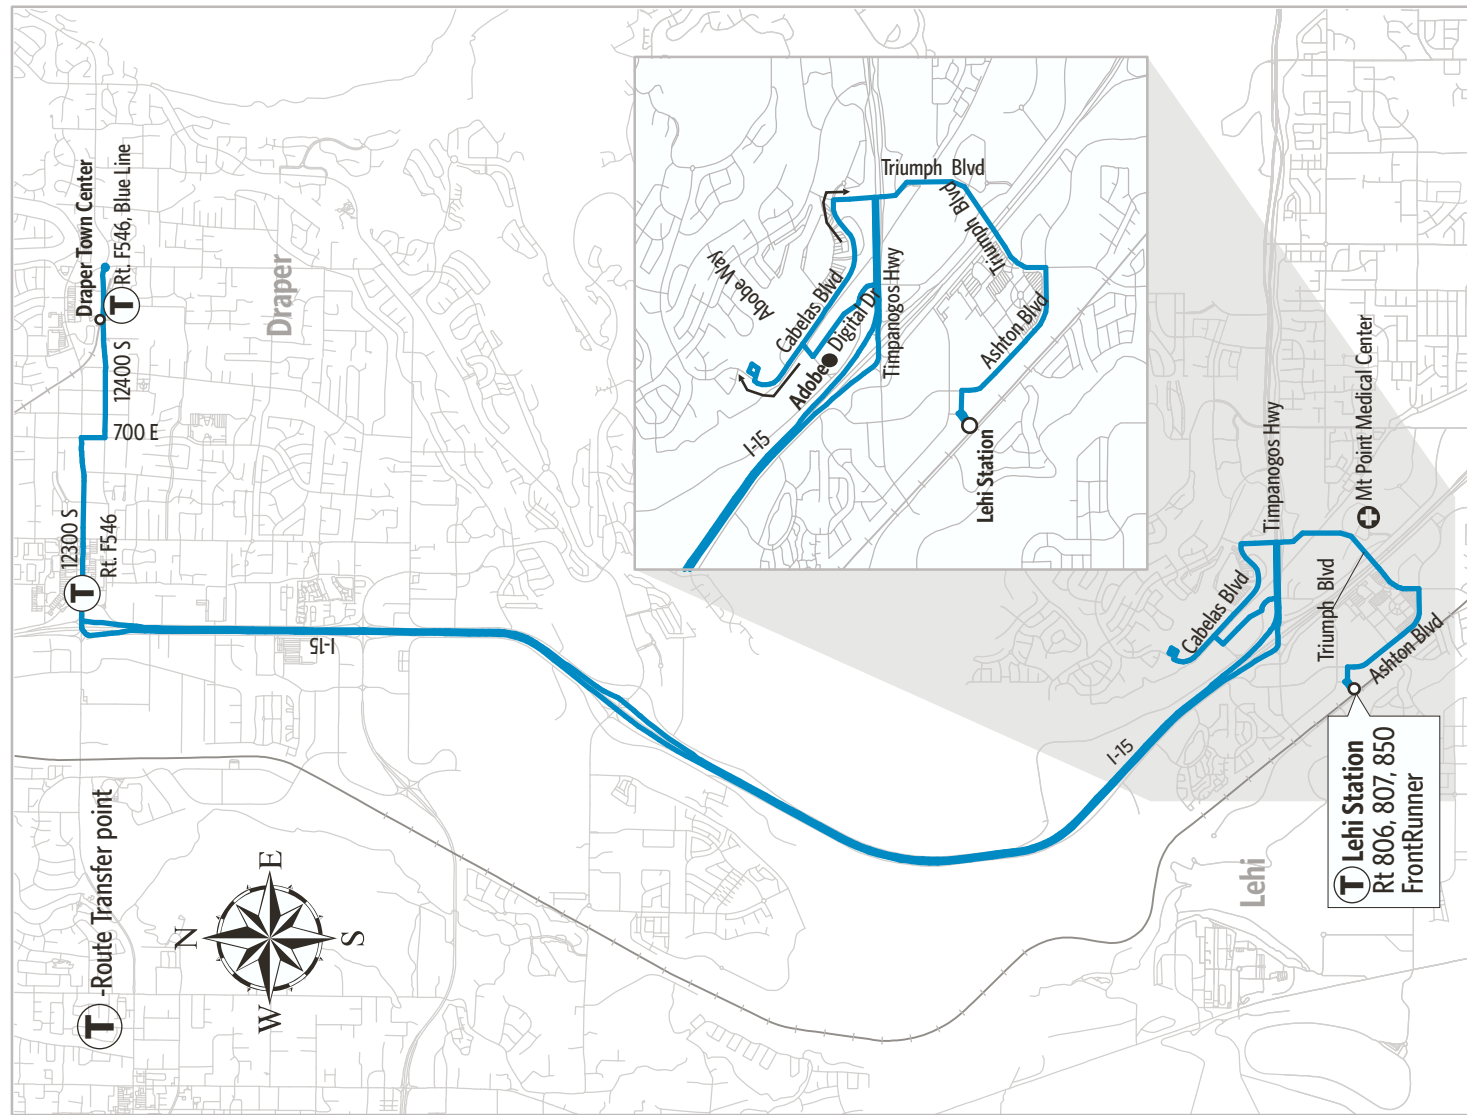

### 871-Draper Town Center/Lehi Station

Draper Town Center,  
Adobe  
Lehi Station

Effective  
August 2020

## Route 871-Tech Corridor/Rail Corridor Connector

Timepoints are approximate and may vary due to road and traffic conditions