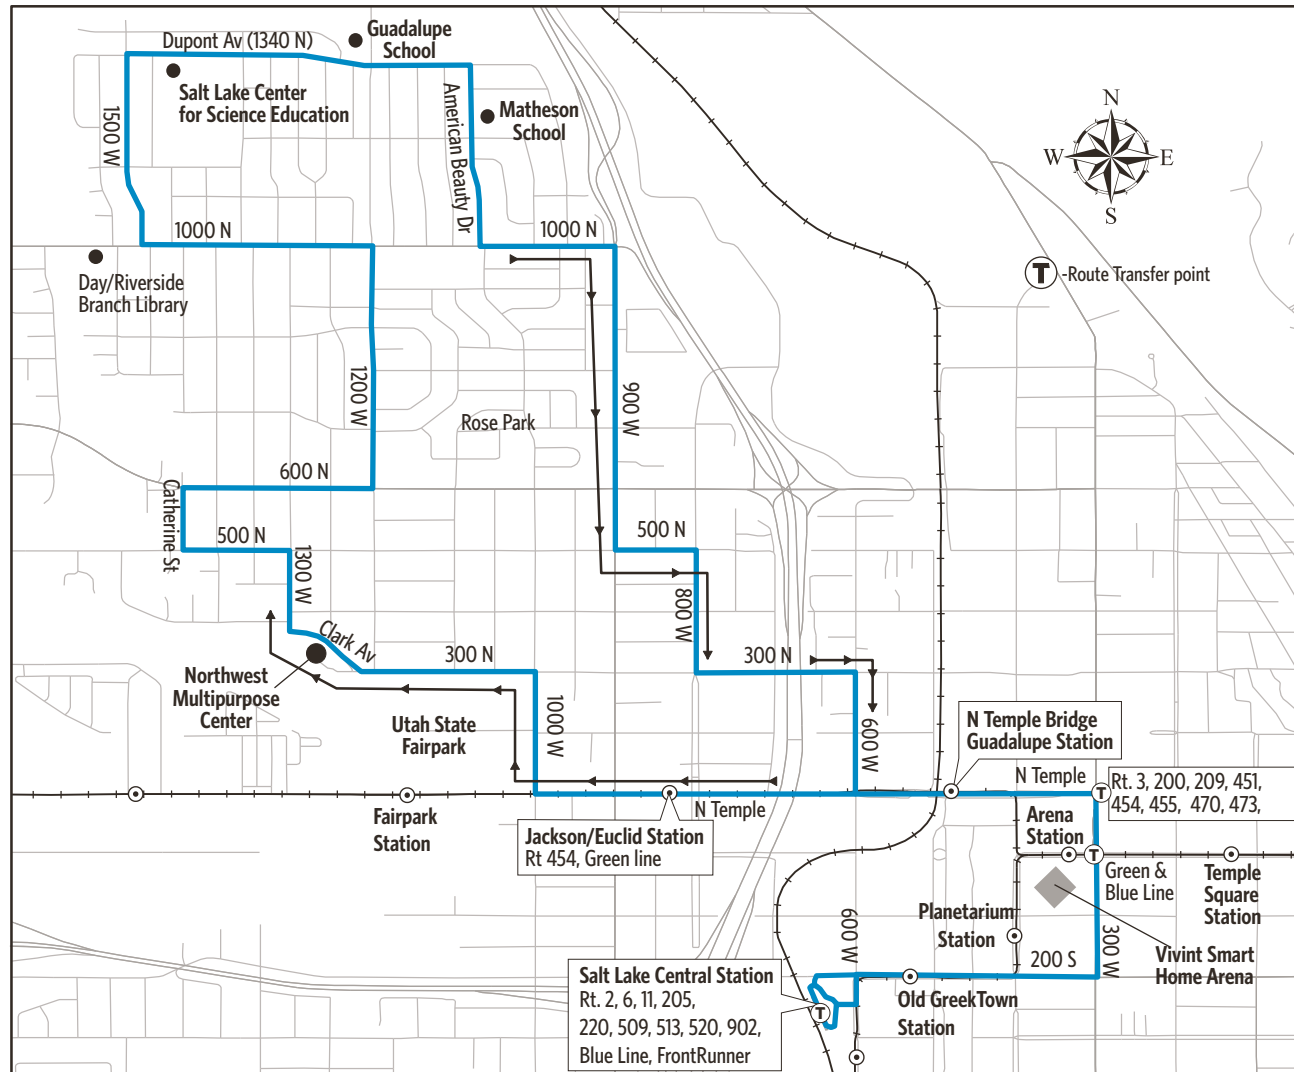

Route 519 - Fairpark

For Information Call 801-RIDE-UTA (801-743-3882)
outside Salt Lake County 888-RIDE-UTA (888-743-3882)
www.rideuta.com

519

HOW TO USE THIS SCHEDULE

Determine your timepoint based on when you want to leave or when you want to arrive. Read across for your destination and down for your time and direction of travel. A route map is provided to help you relate to the timepoints shown. Weekday, Saturday & Sunday schedules differ from one another.

UTA SERVICE DIRECTORY

- General Information, Schedules, Trip Planning and Customer Feedback: 801-RIDE-UTA (801-743-3882)
- Outside Salt Lake County call 888-RIDE-UTA (888-743-3882)
- For 24 hour automated service for next bus available use option 1. Have stop number and 3 digit route number (use 0 or 00 if number is not 3 digits).
- Pass By Mail Information 801-262-5626
- For Employment information please visit <http://www.rideuta.com/careers/>
- Travel Training 801-287-2275

LOST AND FOUND

Weber/South Davis: 801-626-1207 option 3
Utah County: 801-227-8923
Salt Lake County: 801-287-4664
F-Route: 801-287-5355

FARES

Exact Fare is required. Fares are subject to change.

ACCESSIBLE SERVICE

Wheelchair accessible buses are available on all routes. Alternate format schedules are available upon request. Telephone communication for deaf/hearing impaired persons is available by dialing 711.

TRANSFERS

Upon payment of a fare, a transfer is good for travel in any direction, including return trip, for two (2) hours until the time cut. The value of a transfer towards a fare on a more expensive service is the regular cash fare.

BIKES ON BUSES

The Bikes on Buses service is available on all buses, except Paratransit.

HOLIDAYS

Please check rideuta.com for holiday service information.