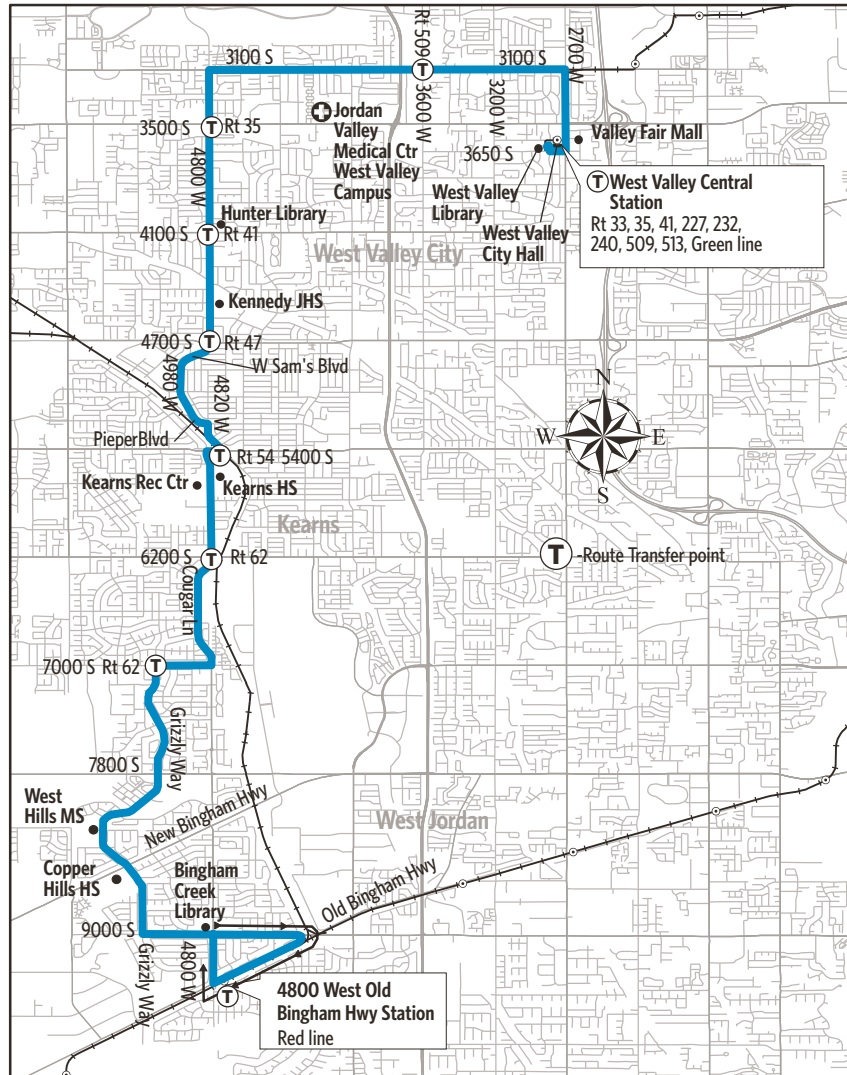

Route 248 - 4800 West

For Information Call 801-RIDE-UTA (801-743-3882)
outside Salt Lake County 888-RIDE-UTA (888-743-3882)
www.rideuta.com

248

4800 West

HOW TO USE THIS SCHEDULE

Determine your timepoint based on when you want to leave or when you want to arrive. Read across for your destination and down for your time and direction of travel. A route map is provided to help you relate to the timepoints shown. Weekday, Saturday & Sunday schedules differ from one another.

LOST AND FOUND

Weber/South Davis: 801-626-1207 option 3
Utah County: 801-227-8923
Salt Lake County: 801-287-4664
F-Route: 801-287-5355

FARES

Exact Fare is required. Fares are subject to change.

ACCESSIBLE SERVICE

Upon payment of a fare, a transfer is good for travel in any direction, including return trip, for two (2) hours until the time cut. The value of a transfer towards a fare on a more expensive service is the regular cash fare.

UTA  BUS

WK  Effective August 2020

WEEKDAYS

To 4800 West Old Bingham Hwy Station

To West Valley Central Station

West Valley Central Station	3100 S & 3600 W	3500 S & 4800 W	4700 S & 4800 W	5400 S & Cougar Ln	6200 S & Cougar Ln	New Bingham Hwy & Grizzly Way	4773 W, Old Bingham Hwy Station
619a	626a	634a	639a	645a	648a	656a	704a
719	725	732	737	743	747	757	805
819	827	835	840	845	848	856	904
919	927	935	940	945	948	956	1004
1019	1027	1035	1040	1045	1048	1056	1104
1119	1127	1135	1140	1145	1148	1156	1204p
1219p	1227p	1235p	1240p	1245p	1248p	1256p	104
119	127	135	140	145	148	156	204
219	227	235	240	245	248	256	304
319	328	339	346	352	355	403	409
419	427	435	441	447	450	458	505
519	528	536	542	547	550	557	605
619	626	634	639	644	647	654	702