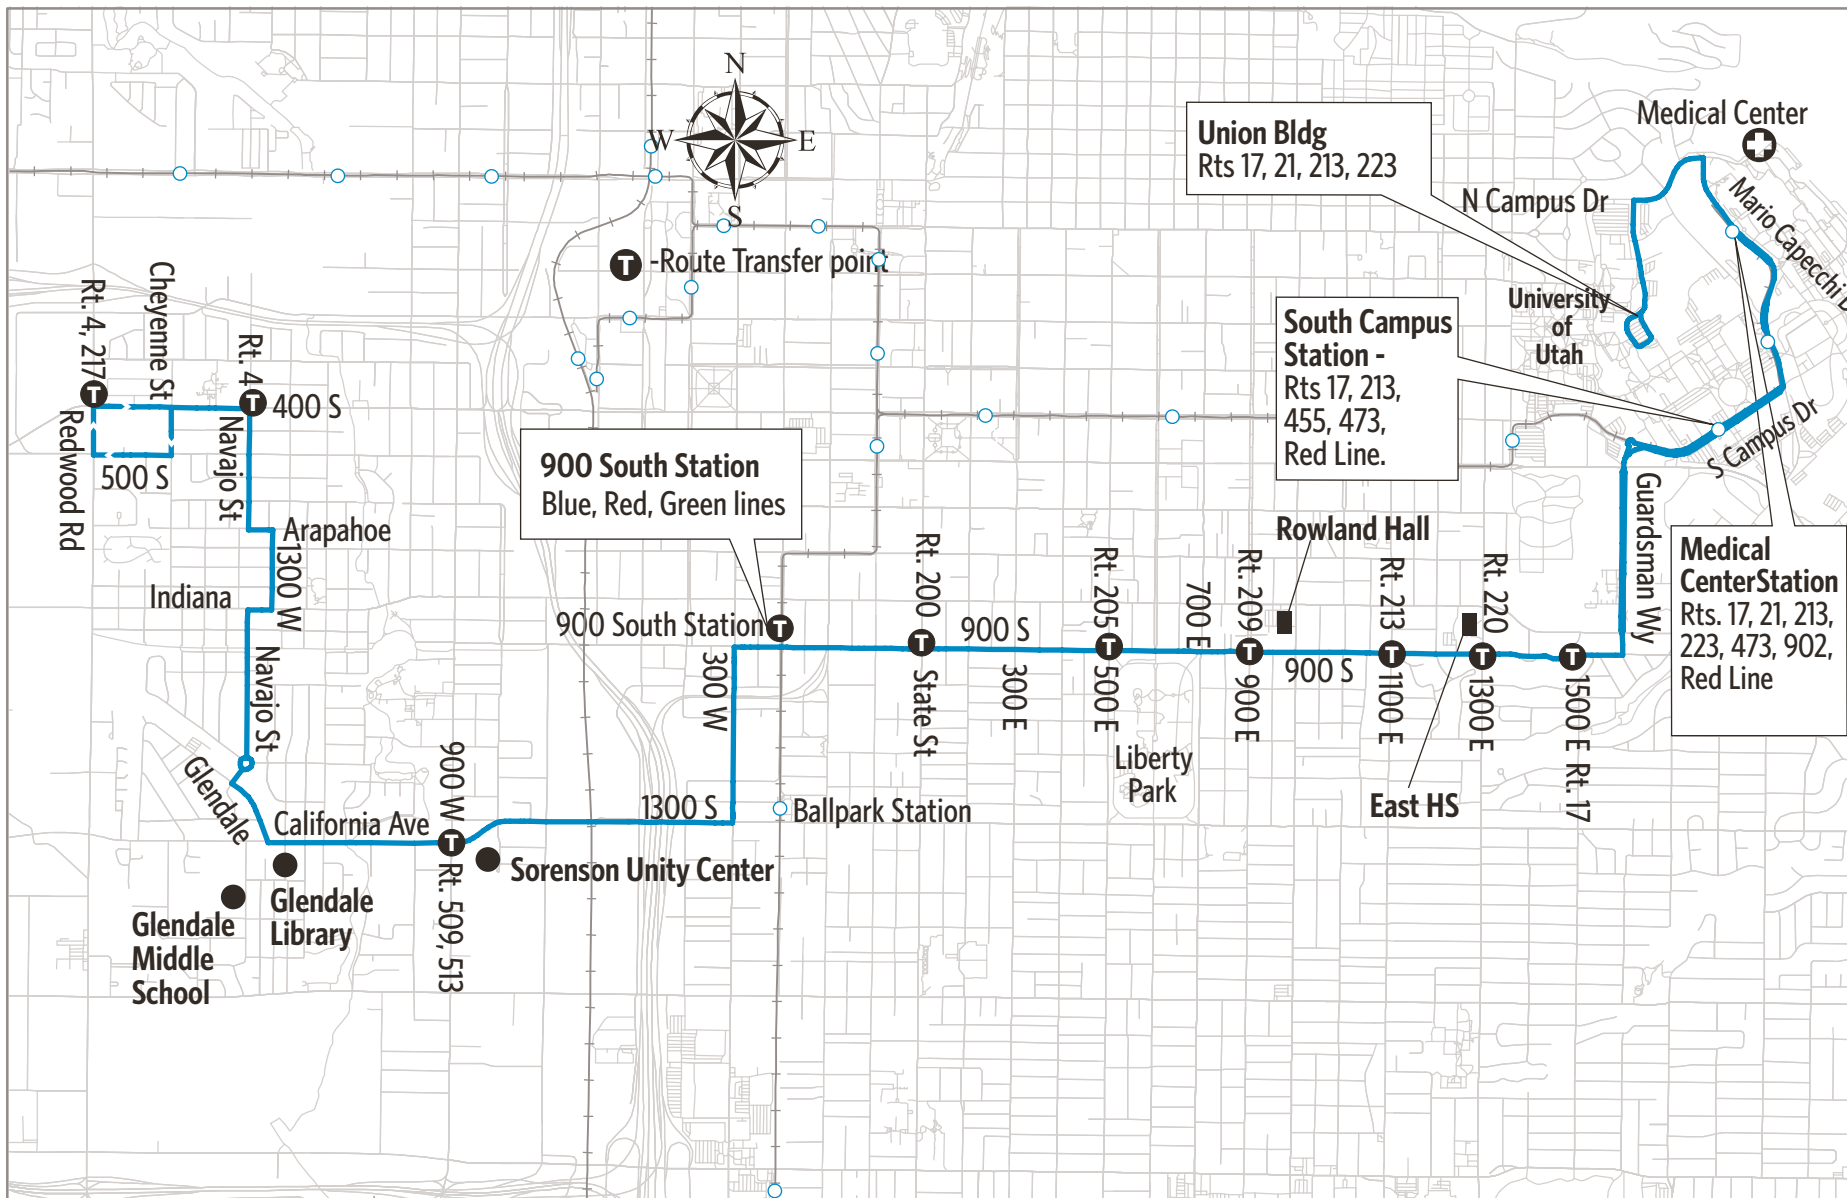

Route 9 900 South

PLAN AND TRACK WITH YOUR TRIP WITH transit\*

Available in the App Store and Google Play.

PAY WITH UTA GoRide.

Available in the App Store and Google Play.

SUNDAY  
To Poplar Grove

To U of U

University Central Campus	602 S & Guardsman Way	900 S & 1300 E	900 S & 500 E	900 South Station	California Ave & 900 W	Navajo & Indiana	400 S & Redwood
605a	614a	619a	625a	631a	637a	642a	649a
635	644	649	655	701	707	712	719
705	715	720	726	732	739	744	751
735	745	750	756	802	809	814	821
805	815	820	826	832	839	844	851
835	845	850	856	902	909	914	921
905	915	920	926	932	939	944	951
935	945	950	956	1002	1009	1014	1021
1005	1016	1021	1027	1033	1041	1046	1053
1035	1046	1051	1057	1103	1111	1116	1123
1105	1116	1121	1127	1133	1141	1146	1153
1135	1146	1151	1157	1203p	1211p	1216p	1223p
1205p	1216p	1221p	1227p	1233	1241	1246	1253
1235	1246	1251	1257	103	111	116	123
105	116	121	127	133	141	146	153
135	146	151	157	203	211	216	223
205	217	224	230	238	246	251	258
235	247	254	300	308	316	321	328
305	317	324	330	338	346	351	358
335	347	354	400	408	416	421	428
405	417	424	430	438	446	451	458
435	447	454	500	508	516	521	528
505	517	524	530	538	546	551	558
535	547	554	600	608	616	621	628
605	617	624	630	638	646	651	658
635	647	654	700	708	716	721	728
705	717	724	730	738	746	751	758
735	747	754	800	808	816	821	828
805	814	819	825	831	837	842	849
835	844	849	855	901	907	912	919
905	914	919	925	931	937	942	949

For Information Call 801-RIDE-UTA (801-743-3882) outside Salt Lake County 888-RIDE-UTA (888-743-3882) www.rideuta.com

9

**HOW TO USE THIS SCHEDULE**  
Determine your timepoint based on when you want to leave or when you want to arrive. Read across for your destination and down for your time and direction of travel. A route map is provided to help you relate to the timepoints shown. Weekday, Saturday & Sunday schedules differ from one another.