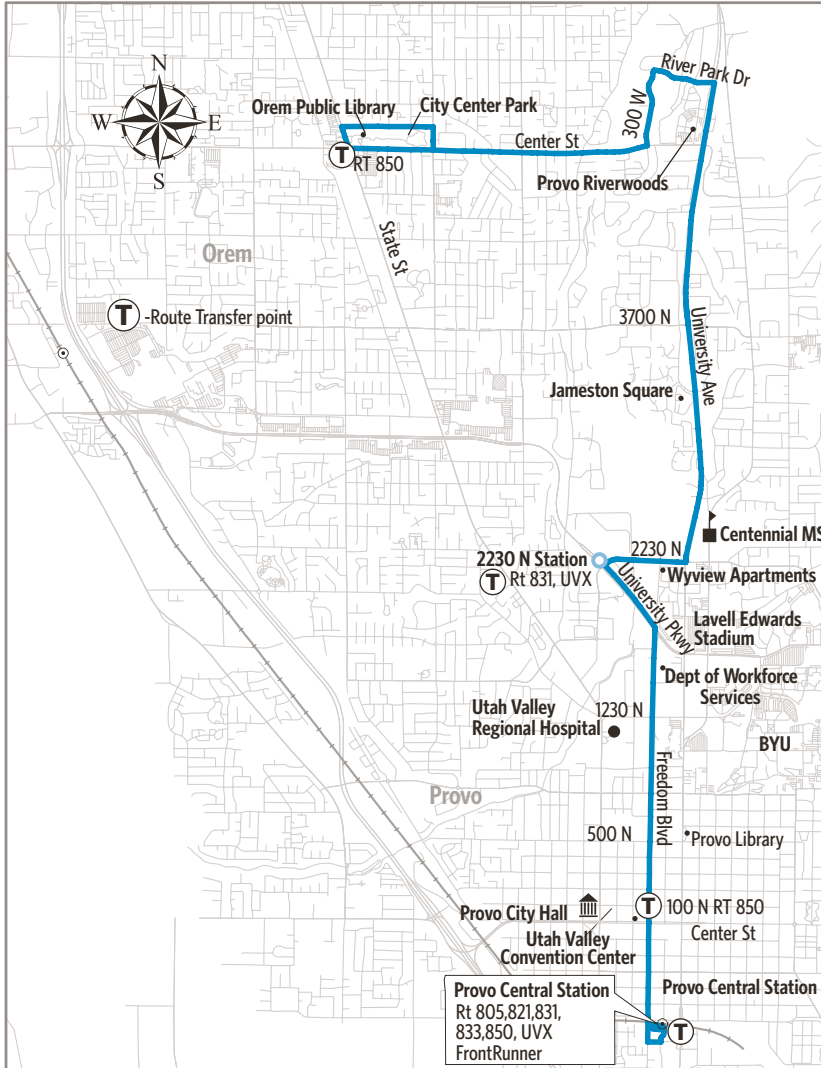

Route 834-Riverwoods/Provo Station

For Information Call 801-RIDE-UTA (801-743-3882)
outside Salt Lake County 888-RIDE-UTA (888-743-3882)
www.rideuta.com

834

HOW TO USE THIS SCHEDULE

Determine your timepoint based on when you want to leave or when you want to arrive. Read across for your destination and down for your time and direction of travel. A route map is provided to help you relate to the timepoints shown. Weekday, Saturday & Sunday schedules differ from one another.

Upon payment of a fare, a transfer is good for travel in any direction, including return trip, for two (2) hours until the time cut. The value of a transfer towards a fare on a more expensive service is the regular cash fare.

SATURDAY

North To Orem City

Provo Central Station	2230 North Station	3700 N & University Ave	300 W & River Park Dr	Center & State
720a	730a	734a	738a	746a
820	830	834	838	846
920	930	934	938	946
1020	1030	1034	1038	1046
1120	1130	1134	1138	1146
1220p	1230p	1234p	1238p	1246p
120	130	134	138	146
220	230	234	238	246
320	330	334	338	346
420	430	434	438	446
520	530	534	538	546

South To Provo Central Station

Center & State	300 W & River Park Dr	3700 N & University Ave	2230 North Station	Provo Central Station
816a	822a	827a	831a	842a
916	922	927	931	942
1016	1022	1027	1031	1042
1116	1122	1127	1131	1142
1216p	1222p	1227p	1231p	1242p
116	122	127	131	142
216	222	227	231	242
316	322	327	331	342
416	422	427	431	442
516	522	527	531	542
616	622	627	631	642