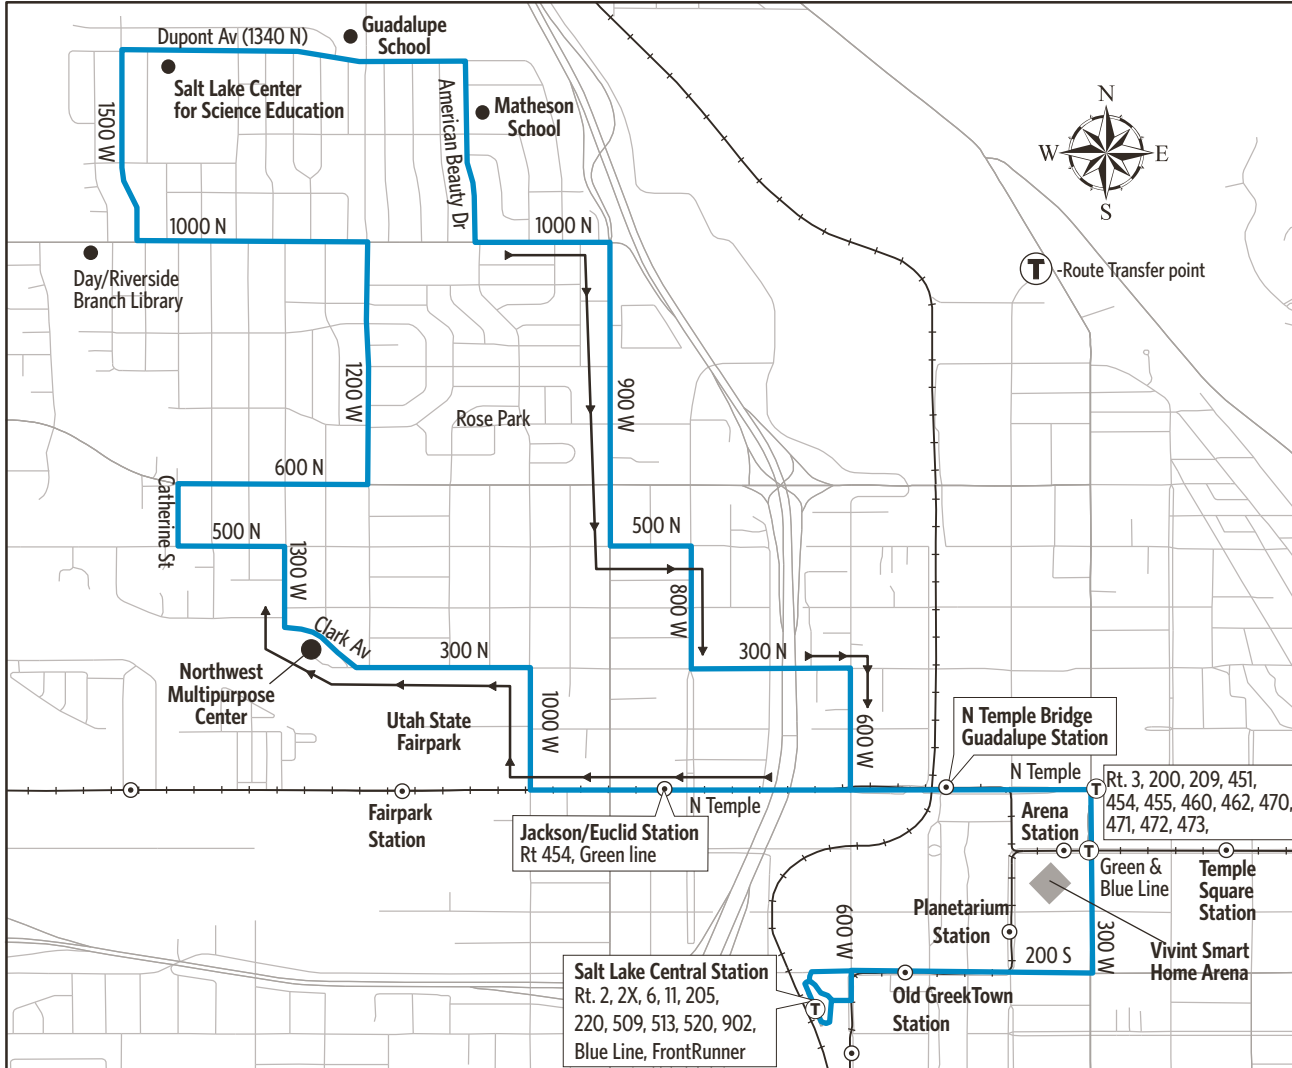

Route 519 - Fairpark

For Information Call 801-RIDE-UTA (801-743-3882)
outside Salt Lake County 888-RIDE-UTA (888-743-3882)
www.rideuta.com

519

HOW TO USE THIS SCHEDULE

Determine your timepoint based on when you want to leave or when you want to arrive. Read across for your destination and down for your time and direction of travel. A route map is provided to help you relate to the timepoints shown. Weekday, Saturday & Sunday schedules differ from one another.

UTA SERVICE DIRECTORY

- General Information, Schedules, Trip Planning and Customer Feedback: 801-RIDE-UTA (801-743-3882)
- Outside Salt Lake County call 888-RIDE-UTA (888-743-3882)
- For 24 hour automated service for next bus available use option 1. Have stop number and 3 digit route number (use 0 or 00 if number is not 3 digits).
- Pass By Mail Information 801-262-5626
- For Employment information please visit <http://www.rideuta.com/careers/>
- Travel Training 801-287-2275

LOST AND FOUND

Weber/South Davis: 801-626-1207 option 3
Utah County: 801-227-8923
Salt Lake County: 801-287-4664
F-Route: 801-287-5355

FARES

Exact Fare is required. Fares are subject to change.

ACCESSIBLE SERVICE

Wheelchair accessible buses are available on all routes. Alternate format schedules are available upon request. Telephone communication for deaf/hearing impaired persons is available by dialing 711.

TRANSFERS

Upon payment of a fare, a transfer is good for travel in any direction, including return trip, for two (2) hours until the time cut. The value of a transfer towards a fare on a more expensive service is the regular cash fare.

BIKES ON BUSES

The Bikes on Buses service is available on all buses, except Paratransit.

HOLIDAYS

Please check rideuta.com for holiday service information.