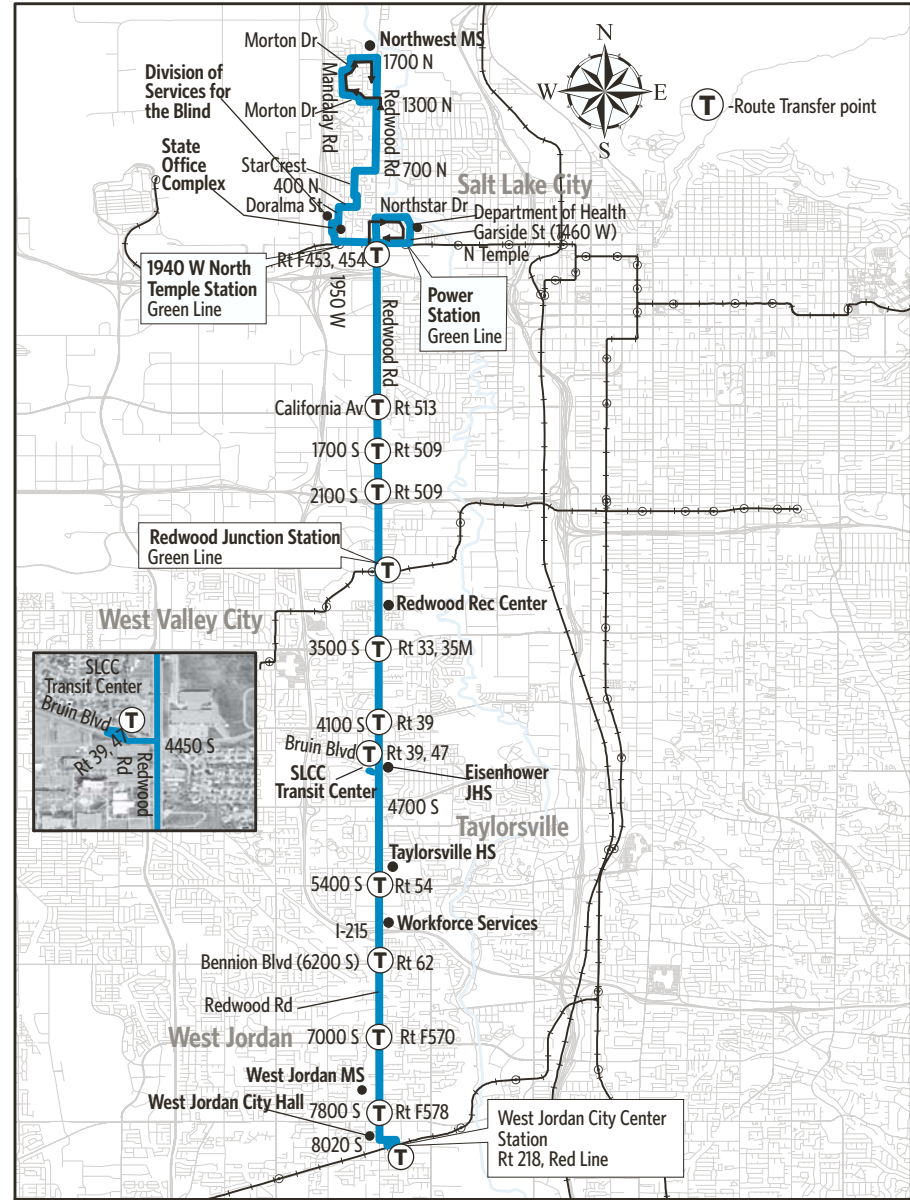

To Rose Park

West Jordan City Center Station	7000 S & Redwood Rd	6200 S & Redwood Rd	5400 S & Redwood Rd	SLCC & Bruin Blvd	4100 S & Redwood Rd	3500 S & Redwood Rd	Redwood Junction Station	1700 S & Redwood Rd	Power Station	1950 W Services for the Blind	1300 N & 1754 W
927a	932a	934a	939a	944a	948a	951a	954a	959a	1011a	1014a	1026a
1027	1032	1034	1039	1044	1048	1051	1054	1059	1111	1114	1126
1127	1132	1134	1139	1144	1148	1151	1154	1159	1211p	1214p	1226p
1227p	1232p	1234p	1239p	1244p	1248p	1251p	1254p	1259p	111	114	126
127	132	134	139	144	148	151	154	159	211	214	226
227	232	234	239	244	248	251	254	259	311	314	326
327	332	334	339	344	348	351	354	359	411	414	426
427	432	434	439	444	448	451	454	459	511	514	526
527	532	534	539	544	548	551	554	559	611	614	626
627	632	634	639	644	648	651	654	659	711	714	726

Route 217 - Redwood Road