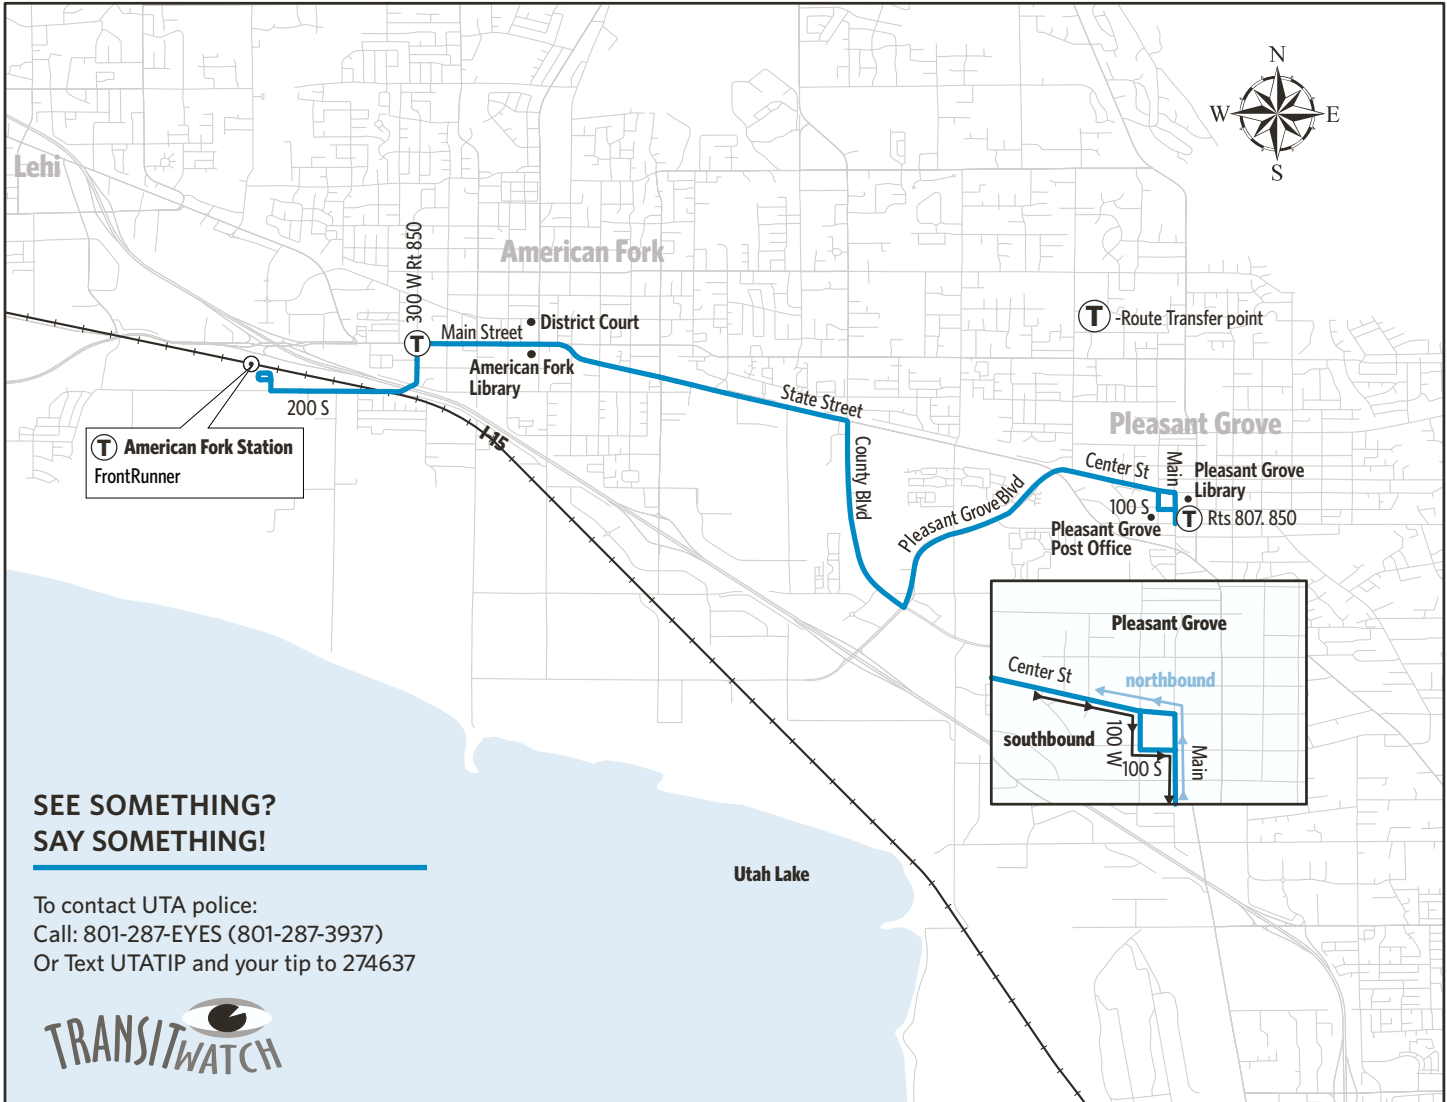

809-WEEKDAYS Eastbound To Pleasant Grove

American Fork Station	Main & 100 E (American Fork)	150 S & Main (Pleasant Grove)
359p	404p	421p
459	504	521
559	604	621
659	704	721

Westbound to American Fork Station

Upon payment of a fare, a transfer is good for travel in any direction, including return trip, for two (2) hours until the time cut. The value of a transfer towards a fare on a more expensive service is the regular cash fare.

BIKES ON BUSES

The Bikes on Buses service is available on all buses, except Paratransit.

HOLIDAYS

Please check rideuta.com for holiday service information.

809

Pleasant Grove/ American Fork

American Fork Station,
American Fork
Pleasant Grove

UTA  BUS

Effective
December 2019

Route 809 - American Fork/Pleasant Grove

Timepoints are approximate and may vary due to road and traffic conditions