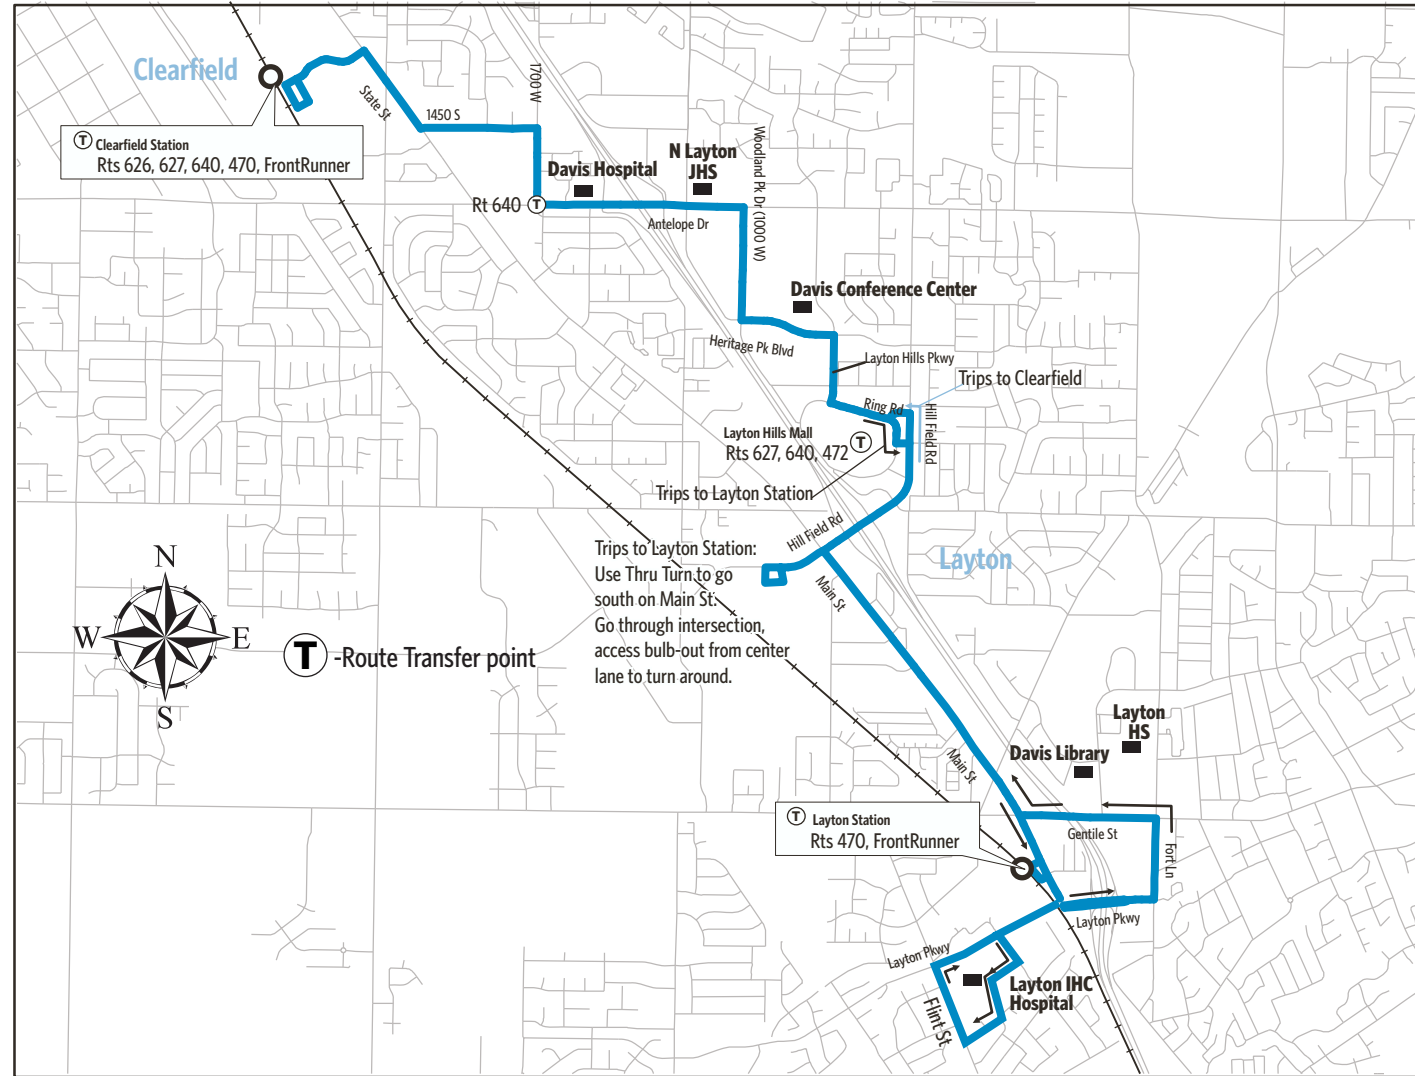

Route 628 Midtown Trolley Layton/Clearfield Circulator

For Information Call 801-RIDE-UTA (801-743-3882)
outside Salt Lake County 888-RIDE-UTA (888-743-3882)
www.rideuta.com

628

INTERPRETER

801-RIDE-UTA
call (801-743-3882)
Toll-Free (888-743-3882)

Determine your timepoint based on when you want to leave or when you want to arrive. Read across for your destination and down for your time and direction of travel. A route map is provided to help you relate to the timepoints shown. Weekday, Saturday & Sunday schedules differ from one another.

Upon payment of a fare, a transfer is good for travel in any direction, including return trip, for two (2) hours until the time cut. The value of a transfer towards a fare on a more expensive service is the regular cash fare.

To Layton Station

Clearfield Station	Davis Hospital	Antelope Dr & Woodland Park	Davis Conference Center	Layton Hills Mall	Hillfield Rd & Main	Layton Station
835a	839a	842a	843a	847a	852a	855a
914	918	920	921	925	930	932
935	939	941	942	946	951	953
1005	1009	1011	1012	1016	1021	1023
1035	1039	1041	1042	1046	1051	1053
1105	1109	1111	1112	1116	1121	1123
1135	1139	1141	1142	1146	1151	1153
1205p	1209p	1211p	1212p	1216p	1221p	1223p
1235	1239	1241	1242	1246	1251	1253
105	109	111	112	116	121	123
135	139	141	142	146	151	153
205	209	212	213	217	222	225
235	239	242	243	247	252	255
304	308	311	312	316	321	324
335	339	342	343	347	352	355
404	408	411	412	416	421	424
434	438	441	442	446	451	454
506	510	513	514	518	523	526
531	535	538	539	543	548	551
608	612	615	616	620	625	628
635	638	641	642	646	651	653
711	714	717	718	722	727	729
732	735	738	739	743	748	750
805	808	811	812	816	821	823
832	835	838	839	843	848	850
905	908	911	912	916	921	923
933	936	939	940	944	949	951
1007	1010	1013	1014	1018	1023	1025