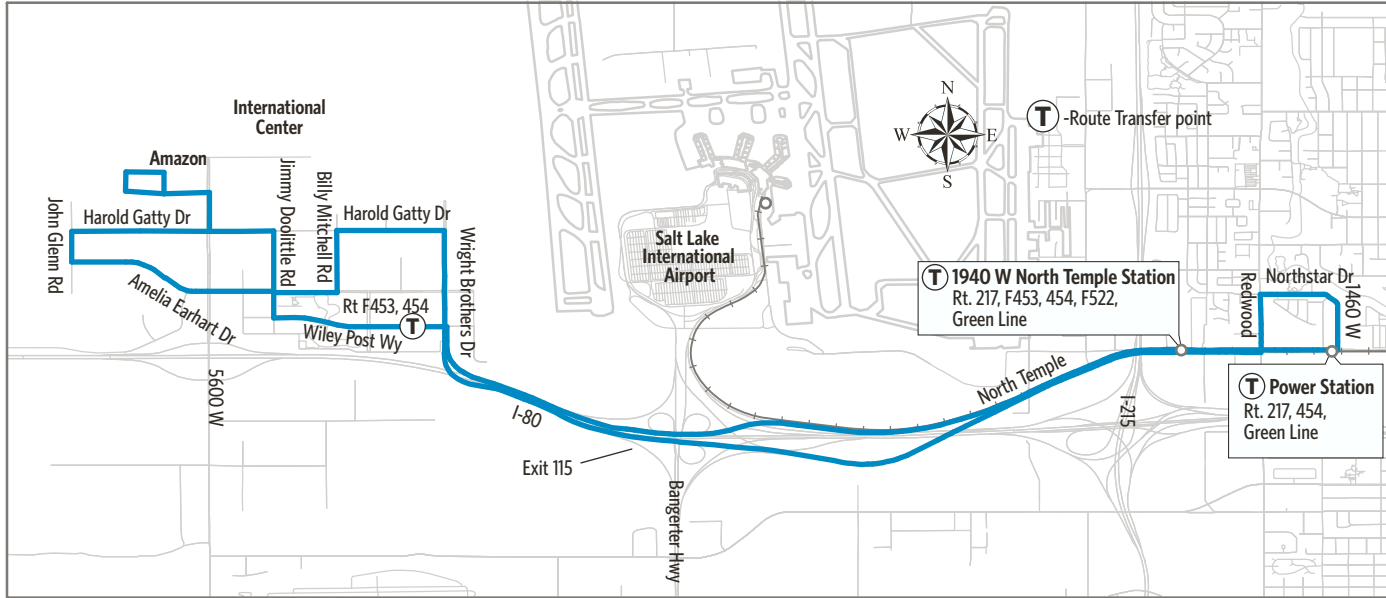

### HOLIDAYS

Please check rideuta.com for holiday service information.

International Center  
Power Station  
1940 W North Temple Station

UTA  BUS

WK SA SU 

Effective  
December 2019

## Route 551 - International Center

## SUNDAY To International Center (clockwise)

N Temple & Redwood Rd	Power Station	1940 W North Temple Station	Wiley Post & Wright Bros	Harold Gatty & 5600 W	Wright Bros & Amelia Earhart	1940 W North Temple Station	N Temple & Redwood Rd
531a	534a	537a	546a	556a	602a	612a	617a
601	604	607	616	626	632	642	647
631	634	637	646	656	702	712	717
701	704	707	716	726	732	742	747
517p	520p	523p	534p	544p	550p	600p	605p
557	600	603	614	624	630	640	645