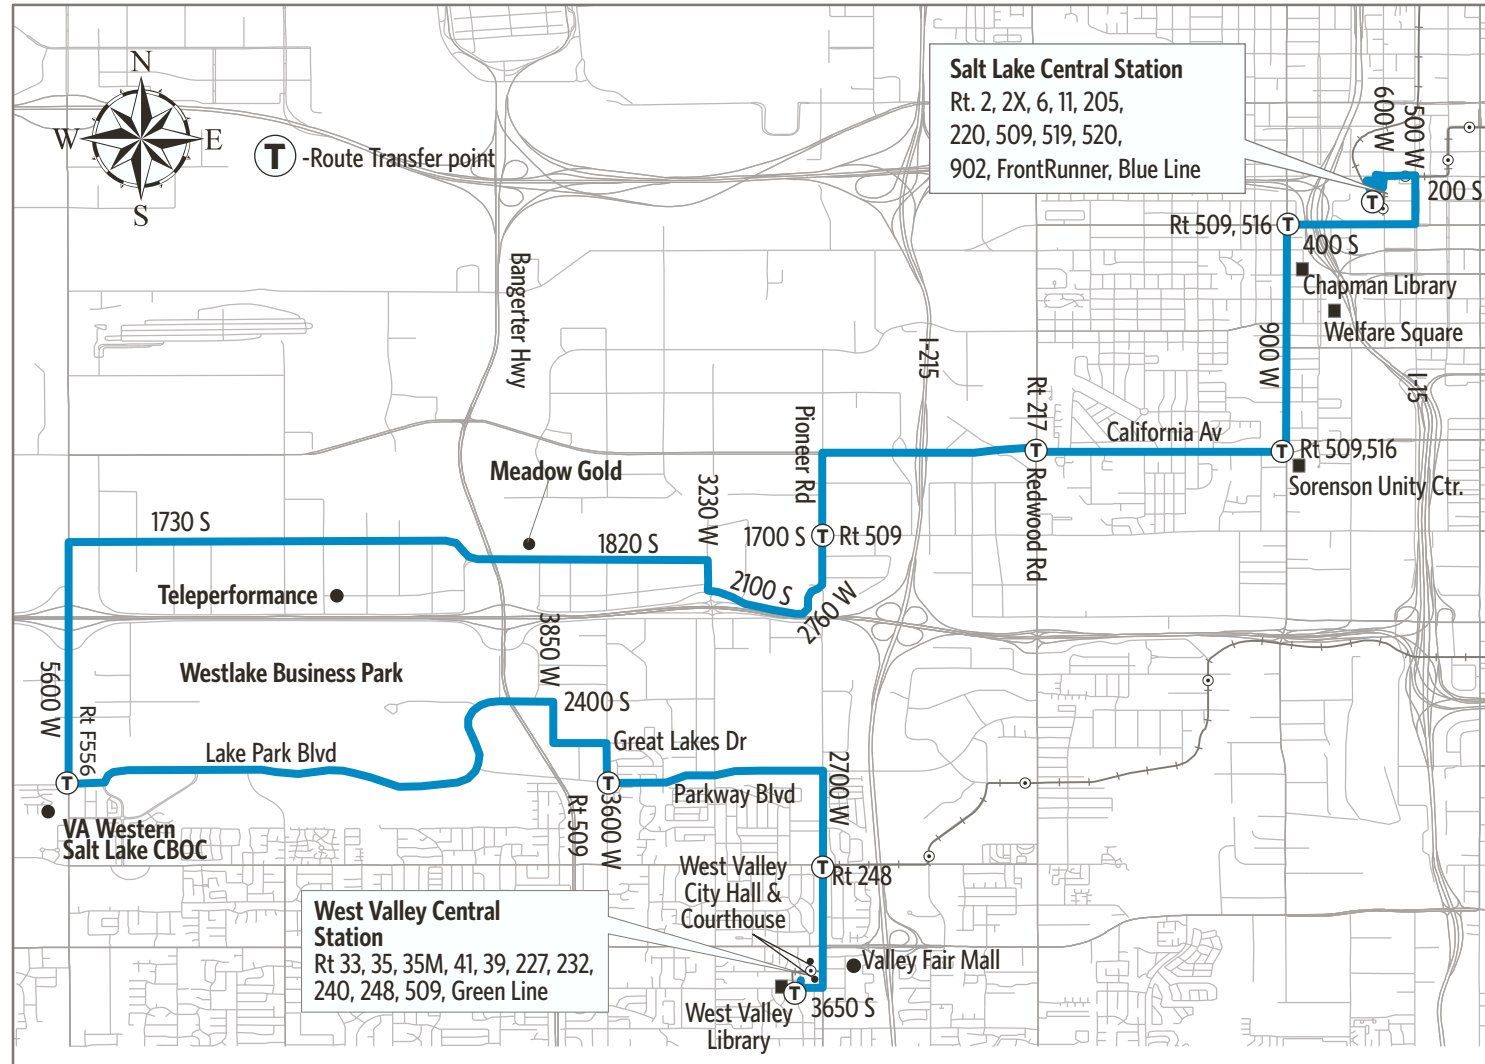

Route 513 - Industrial Business Park Shuttle

513-WEEKDAYS To Salt Lake Central Station

West Valley Central Station	4000 W & Parkway Blvd	5500 West & 1730 South	California Ave & Pioneer St.	1300 S & 900 W	Salt Lake Central Station
530a	543a	552a	606a	612a	631a
600	612	623	639	646	701
423p	436p	446p	509p	518p	531p
453	508	517	536	543	601

To West Valley Central Station

Salt Lake Central Station	1300 S & 900 W	California Ave & Pioneer St.	5500 West & 1730 South	4000 W & Lake Park Dr	West Valley Central Station
714a	723a	731a	747a	759a	816a
759	807	815	831	841	901
523p	534p	540p	556p	608p	625p
553	603	609	627	637	655

For Information Call 801-RIDE-UTA (801-743-3882)
outside Salt Lake County 888-RIDE-UTA (888-743-3882)
www.rideuta.com

HOW TO USE THIS SCHEDULE

Determine your timepoint based on when you want to leave or when you want to arrive. Read across for your destination and down for your time and direction of travel. A route map is provided to help you relate to the timepoints shown. Weekday, Saturday & Sunday schedules differ from one another.

Upon payment of a fare, a transfer is good for travel in any direction, including return trip, for two (2) hours until the time cut. The value of a transfer towards a fare on a more expensive service is the regular cash fare.