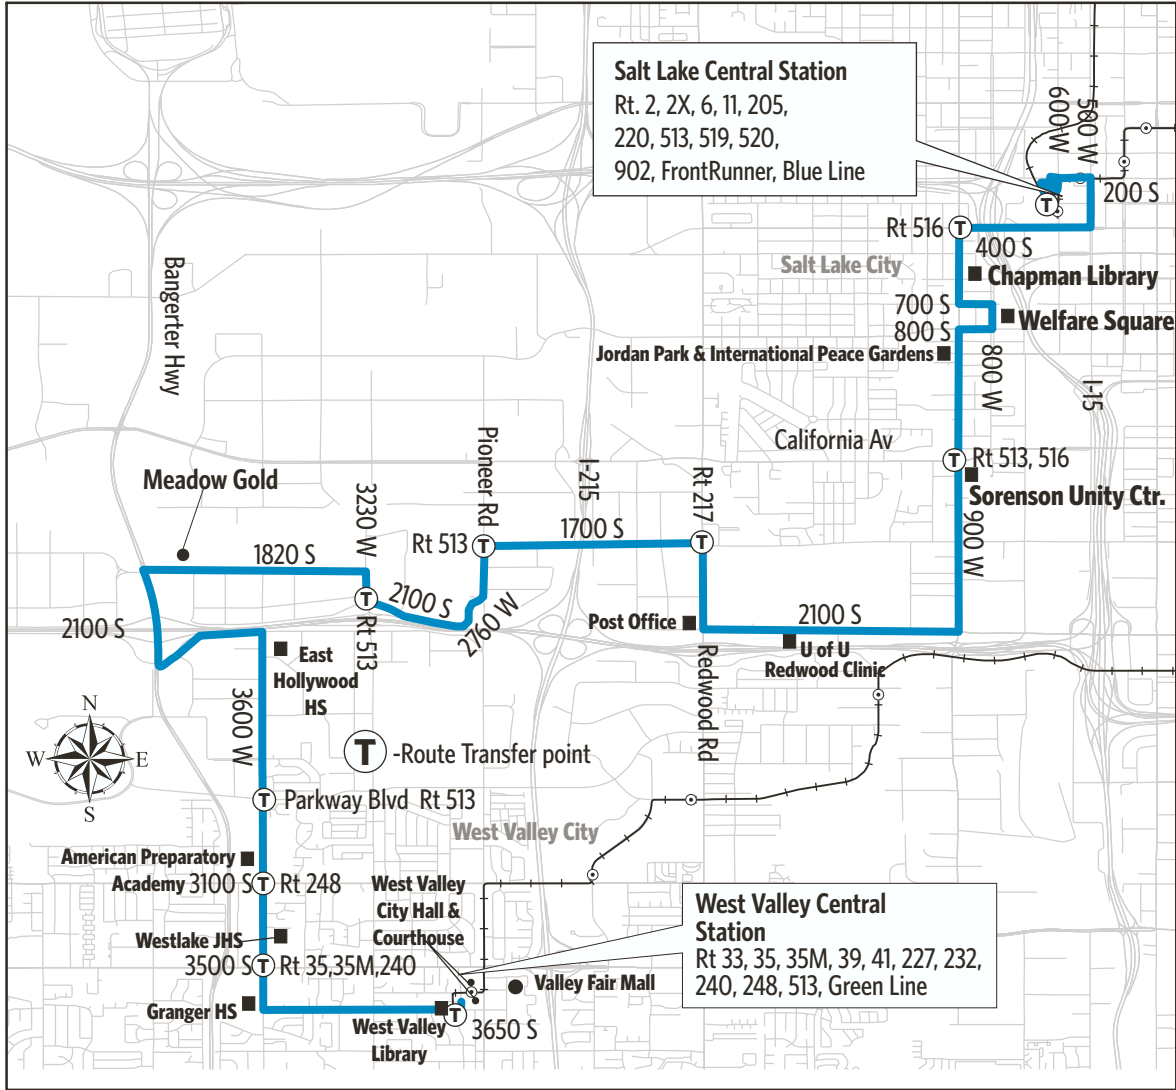

Upon payment of a fare, a transfer is good for travel in any direction, including return trip, for two (2) hours until the time cut. The value of a transfer towards a fare on a more expensive service is the regular cash fare.

509 Salt Lake Central Station
LDS Welfare Square
West Valley Central Station

513 Salt Lake Central Station
Westlake Business Park
West Valley Central Station

Route 509 - 900 West Shuttle

509-WEEKDAYS To Salt Lake Central Station