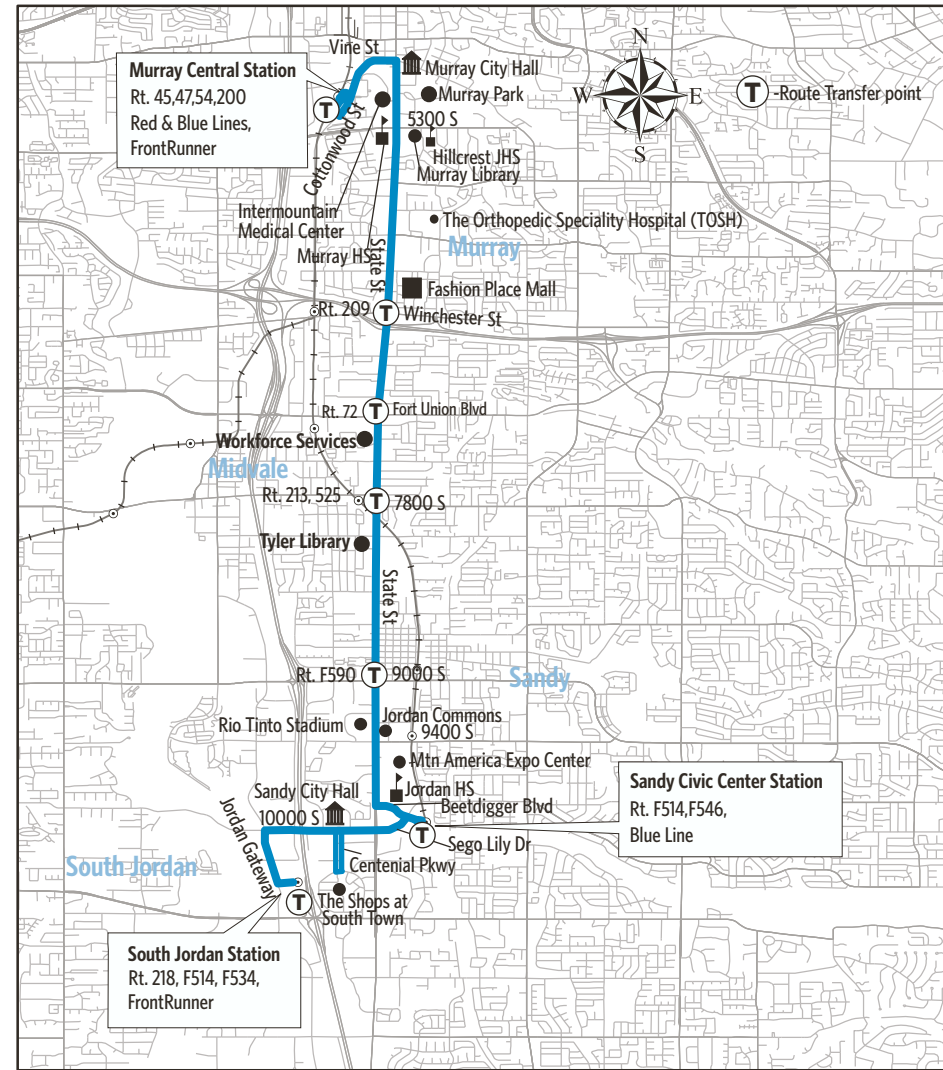

Route 201 - State Street South

For Information Call 801-RIDE-UTA (801-743-3882)
outside Salt Lake County 888-RIDE-UTA (888-743-3882)
www.rideuta.com

201