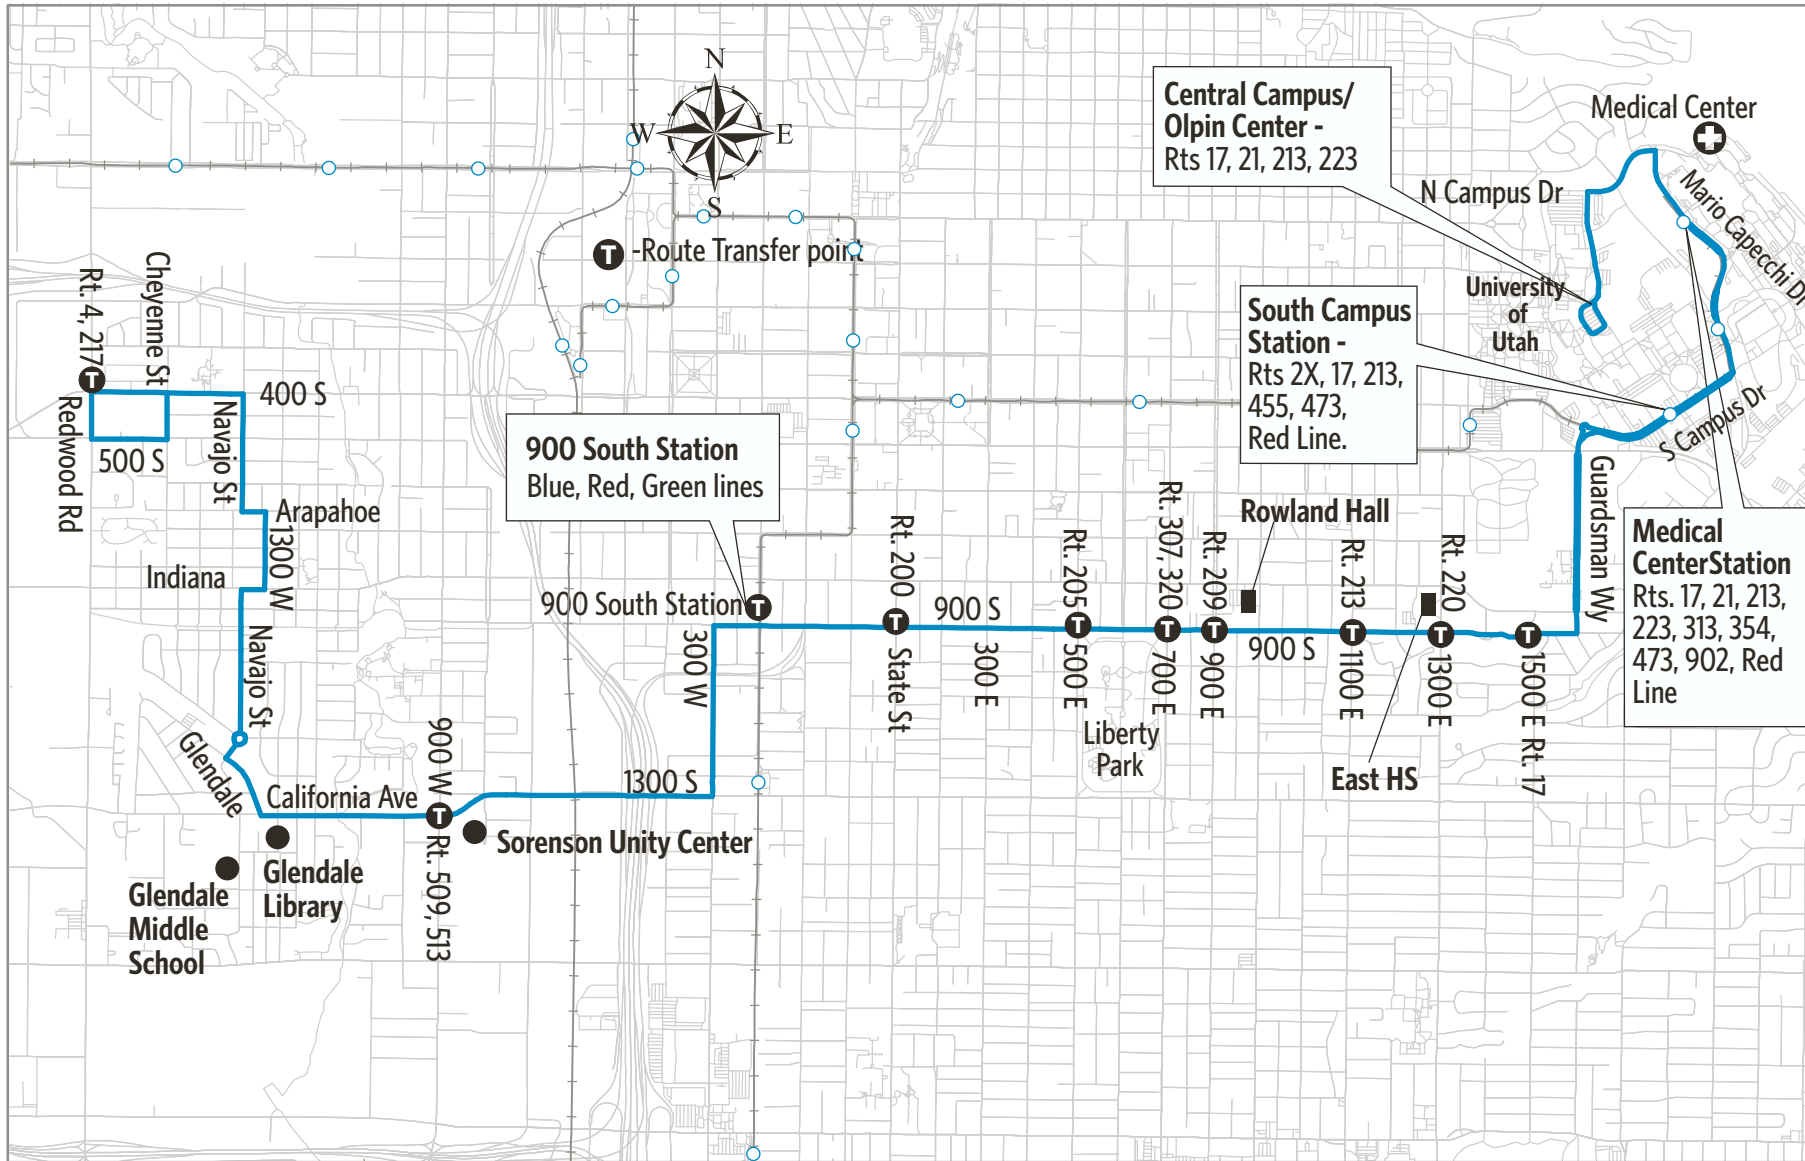

Route 9 900 South

SUNDAY
To 400 S Redwood Rd

To U of U

For Information Call 801-RIDE-UTA (801-743-3882)
outside Salt Lake County 888-RIDE-UTA (888-743-3882)
www.rideuta.com

9

University Central Campus	900 S & 1300 E	900 S & 500 E	900 South Station	Navajo & Indiana	400 S & Redwood
656a	715a	721a	727a	746a	753a
726	745	751	757	816	823
756	815	821	827	846	853
826	845	851	857	916	923
856	915	921	927	946	953
926	945	951	957	1016	1023
956	1015	1021	1027	1046	1053
1026	1045	1051	1057	1116	1123
1056	1115	1121	1127	1146	1153
1126	1145	1151	1157	1216p	1223p
1156	1215p	1221p	1227p	1246	1253
1226p	1245	1251	1257	116	123
1256	115	121	127	146	153
126	145	151	157	216	223
156	215	221	227	246	253
226	245	251	257	316	323
256	315	321	327	346	353
326	345	351	357	416	423
356	415	421	427	446	453
426	445	451	457	516	523
456	515	521	527	546	553
526	545	551	557	616	623
556	615	621	627	646	653
626	645	651	657	716	723
656	715	721	727	746	753

HOW TO USE THIS SCHEDULE

Determine your timepoint based on when you want to leave or when you want to arrive. Read across for your destination and down for your time and direction of travel. A route map is provided to help you relate to the timepoints shown. Weekday, Saturday & Sunday schedules differ from one another.

Upon payment of a fare, a transfer is good for travel in any direction, including return trip, for two (2) hours until the time cut. The value of a transfer towards a fare on a more expensive service is the regular cash fare.

To U of U

400 S & Redwood	Navajo & Indiana	900 South Station	900 S & 500 E	900 S & 1300 E	University Central Campus
514a	520a	532a	537a	543a	608a
544	550	602	607	613	638
614	620	632	637	643	708
629	635	647	652	658	723
644	650	702	707	713	738
659	705	717	722	728	753
714	720	732	737	743	808
729	735	747	752	758	823
744	750	802	807	813	838
759	805	817	822	828	853
814	820	832	837	843	908
829	835	847	852	858	923
844	850	902	907	913	938
859	905	917	922	928	953
914	920	932	937	943	1008
929	935	947	952	958	1023