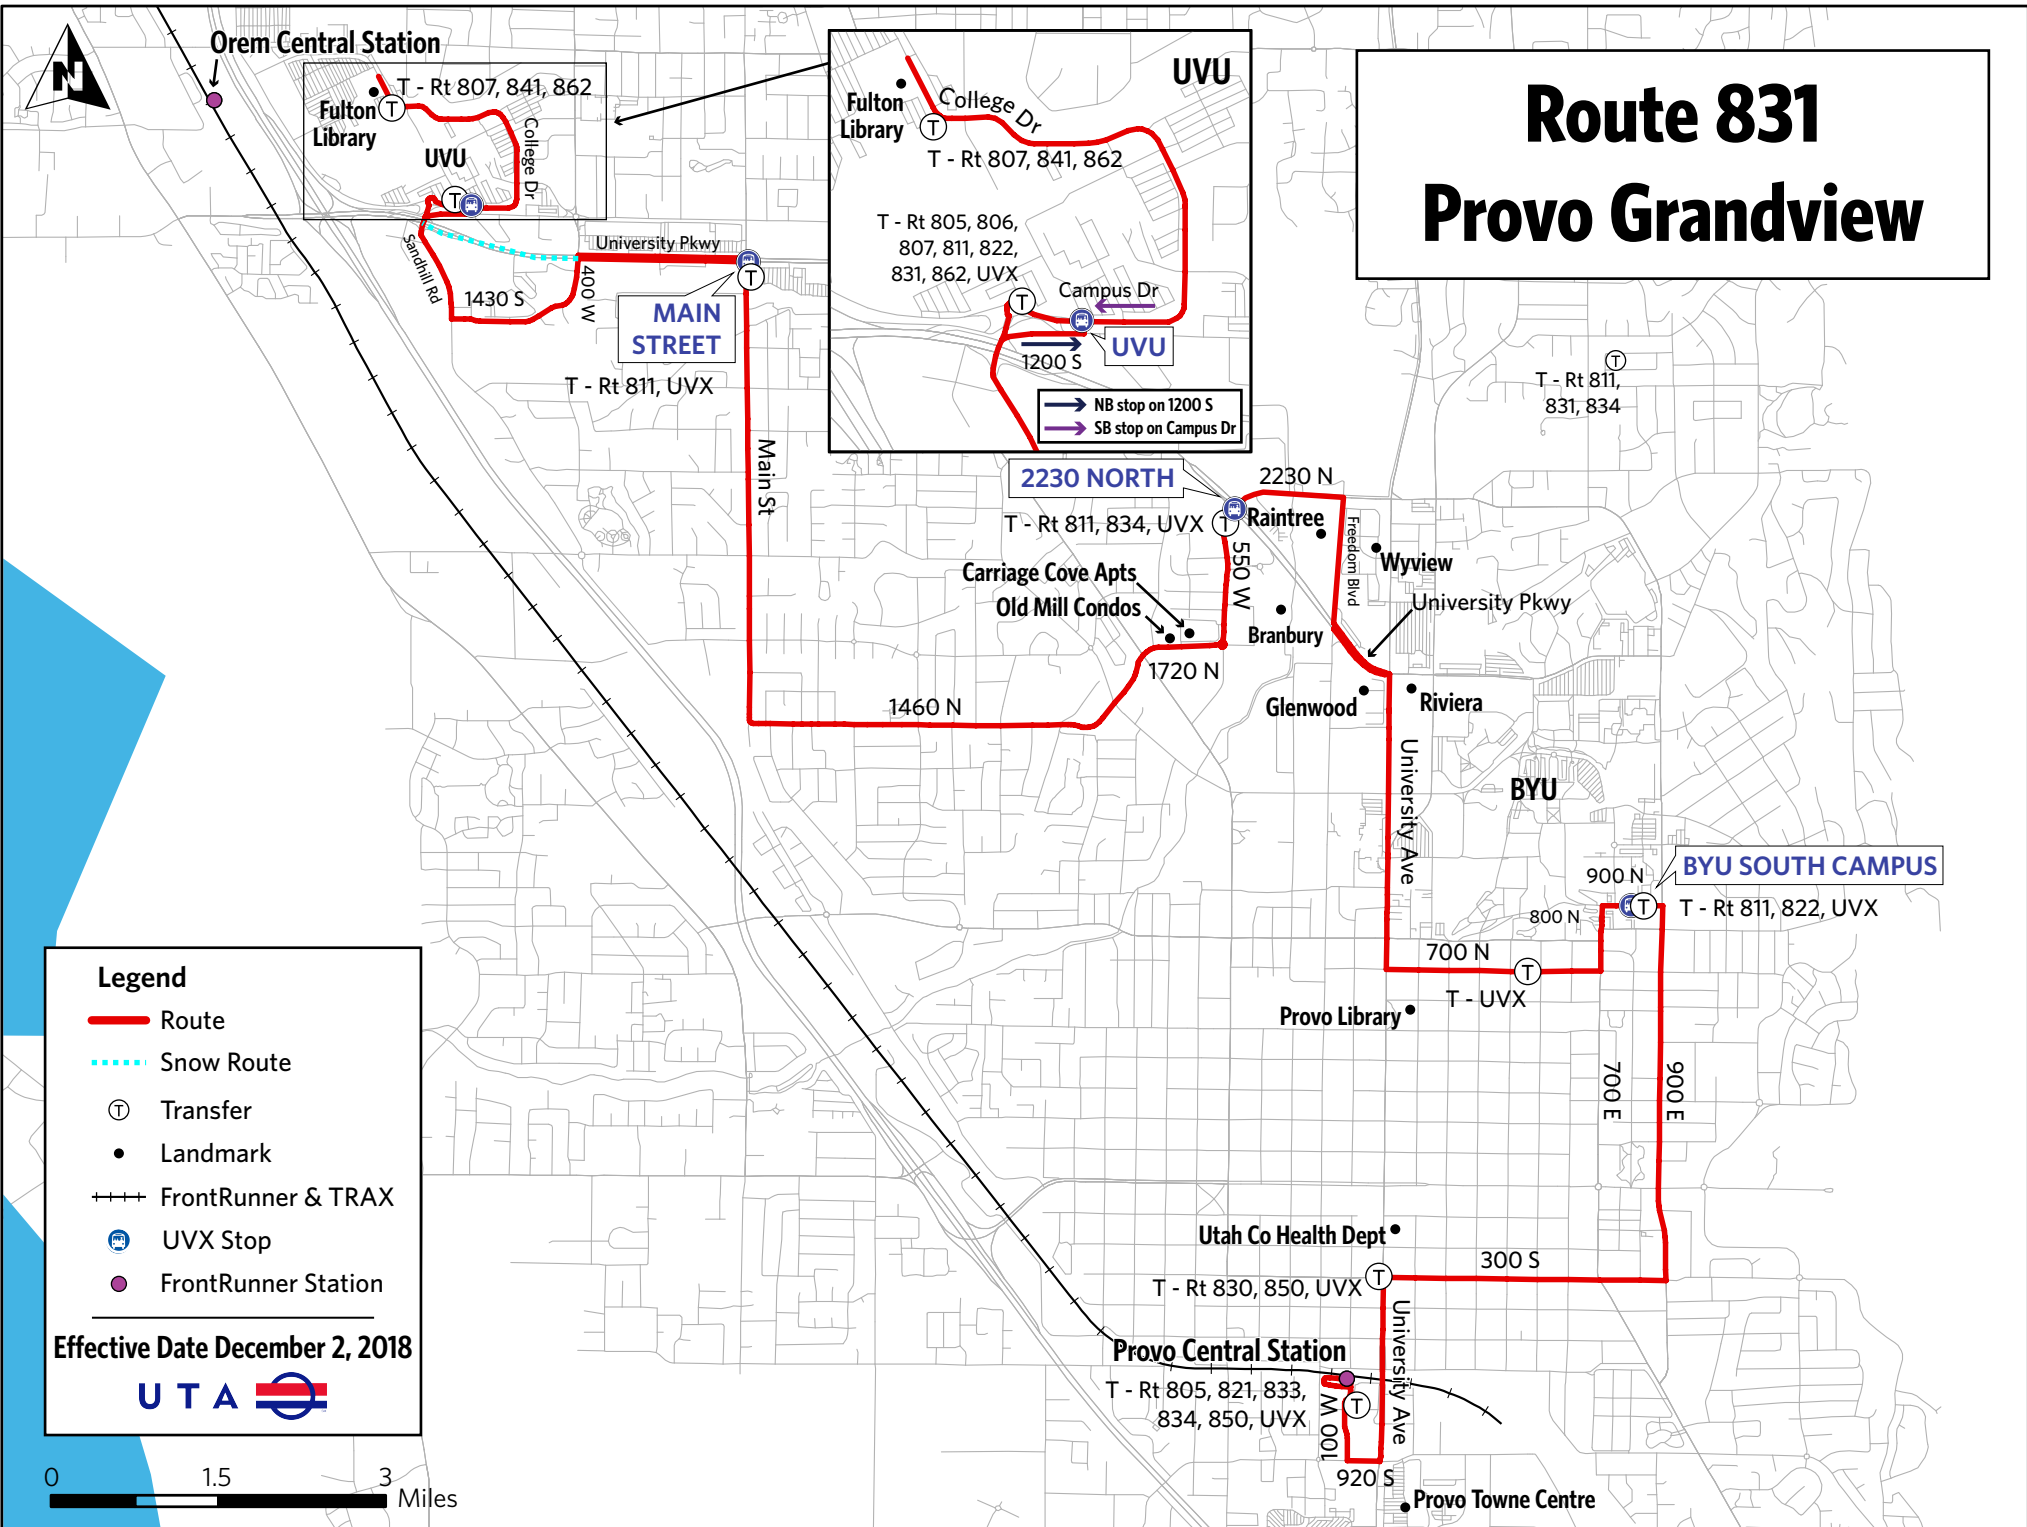

Route 831 Provo Grandview

Legend

- Route
- - - Snow Route
- T Transfer
- Landmark
- ++++ FrontRunner & TRAX
- U UVX Stop
- P FrontRunner Station

Effective Date December 2, 2018