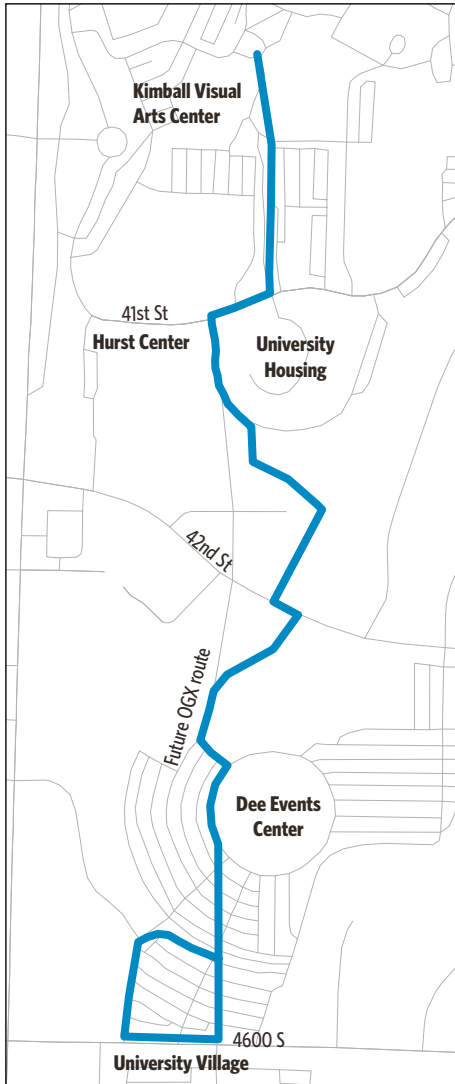

## Route 602 Wildcat Shuttle

For Information Call 801-RIDE-UTA (801-743-3882)  
outside Salt Lake County 888-RIDE-UTA (888-743-3882)  
[www.rideuta.com](http://www.rideuta.com)

### Wildcat Shuttle

#### HOW TO USE THIS SCHEDULE

Determine your timepoint based on when you want to leave or when you want to arrive. Read across for your destination and down for your time and direction of travel. A route map is provided to help you relate to the timepoints shown. Weekday, Saturday & Sunday schedules differ from one another.

UTA  BUS

WK SA  

Effective  
August 2022

**WEEKDAYS**  
To Weber State Central

Dee Event Center	Wildcat Village	Weber State Central
635a	637a	640a
runs every 10 minutes until:		
835	837	840
runs every 5 minutes until:		
235	237	240
runs every 10 minutes until:		
830	832	835