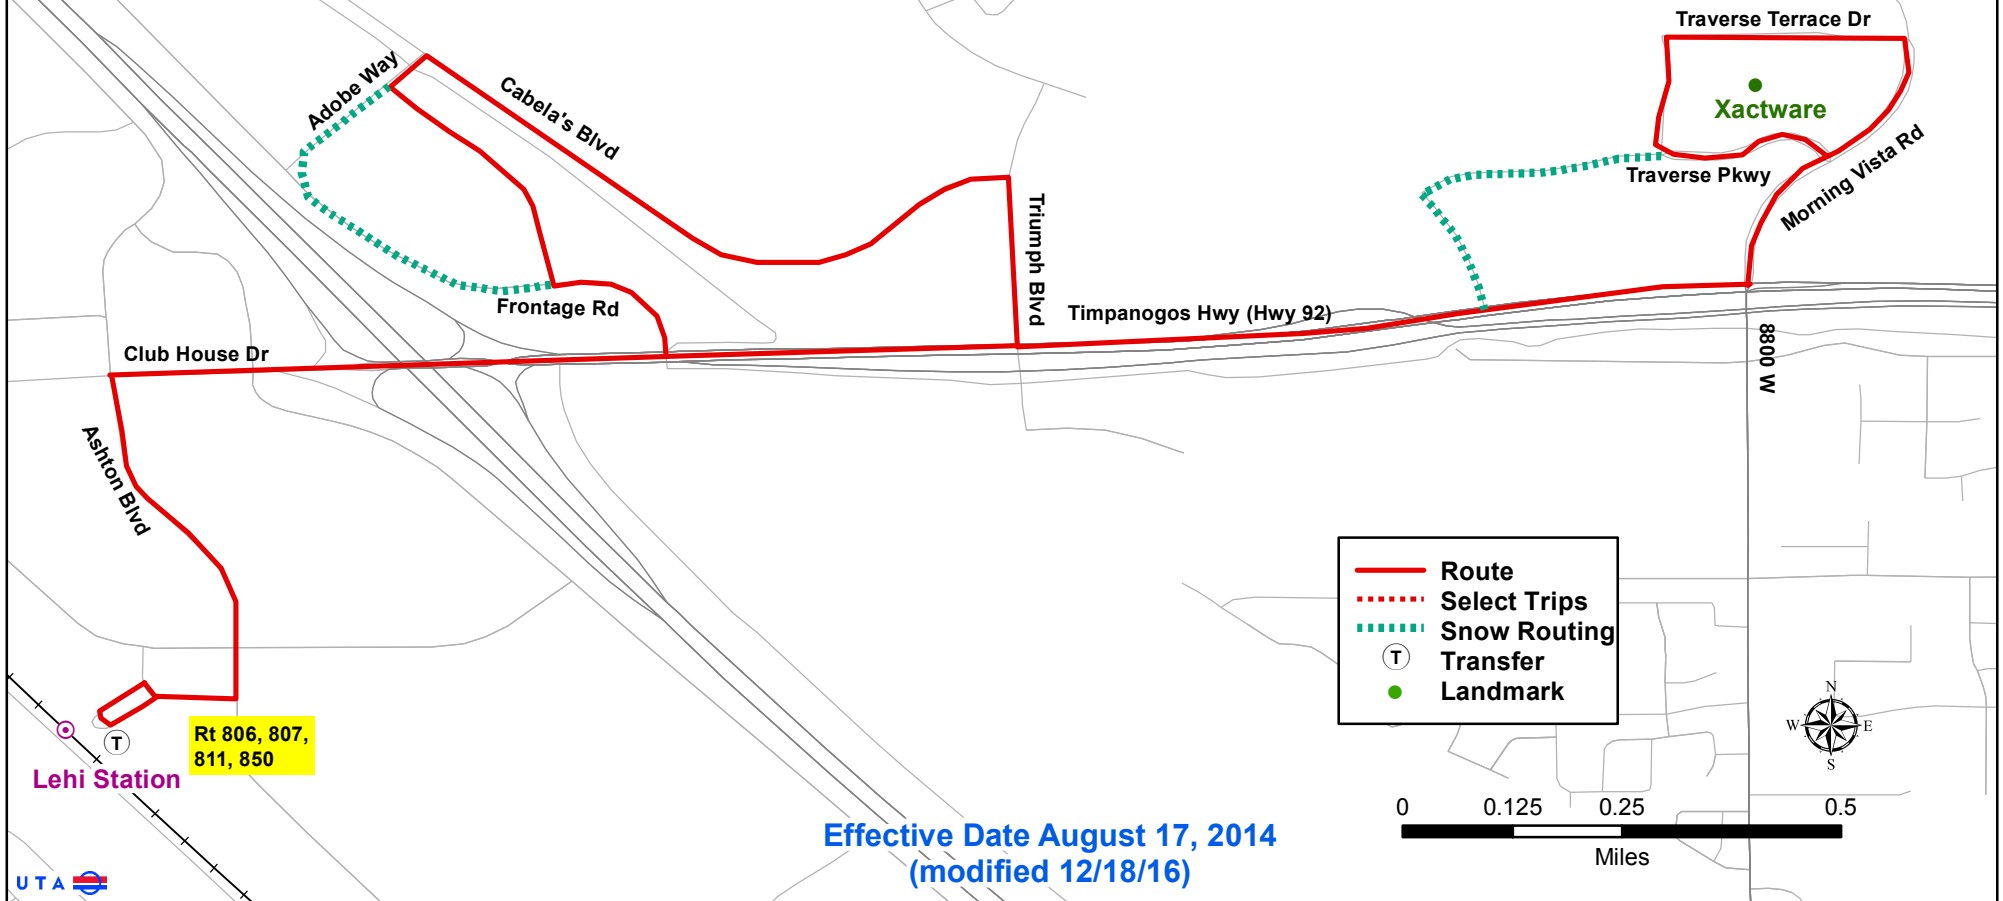

# Route 863

## Lehi Station- Adobe- Xactware

Effective Date August 17, 2014  
(modified 12/18/16)