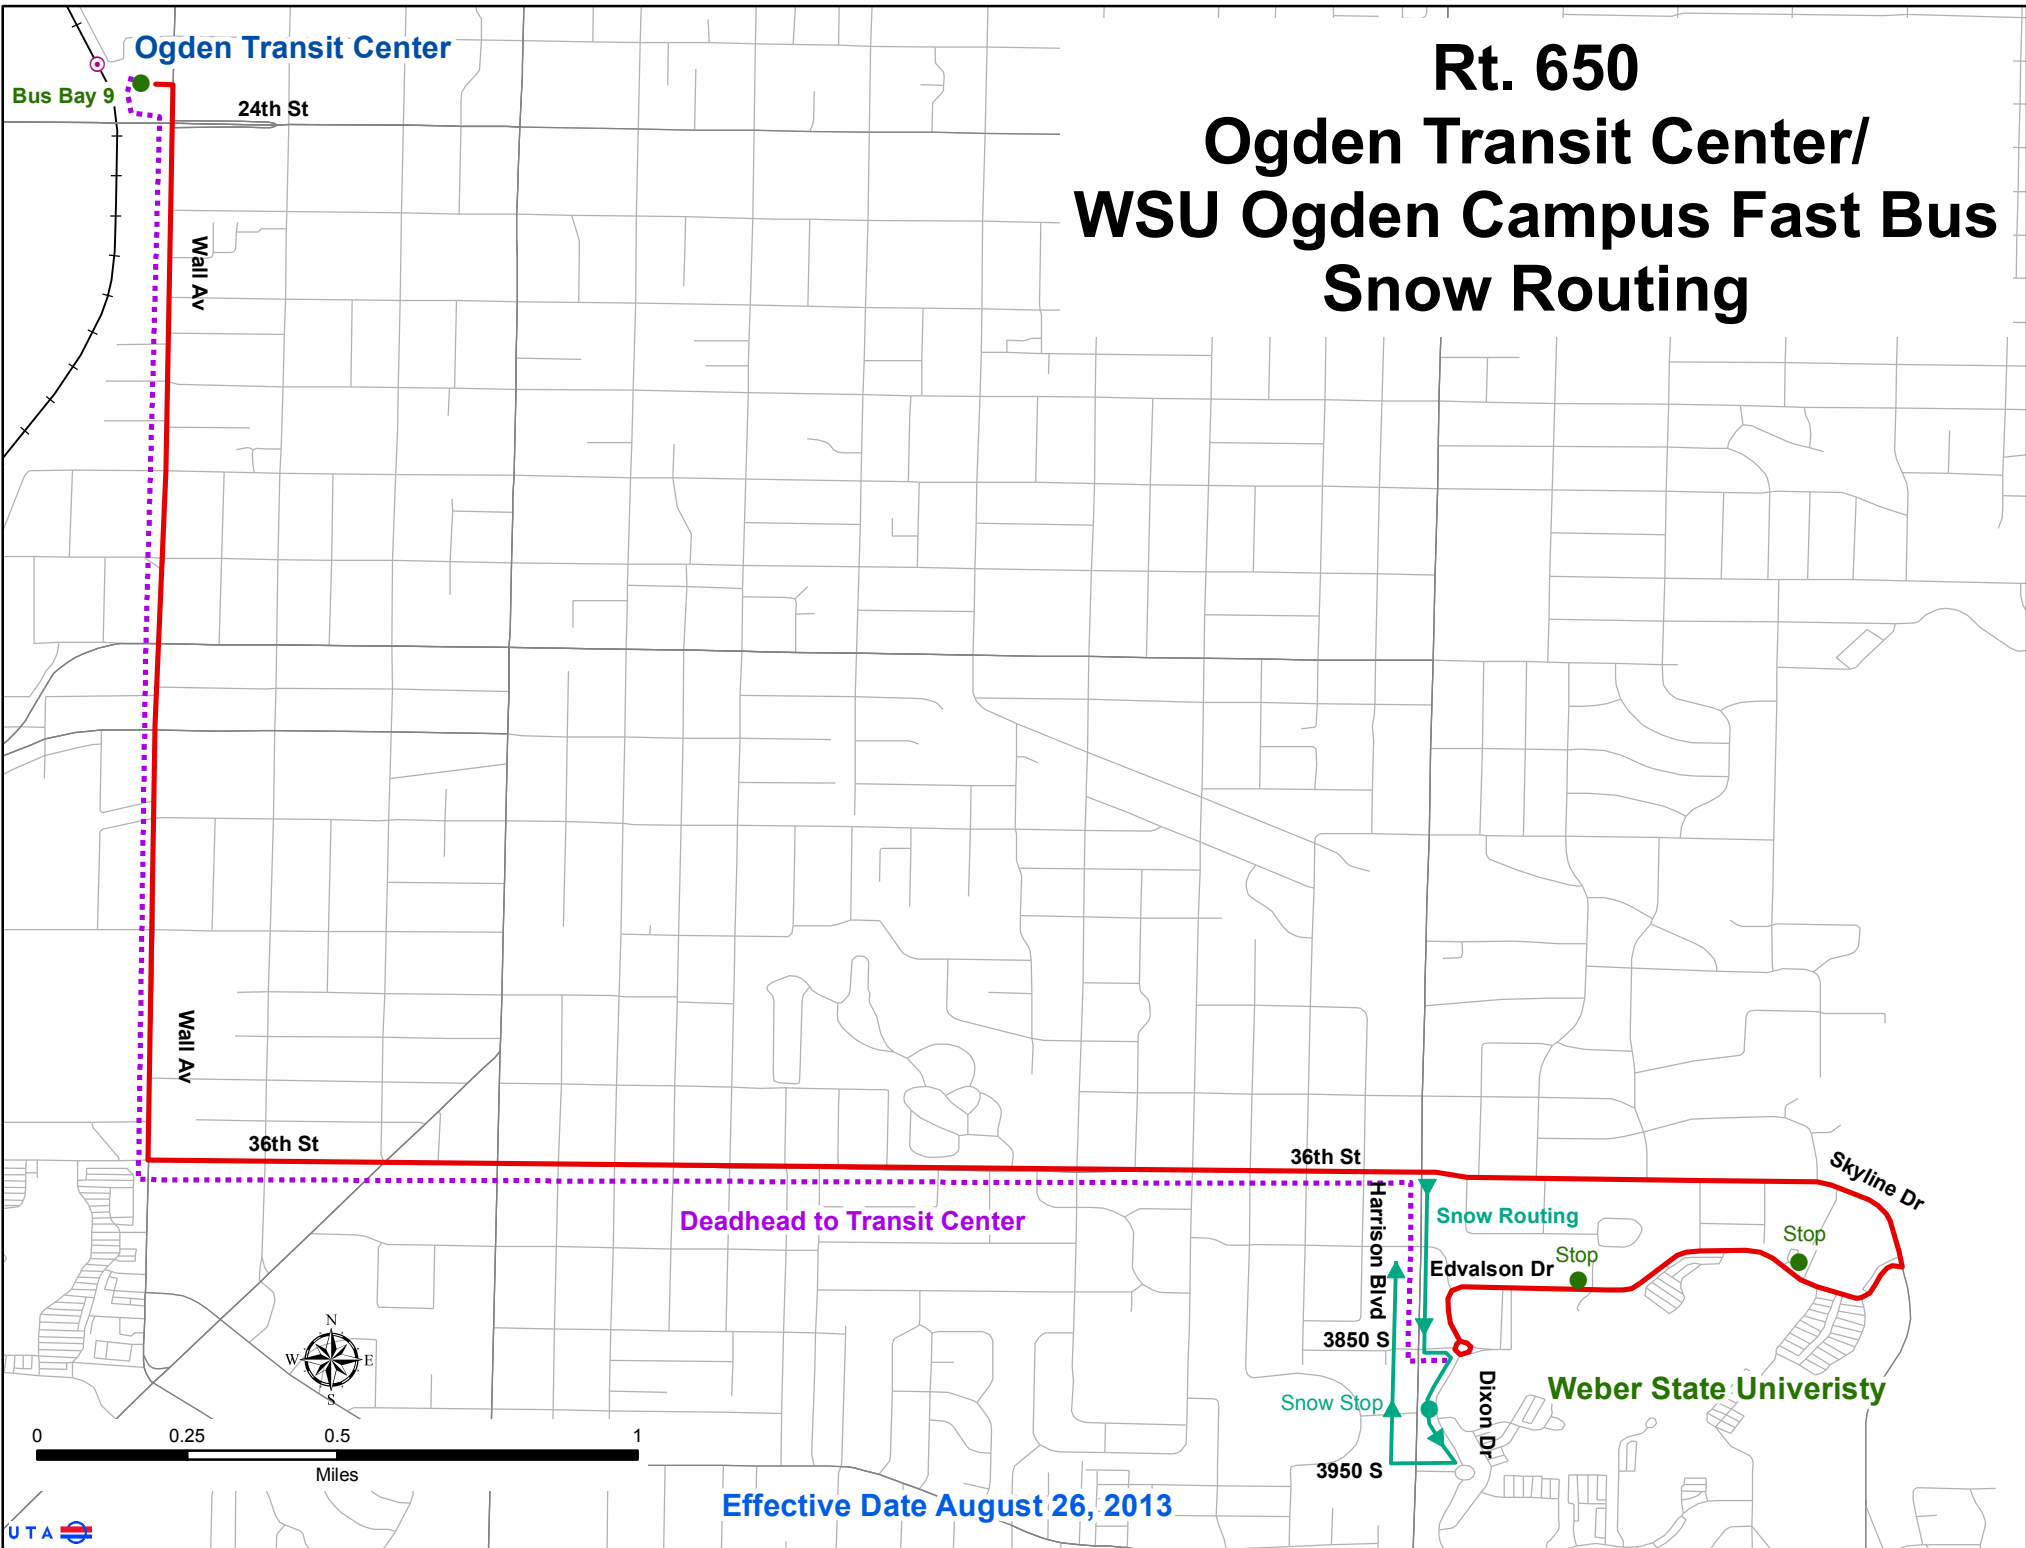

# Rt. 650 Ogden Transit Center/ WSU Ogden Campus Fast Bus Snow Routing

Effective Date August 26, 2013