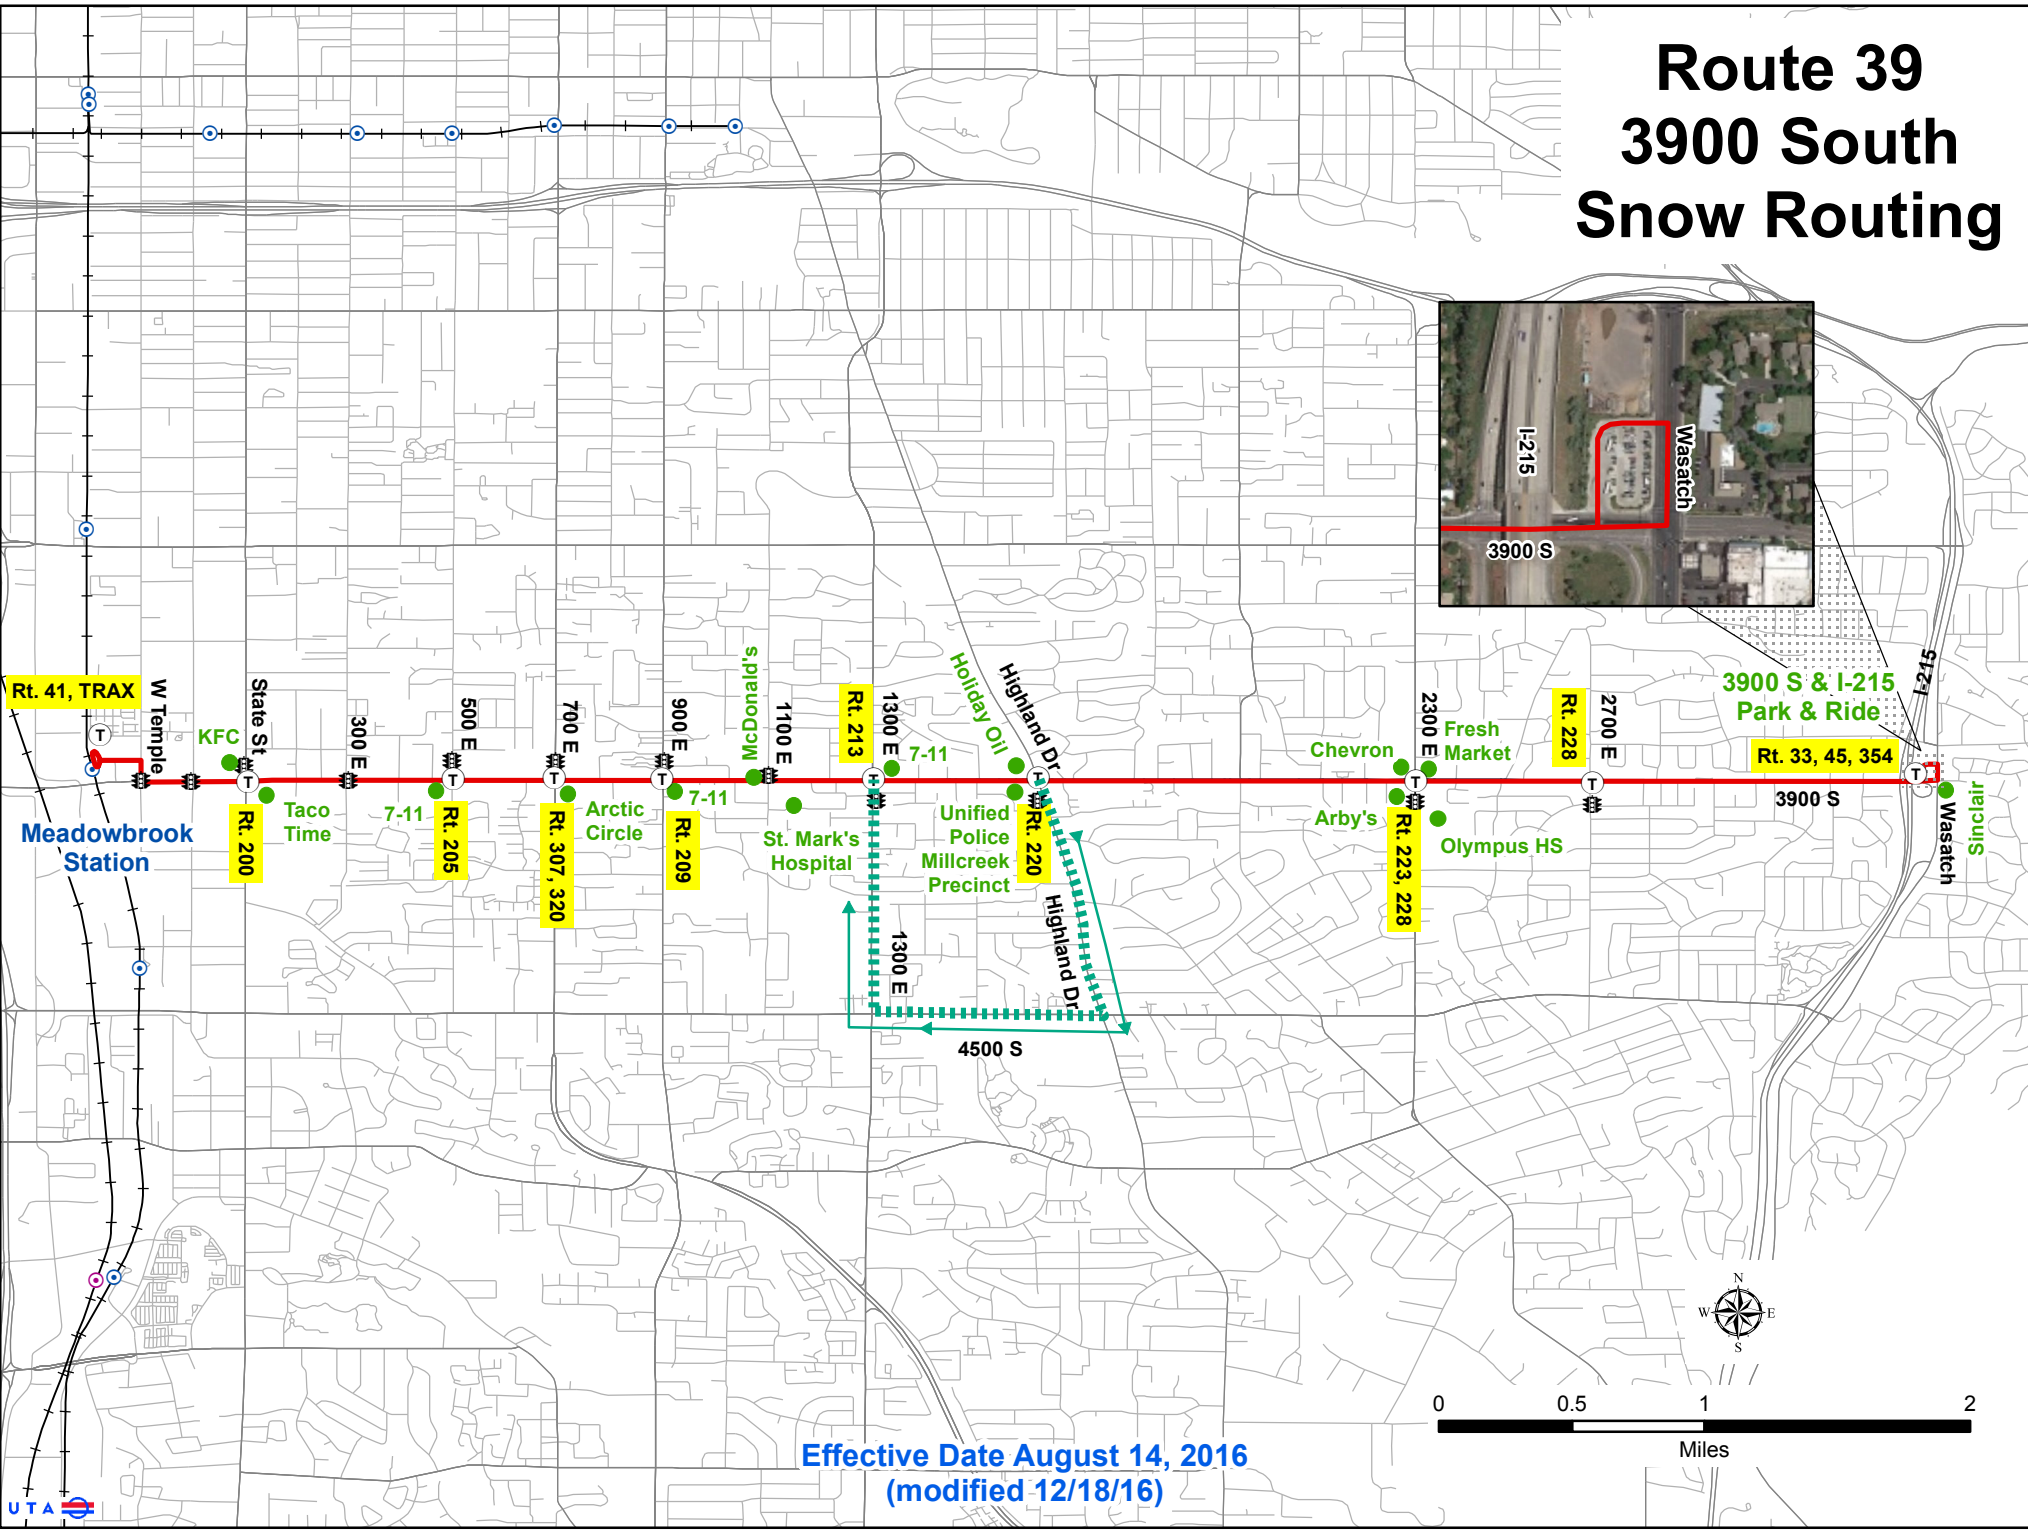

Route 39 3900 South Snow Routing

Effective Date August 14, 2016
(modified 12/18/16)