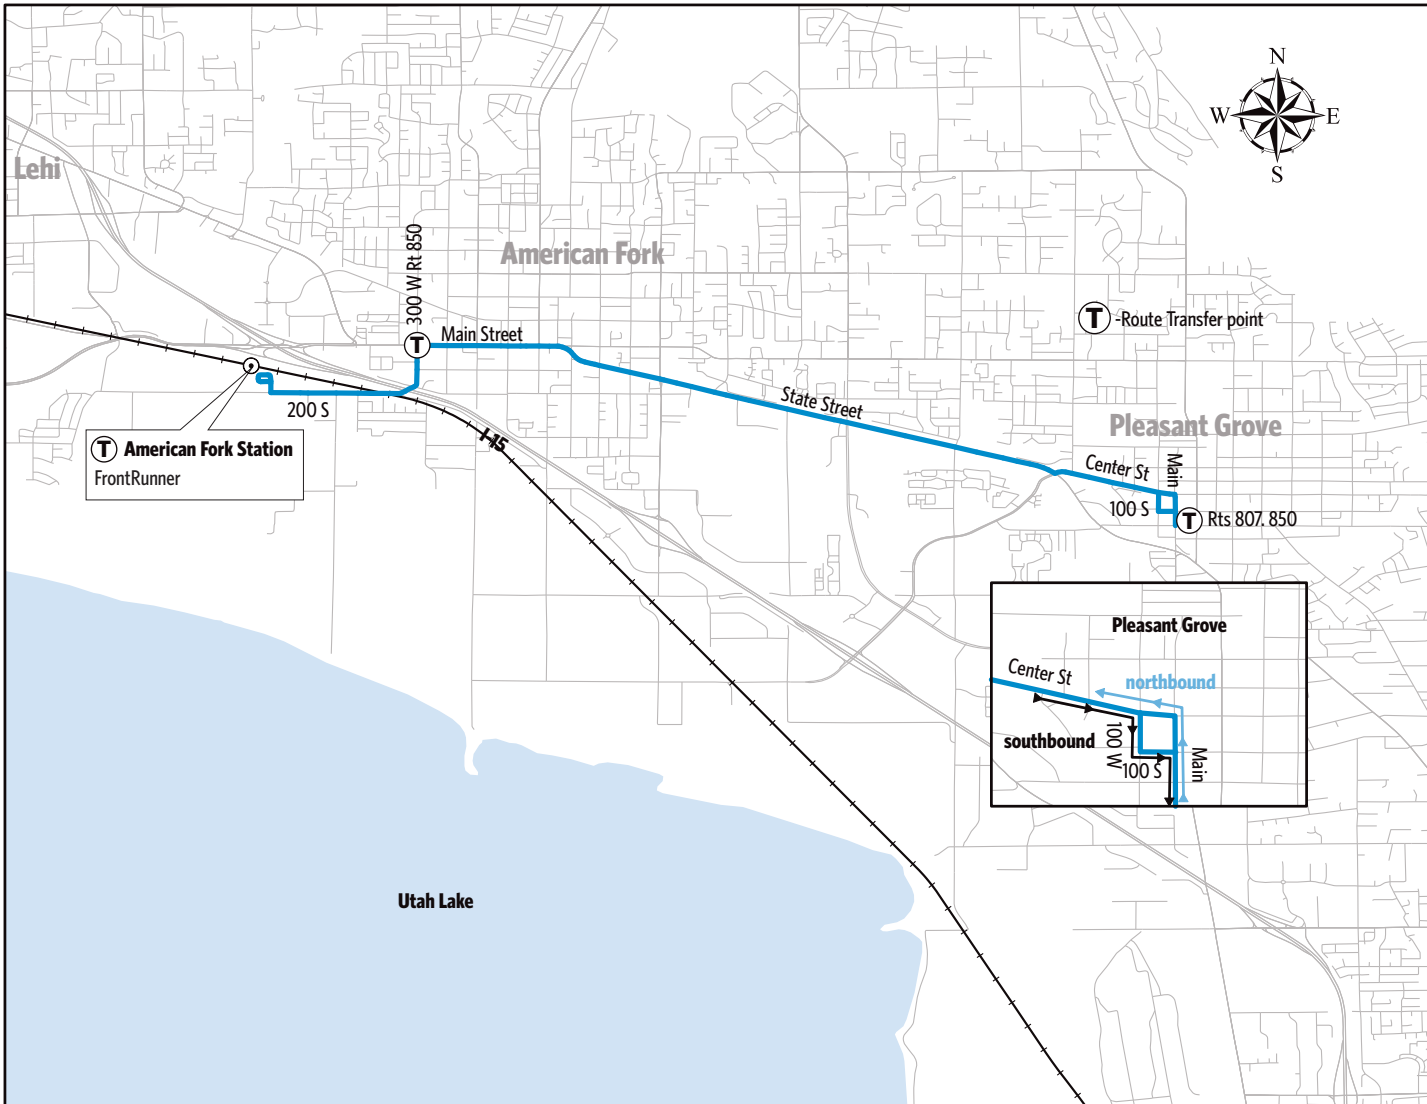

### HOLIDAYS

Please check [rideuta.com](http://rideuta.com) for holiday service information.

American Fork Station,  
American Fork  
Pleasant Grove

UTA  BUS

Effective  
August 2017

## Route 809 - American Fork/Pleasant Grove