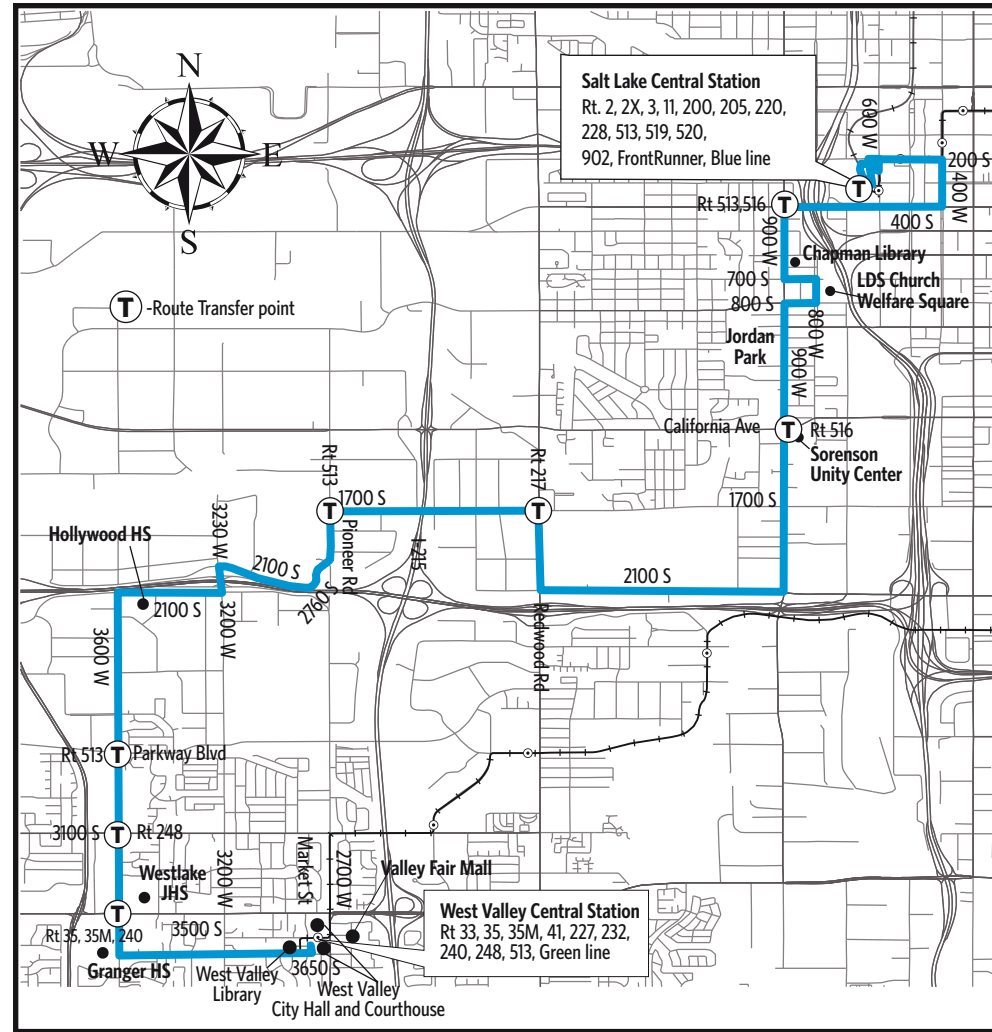

## 509-900 W Shuttle 513-Industrial Business Park Shuttle

**509** Salt Lake Central Station  
LDS Welfare Square  
West Valley Central Station

**513** Salt Lake Central Station  
Lake Park Business Park  
West Valley Central Station

## Route 509 - 900 West Shuttle