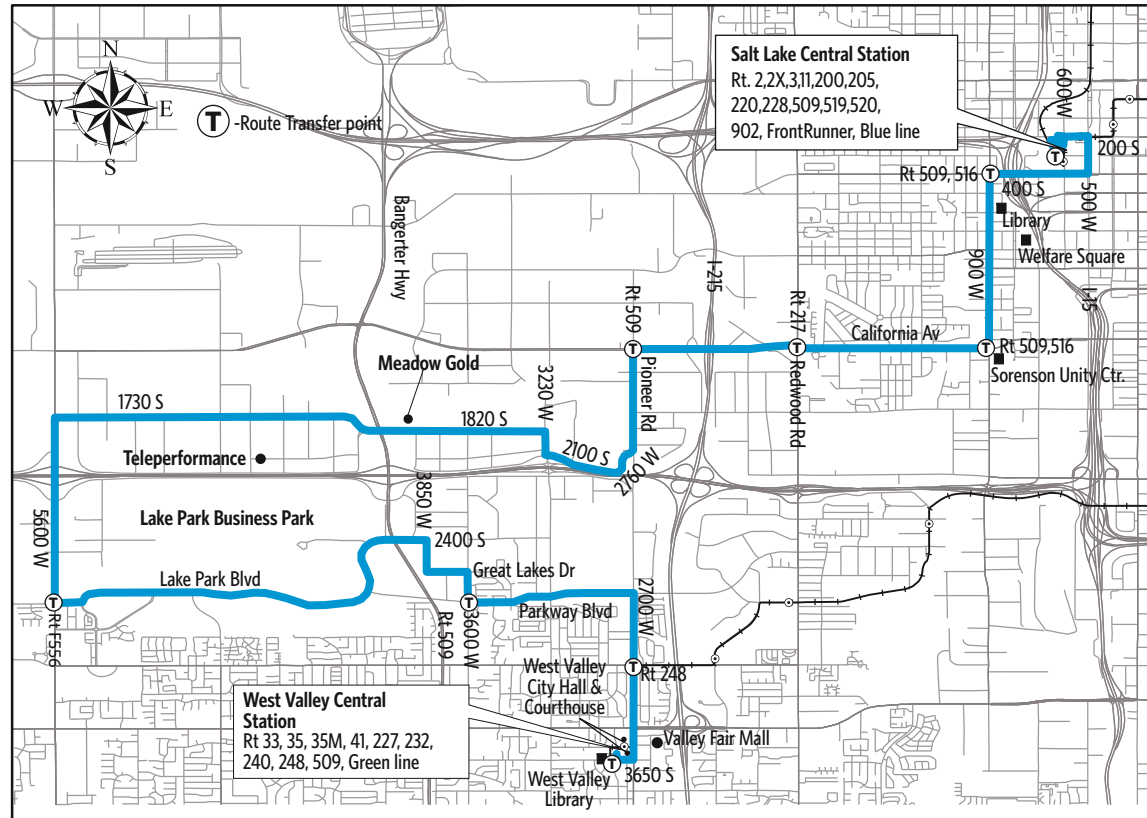

## Route 513 - Industrial Business Park Shuttle

### 513-WEEKDAYS To Salt Lake Central Station

West Valley Central Station	4000 W & Parkway Blvd	1820 S & 3600 W	1300 S & 900 W	Salt Lake Central Station
535a	551a	611a	626a	636a
605	621	641	656	706
430p	446p	508p	526p	536p
500	516	538	556	606

### To West Valley Central Station

Salt Lake Central Station	1300 S & 900 W	1820 S & 3600 W	4000 W & Lake Park Dr	West Valley Central Station
723a	736a	751a	810a	825a
753	807	823	843	859
523p	536p	551p	610p	625p
553	606	621	640	655

## Route 509 - 900 West Shuttle