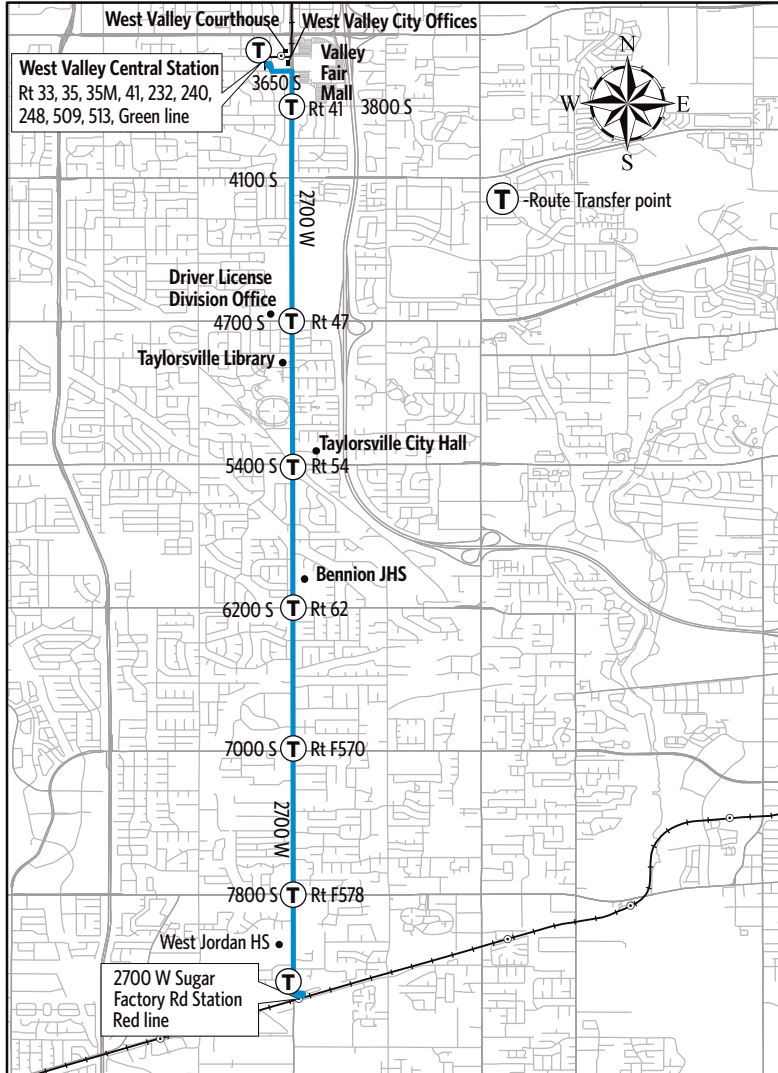

Route 227 - 2700 West

For Information Call 801-RIDE-UTA (801-743-3882)
outside Salt Lake County 888-RIDE-UTA (888-743-3882)
www.rideuta.com

227

HOW TO USE THIS SCHEDULE

Determine your timepoint based on when you want to leave or when you want to arrive. Read across for your destination and down for your time and direction of travel. A route map is provided to help you relate to the timepoints shown. Weekday, Saturday & Sunday schedules differ from one another.

LOST AND FOUND

Weber/South Davis: 801-626-1207 option 3
Utah County: 801-227-8923
Salt Lake County: 801-287-4664
F-Route: 801-287-5355

FARES

Exact Fare is required. Fares are subject to change.

ACCESSIBLE SERVICE

Upon payment of a fare, a transfer is good for travel in any direction, including return trip, for two (2) hours until the time cut. The value of a transfer towards a fare on a more expensive service is the regular cash fare.

2700 W Sugar Factory Rd Station	7000 S & 2700 W	5400 S & 2700 W	West Valley Central Station
648a	654a	701a	710a
718	724	731	740
748	754	801	810
818	824	831	840
848	854	900	910
918	924	930	940
948	954	1000	1010
1048	1054	1100	1110
1148	1154	1200p	1210p
1248p	1254p	100	110
148	154	200	210
248	254	300	310
348	354	400	410
418	424	430	440
448	454	500	510
518	524	530	540
548	554	559	608
618	624	629	638