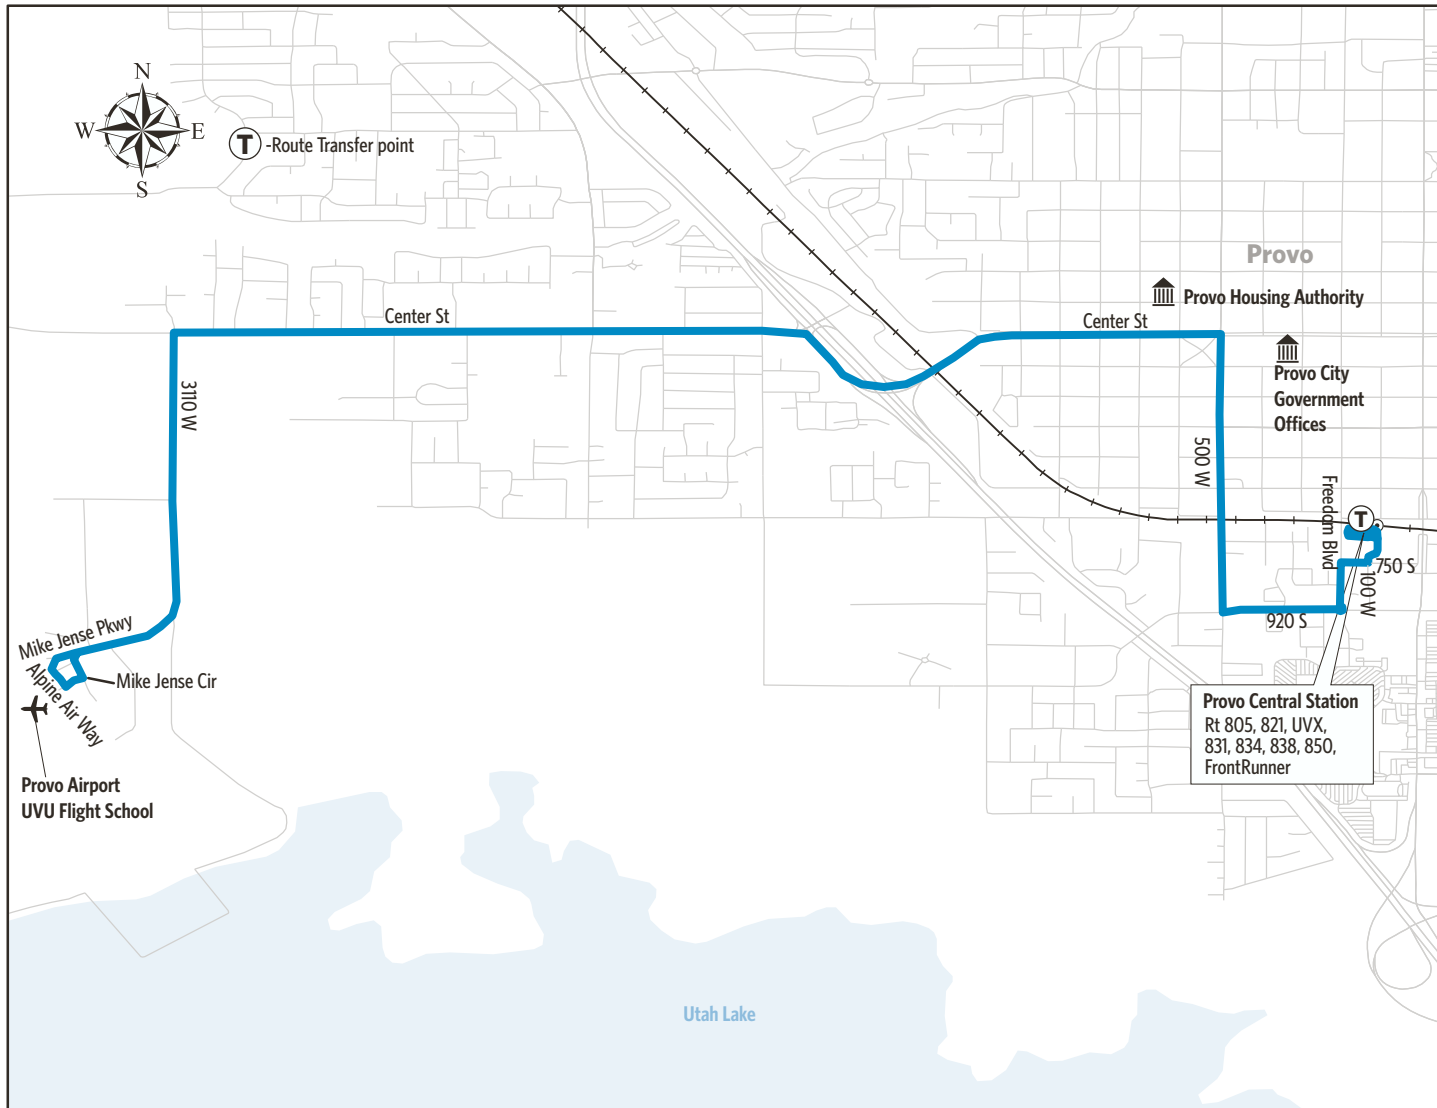

Upon payment of a fare, a transfer is good for travel in any direction, including return trip, for two (2) hours until the time cut. The value of a transfer towards a fare on a more expensive service is the regular cash fare.

Effective August 2019

Route 833-Airport/Provo Station

SEE SOMETHING? SAY SOMETHING!

To contact UTA police:
Call: 801-287-EYES (801-287-3937)
Or Text UTATIP and your tip to 274637

INTERPRETER

801-RIDE-UTA
call (801-743-3882)
Toll-Free (888-743-3882)