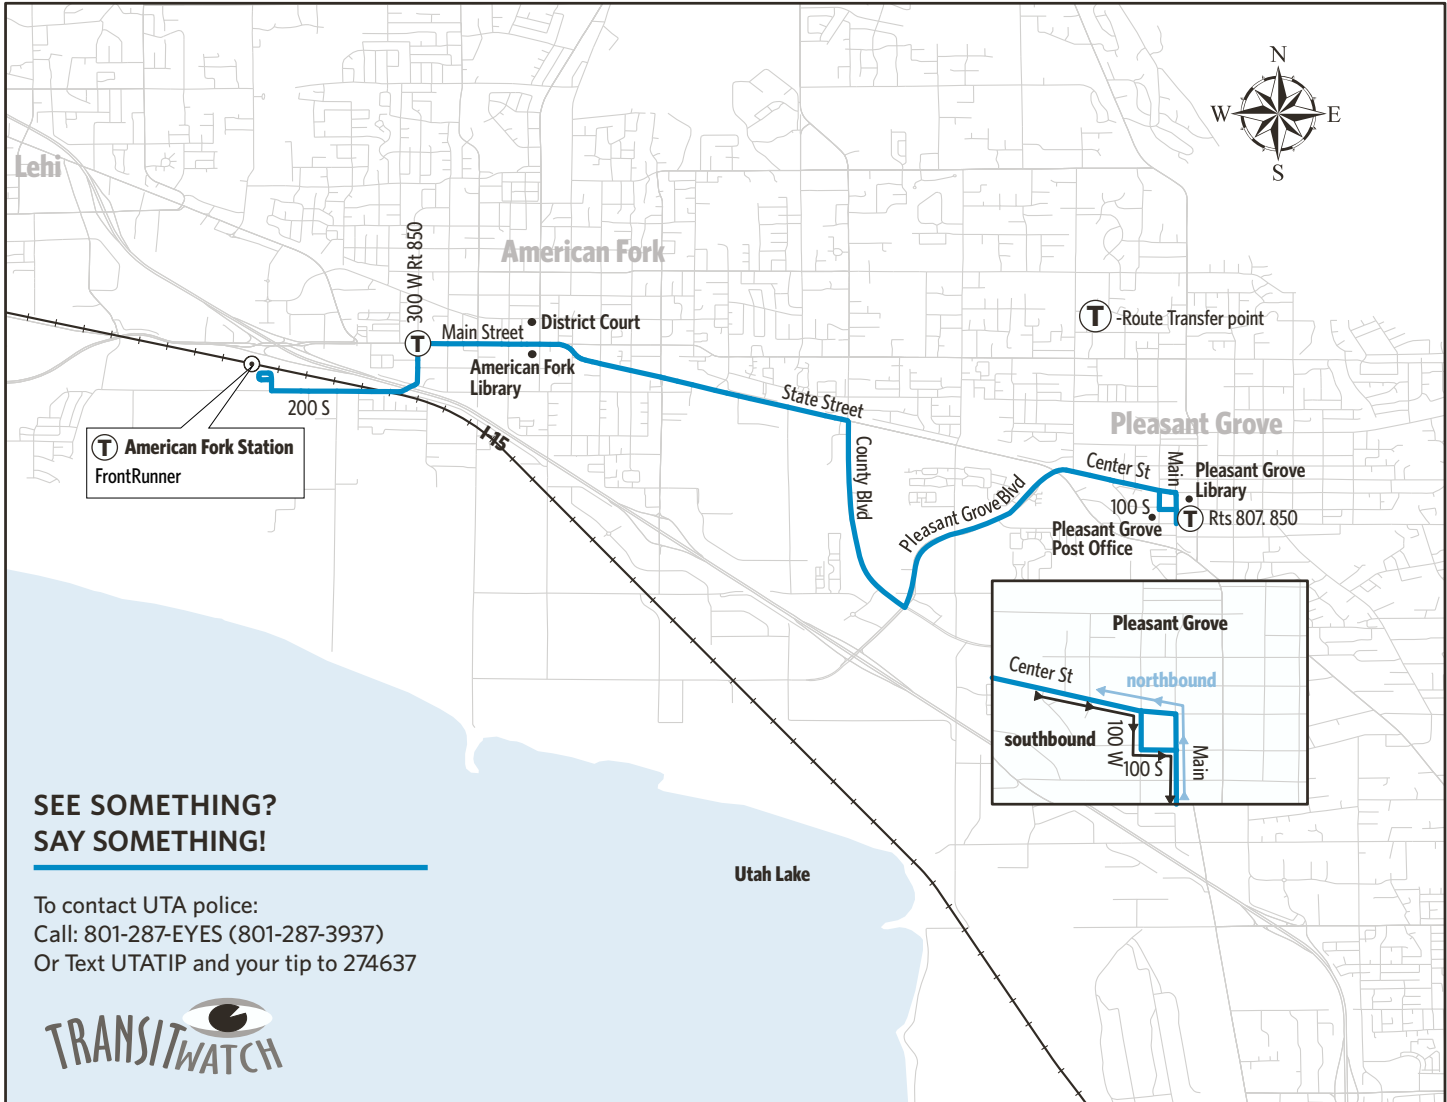

809-WEEKDAYS

Eastbound To Pleasant Grove

American Fork Station	Main & 100 E (American Fork)	150 S & Main (Pleasant Grove)
359p	403p	420p
459	503	520
559	603	620
659	703	720

Westbound to American Fork Station

Upon payment of a fare, a transfer is good for travel in any direction, including return trip, for two (2) hours until the time cut. The value of a transfer towards a fare on a more expensive service is the regular cash fare.

BIKES ON BUSES

The Bikes on Buses service is available on all buses, except Paratransit.

HOLIDAYS

Please check rideuta.com for holiday service information.

809

Pleasant Grove/ American Fork

American Fork Station,
American Fork
Pleasant Grove

UTA  BUS

Effective
August 2019

Route 809 - American Fork/Pleasant Grove

SEE SOMETHING? SAY SOMETHING!

To contact UTA police:
Call: 801-287-EYES (801-287-3937)
Or Text UTATIP and your tip to 274637

Timepoints are approximate and may vary due to road and traffic conditions