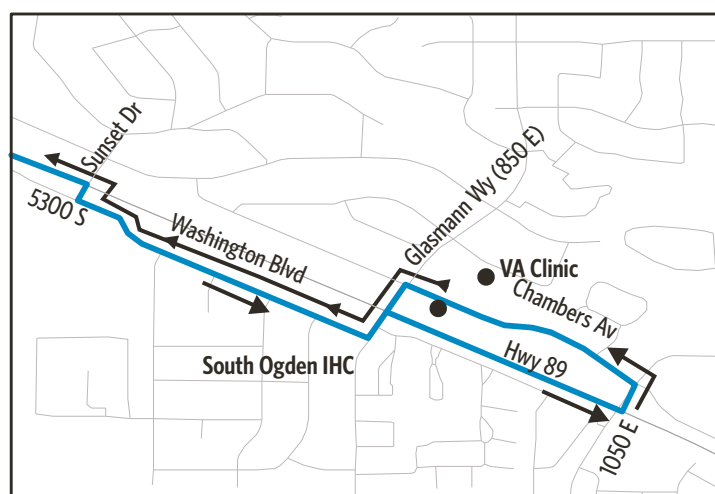

Route 612 - Washington Blvd

SUNDAY  
To North Ogden

For Information Call 801-RIDE-UTA (801-743-3882)  
outside Salt Lake County 888-RIDE-UTA (888-743-3882)  
www.rideuta.com

612

North-South Washington Blvd

HOW TO USE THIS SCHEDULE

Determine your timepoint based on when you want to leave or when you want to arrive. Read across for your destination and down for your time and direction of travel. A route map is provided to help you relate to the timepoints shown. Weekday, Saturday & Sunday schedules differ from one another.

LOST AND FOUND

Weber/South Davis: 801-626-1207 option 3  
Utah County: 801-227-8923  
Salt Lake County: 801-287-4664  
F-Route: 801-287-5355

FARES

Exact Fare is required. Fares are subject to change.

ACCESSIBLE SERVICE