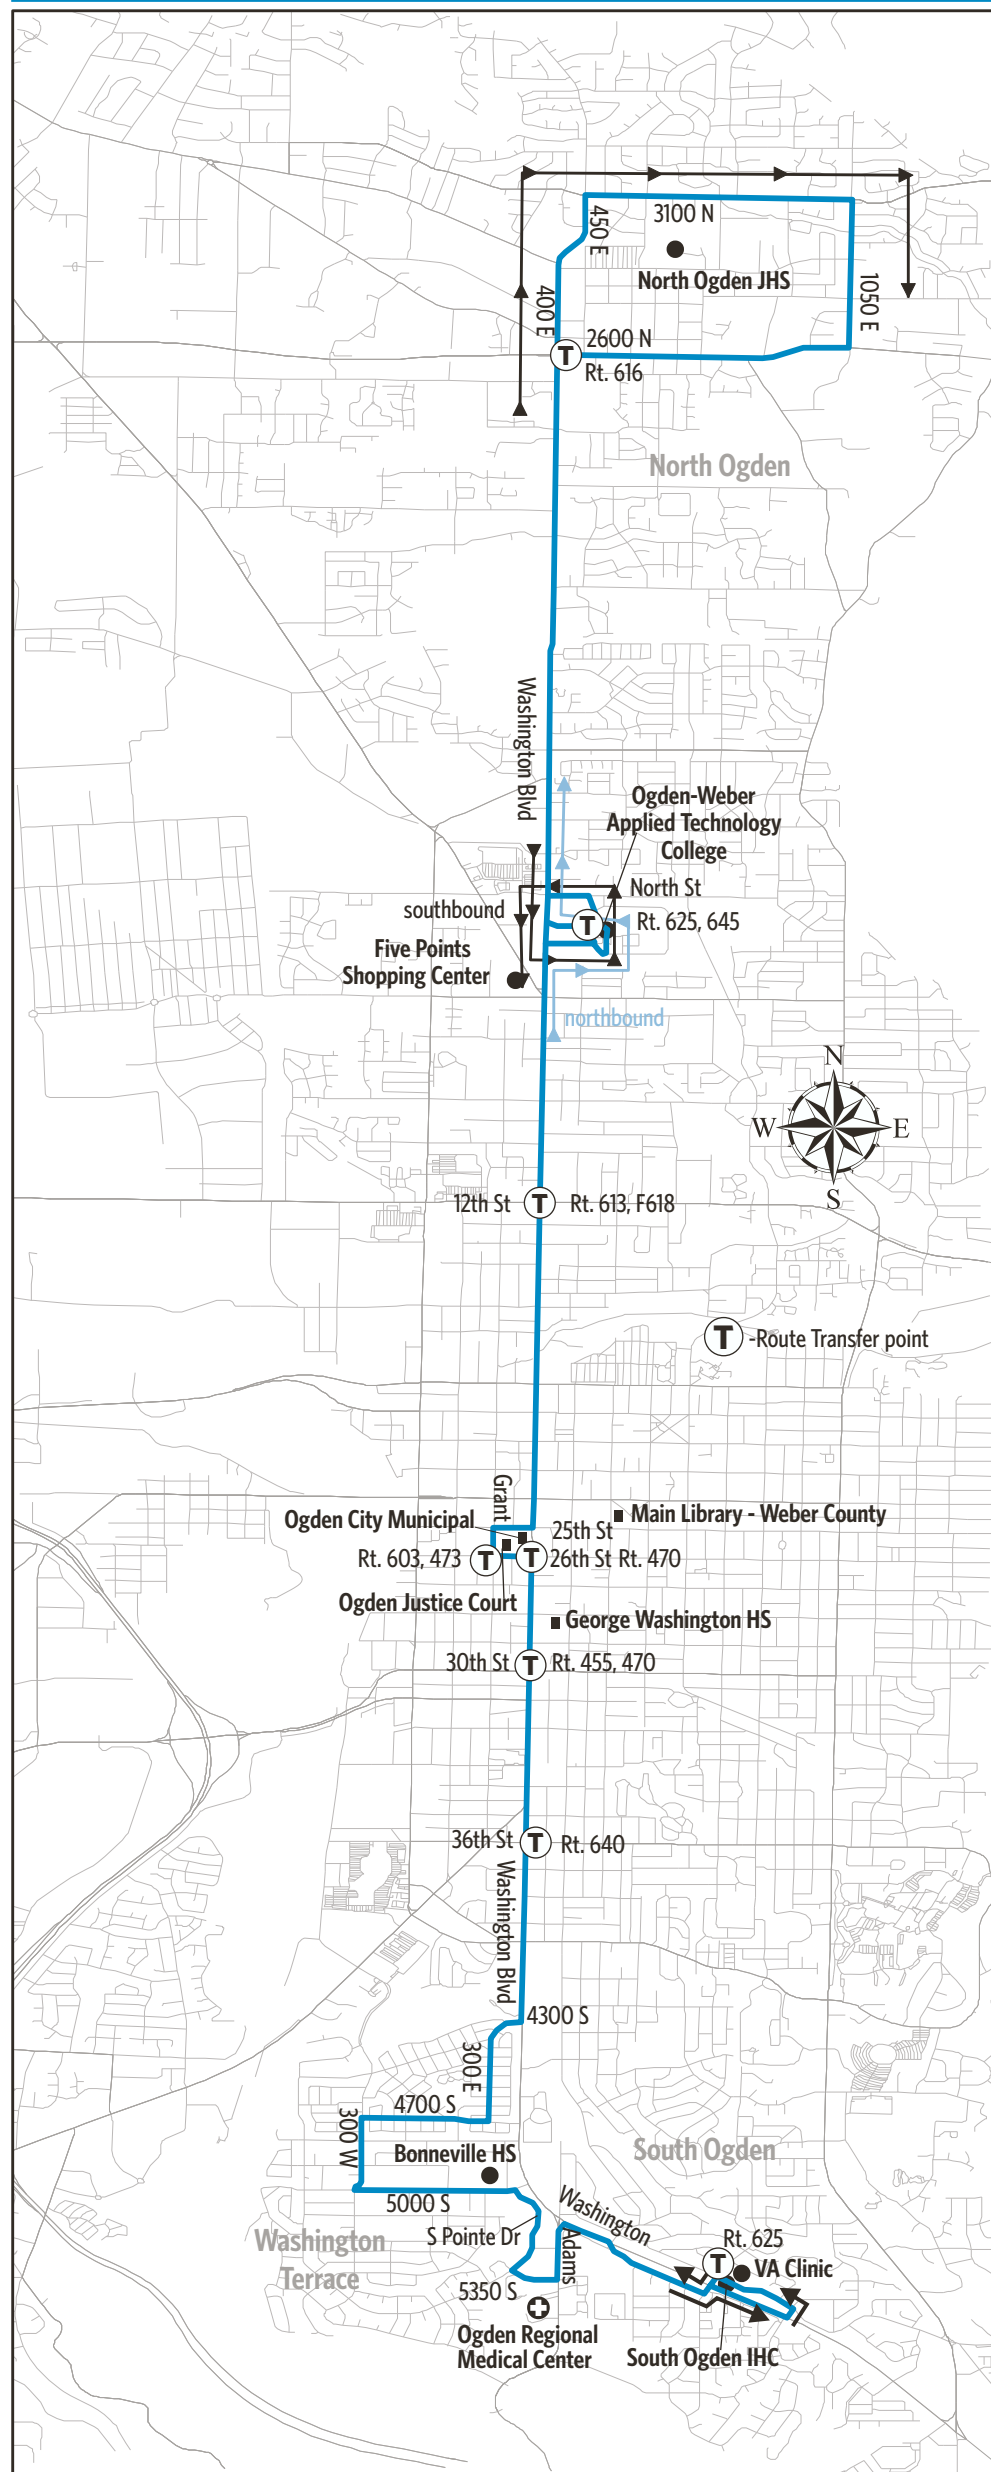

Route 612 - Washington Blvd

SUNDAY  
To North Ogden

For Information Call 801-RIDE-UTA (801-743-3882)  
outside Salt Lake County 888-RIDE-UTA (888-743-3882)  
www.rideuta.com

612

North-South Washington Blvd

HOW TO USE THIS SCHEDULE

Determine your timepoint based on when you want to leave or when you want to arrive. Read across for your destination and down for your time and direction of travel. A route map is provided to help you relate to the timepoints shown. Weekday, Saturday & Sunday schedules differ from one another.

LOST AND FOUND

Weber/South Davis: 801-626-1207 option 3  
Utah County: 801-227-8923  
Salt Lake County: 801-287-4664  
F-Route: 801-287-5355

FARES

Exact Fare is required. Fares are subject to change.

ACCESSIBLE SERVICE

Upon payment of a fare, a transfer is good for travel in any direction, including return trip, for two (2) hours until the time cut. The value of a transfer towards a fare on a more expensive service is the regular cash fare.