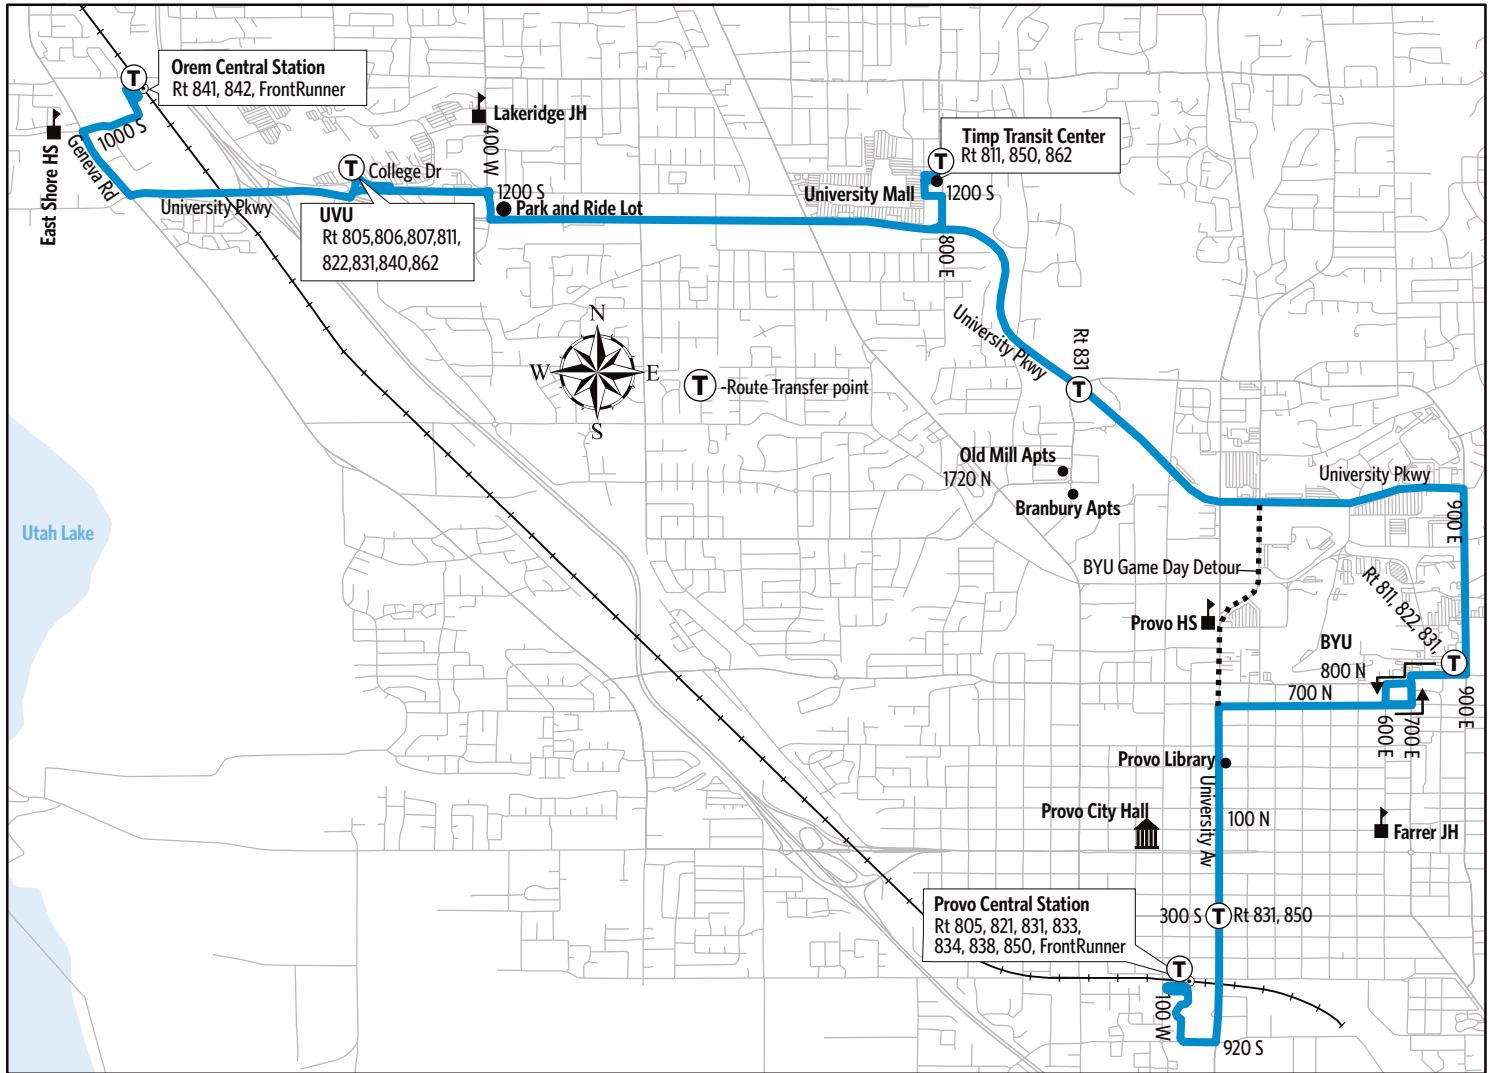

Route 830-Provo/Orem FrontRunner Connector

For Information Call 801-RIDE-UTA (801-743-3882)
 outside Salt Lake County 888-RIDE-UTA (888-743-3882)
www.rideuta.com

830

Orem/Provo FrontRunner Connector

INTERPRETER

HOW TO USE THIS SCHEDULE

Determine your timepoint based on when you want to leave or when you want to arrive. Read across for your destination and down for your time and direction of travel. A route map is provided to help you relate to the timepoints shown. Weekday, Saturday & Sunday schedules differ from one another.

Upon payment of a fare, a transfer is good for travel in any direction, including return trip, for two (2) hours until the time cut. The value of a transfer towards a fare on a more expensive service is the regular cash fare.

SATURDAY

North To Orem Central Station

Provo Central Station	Brigham Young University	Timpanogos Transit Center	Utah Valley University	Orem Central Station
634a	645a	658a	707a	714a
704	715	728	737	744
734	745	758	807	814
804	815	828	837	844
834	845	858	907	914
904	916	930	941	948
934	946	1000	1011	1018
1004	1016	1030	1041	1048
1034	1046	1100	1111	1118
1104	1116	1130	1141	1148
1134	1146	1200p	1211p	1218p
1204p	1216p	1230	1241	1248
1234	1246	100	111	118
104	116	130	141	148
134	146	200	211	218
204	216	230	241	248
234	246	300	311	318
304	316	330	341	349
334	346	400	411	419
404	416	430	441	449
434	446	500	511	519
504	516	530	541	549
534	546	600	611	619
604	616	630	641	649
634	646	700	711	719
704	715	729	739	746
804	815	829	839	846
912	922	935	943	950
1012	1022	1035	1043	1050