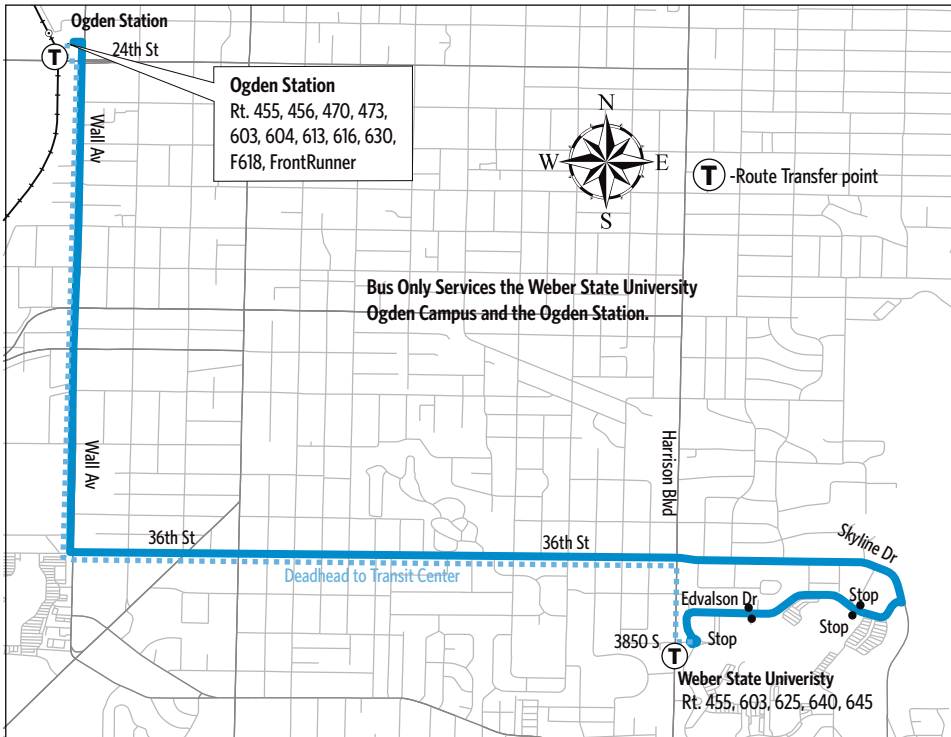

## Ogden Station WSU Ogden Campus Fast Bus

Ogden Station  
WSU Ogden Campus

Route 650 only runs when WSU  
is in session for regular  
fall and winter semester

UTA  BUS

Effective  
April 2018

## Rt. 650 - Ogden Transit Center/WSU Ogden Campus Fast Bus