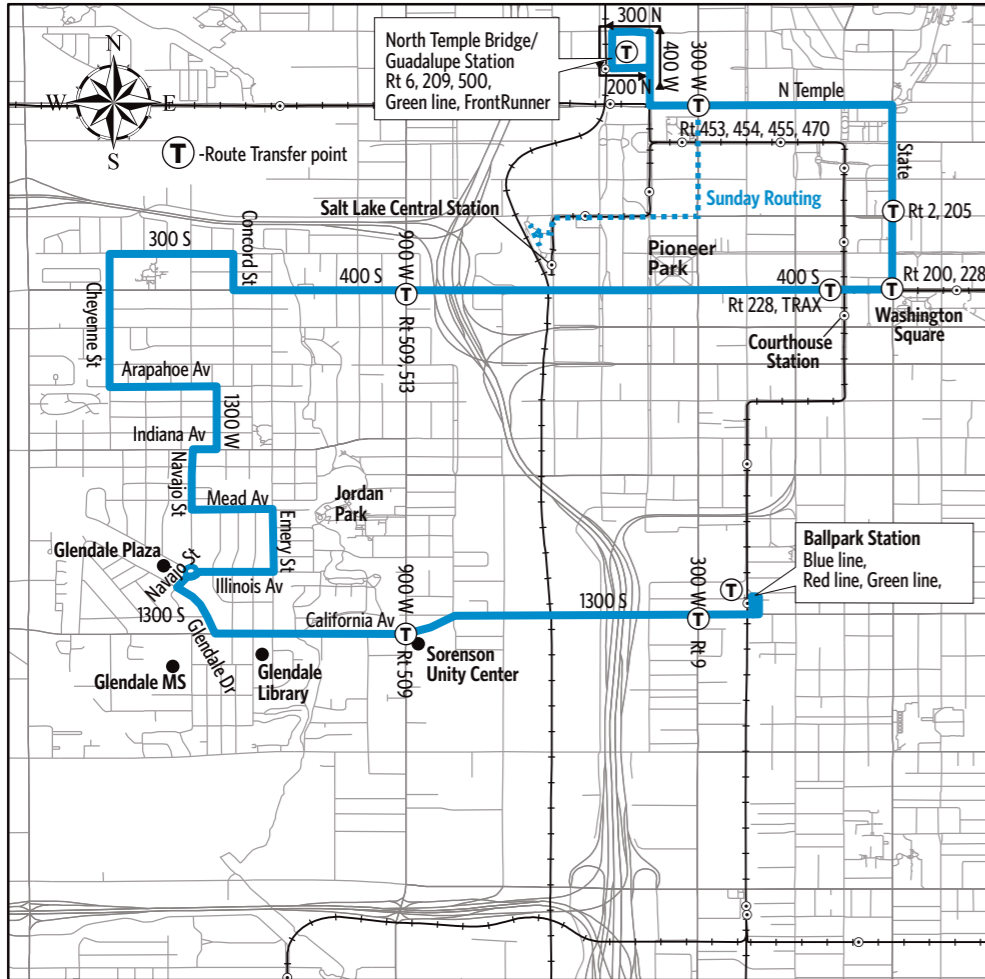

Route 516 - Poplar Grove/Glendale

For Information Call 801-RIDE-UTA (801-743-3882)
outside Salt Lake County 888-RIDE-UTA (888-743-3882)
www.rideuta.com

516

Poplar Grove/Glendale

INTERPRETER

801-RIDE-UTA
call (801-743-3882)
Toll-Free (888-743-3882)

Determine your timepoint based on when you want to leave or when you want to arrive. Read across for your destination and down for your time and direction of travel. A route map is provided to help you relate to the timepoints shown. Weekday, Saturday & Sunday schedules differ from one another.