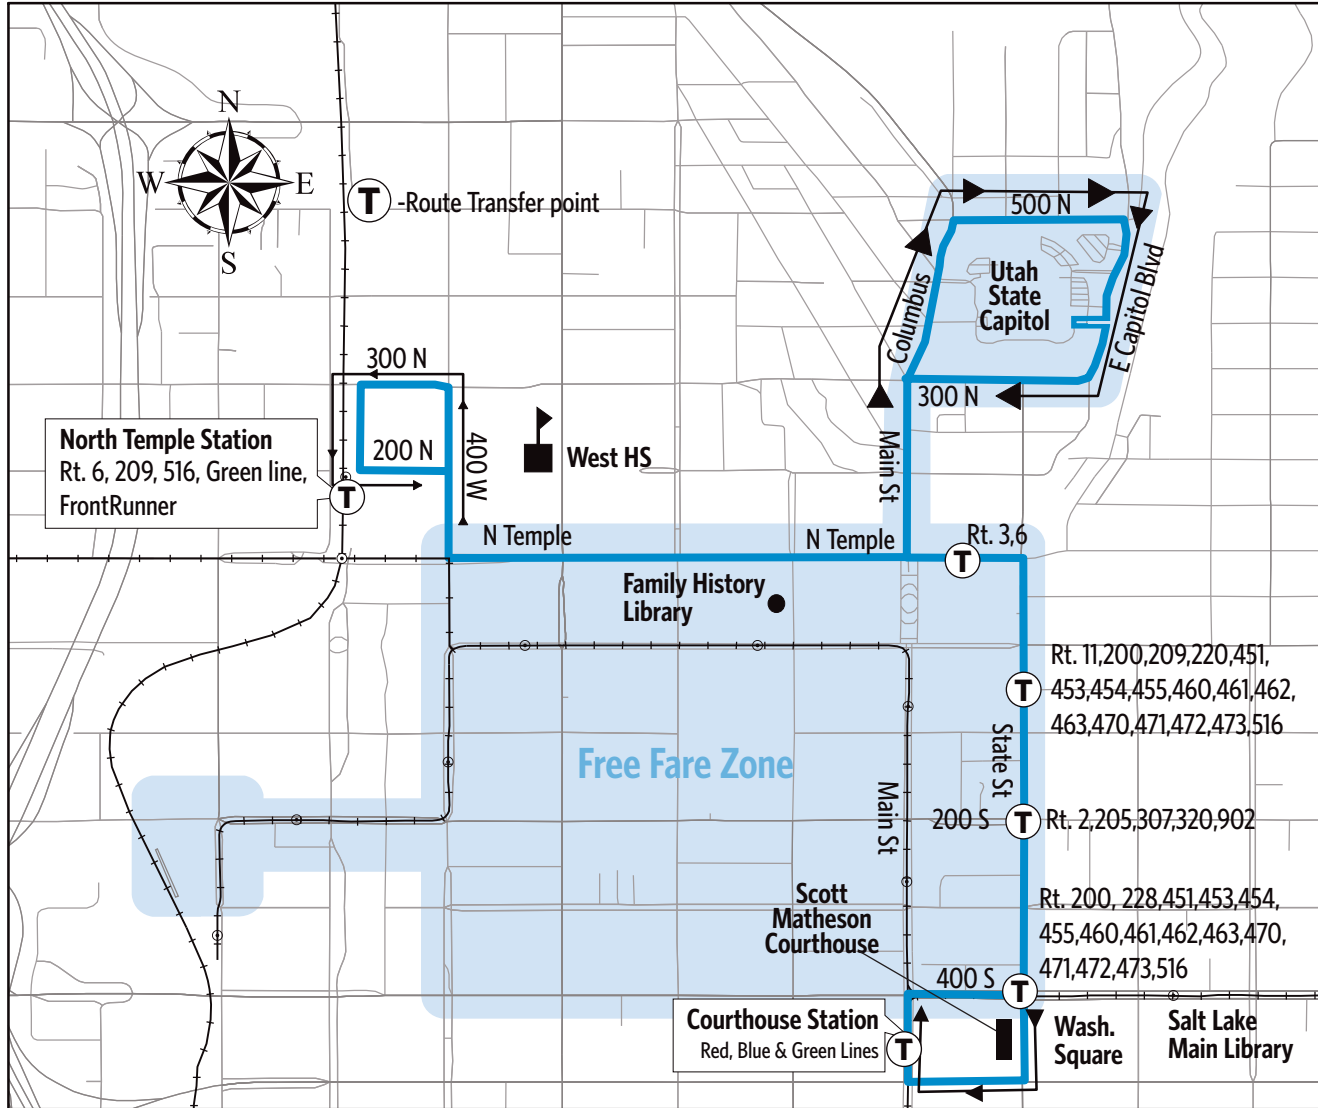

Upon payment of a fare, a transfer is good for travel in any direction, including return trip, for two (2) hours until the time cut. The value of a transfer towards a fare on a more expensive service is the regular cash fare.

Route 500 - State Capitol

Timepoints are approximate and may vary due to road and traffic conditions

INTERPRETER

801-RIDE-UTA
call (801-743-3882)
Toll-Free (888-743-3882)

Intérprete 口譯 thông dịch viên
해석자 tumač переводчик
インタプリタ Dolmetscher 通訳