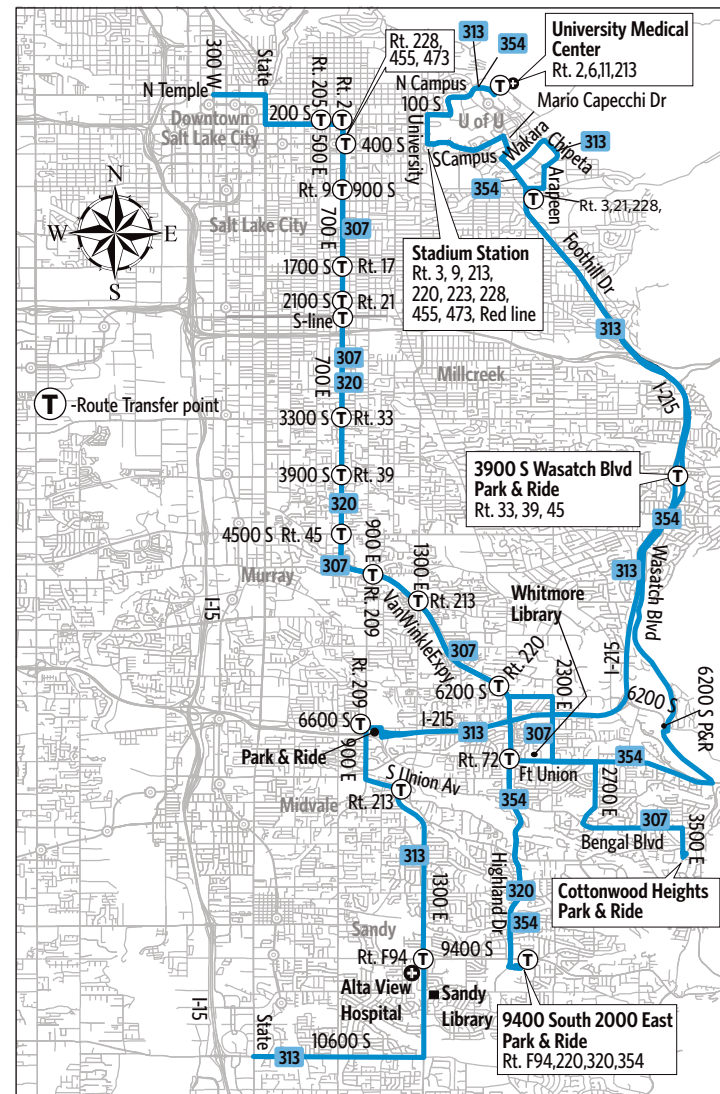

**307 Cottonwood Heights, 313 South Valley / U of U,
320 Highland Dr, 354 Sandy / U of U**

**307 - WEEKDAYS
To Downtown Salt Lake**

Cottonwood Heights Park & Ride	Fort Union Blvd & 2700 E	Vine & Van Winkle	4500 S & 700 E	3900 S & 700 E	3300 S & 700 E	2100 S & 700 E	1700 S & 700 E	900 S & 700 E	200 S & 700 E	North Temple & 300 W
541a	549a	556a	602a	605a	607a	612a	614a	616a	621a	635a
602	610	617	623	626	628	633	635	637	642	656
703	711	718	724	727	729	734	736	738	743	757

To Cottonwood Heights Park and Ride

North Temple & 300 W	North Temple & 50 E	200 S & State St	200 S & 700 E	Cottonwood Heights Park & Ride
412p	417p	421p	427p	507p
442	449	453	459	538
517	524	529	534	613

Park & Ride Lots and Limited Stops

Cottonwood Heights (P&R)	Vine St & Van Winkle (Northbound)	400 S 700 E
3455 E Bengal Blvd (P&R)	5600 S Van Winkle	200 S 700 E
3281 E Bengal Blvd	1300 E Van Winkle	
2925 E Bengal Blvd (P&R)	900 E Van Winkle	All stops beginning at 200 S 700 E
2601 E Bengal Blvd	4500 S 700 E	(outbound bus does not stop at 160 S State)
2700 E & Bridgewater Dr	3900 S 700 E	
2700 E & Promenade Dr	3300 S 700 E	
2695 E Fort Union Blvd (P&R)	2700 S 700 E	
2300 E Fort Union Blvd	2100 S 700 E	
6600 S 2300 E	1700 S 700 E	
6313 S 2300 E (P&R)	1300 S 700 E	
2200 E 6200 S	900 S 700 E	
2010 E 6200 S	600 S 700 E	

To 9400 S 2000 E Park & Ride

University Medical Center	Stadium Station	Wakara Way & Foothill Dr	9400 S & 2000 E Park and Ride
245p	252p	258p	342p
415	422	428	512
515	524	531	618

Park & Ride Lots and Limited Stops