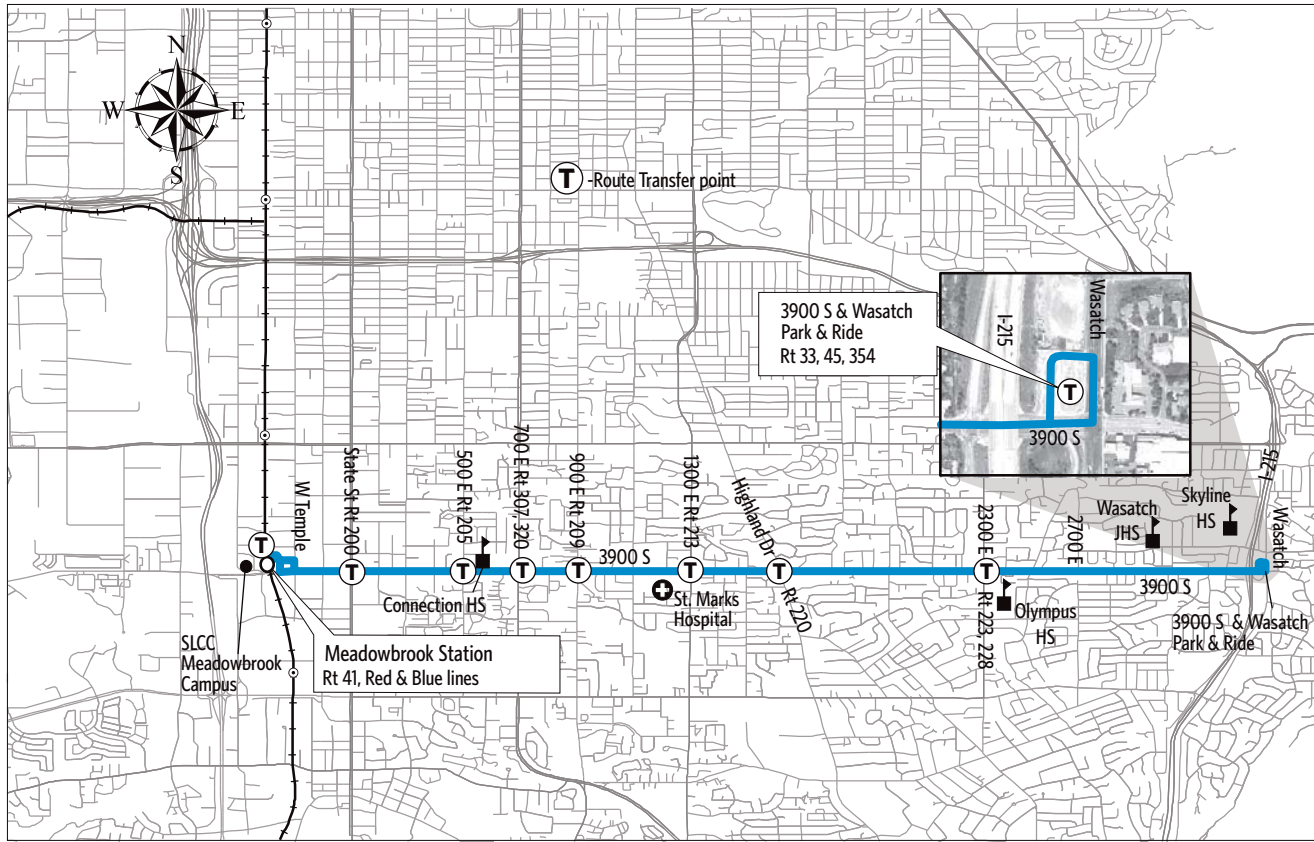

Route 39 - 3900 South

SEE SOMETHING? SAY SOMETHING!

To contact UTA police:
Call: 801-287-EYES (801-287-3937)
Or Text UTATIP and your tip to 274637

INTERPRETER

801-RIDE-UTA
call (801-743-3882)
Toll-Free (888-743-3882)

Intérprete 口譯 thông dịch viên
해석자 tumač переводчик
インタプリタ Dolmetscher 通訳

SUNDAY To Meadowbrook Station

For Information Call 801-RIDE-UTA (801-743-3882)
outside Salt Lake County 888-RIDE-UTA (888-743-3882)
www.rideuta.com

39

3900 S & Wasatch Blvd	3900 S & 2300 E	3900 S & Highland Dr	3900 S & 1300 E	3900 S & 500 E	3900 S & State St	Meadowbrook Station
834a	839a	843a	845a	849a	852a	855a
934	939	943	945	949	952	955
1034	1039	1043	1045	1049	1052	1055
1134	1139	1143	1145	1149	1152	1155
1234p	1239p	1243p	1245p	1249p	1252p	1255p
134	139	143	145	149	152	155
234	239	243	245	249	252	255
334	339	343	345	349	352	355
434	439	443	445	449	452	455
534	539	543	545	549	552	555

HOW TO USE THIS SCHEDULE

Determine your timepoint based on when you want to leave or when you want to arrive. Read across for your destination and down for your time and direction of travel. A route map is provided to help you relate to the timepoints shown. Weekday, Saturday & Sunday schedules differ from one another.

UTA SERVICE DIRECTORY

- General Information, Schedules, Trip Planning and Customer Feedback: 801-RIDE-UTA (801-743-3882)
- Outside Salt Lake County call 888-RIDE-UTA (888-743-3882)
- For 24 hour automated service for next bus available use option 1. Have stop number and 3 digit route number (use 0 or 00 if number is not 3 digits).
- Pass By Mail Information 801-262-5626
- For Employment information please visit <http://www.rideuta.com/careers/>
- Travel Training 801-287-2275

LOST AND FOUND

Weber/South Davis: 801-626-1207 option 3
Utah County: 801-227-8923
Salt Lake County: 801-287-4664
F-Route: 801-287-5355

FARES

Exact Fare is required. Fares are subject to change.

ACCESSIBLE SERVICE

Wheelchair accessible buses are available on all routes. Alternate format schedules are available upon request. Telephone communication for deaf/hearing impaired persons is available by dialing 711.

TRANSFERS

Upon payment of a fare, a transfer is good for travel in any direction, including return trip, for two (2) hours until the time cut. The value of a transfer towards a fare on a more expensive service is the regular cash fare.

BIKES ON BUSES

The Bikes on Buses service is available on all buses, except Paratransit.

HOLIDAYS

Please check rideuta.com for holiday service information.