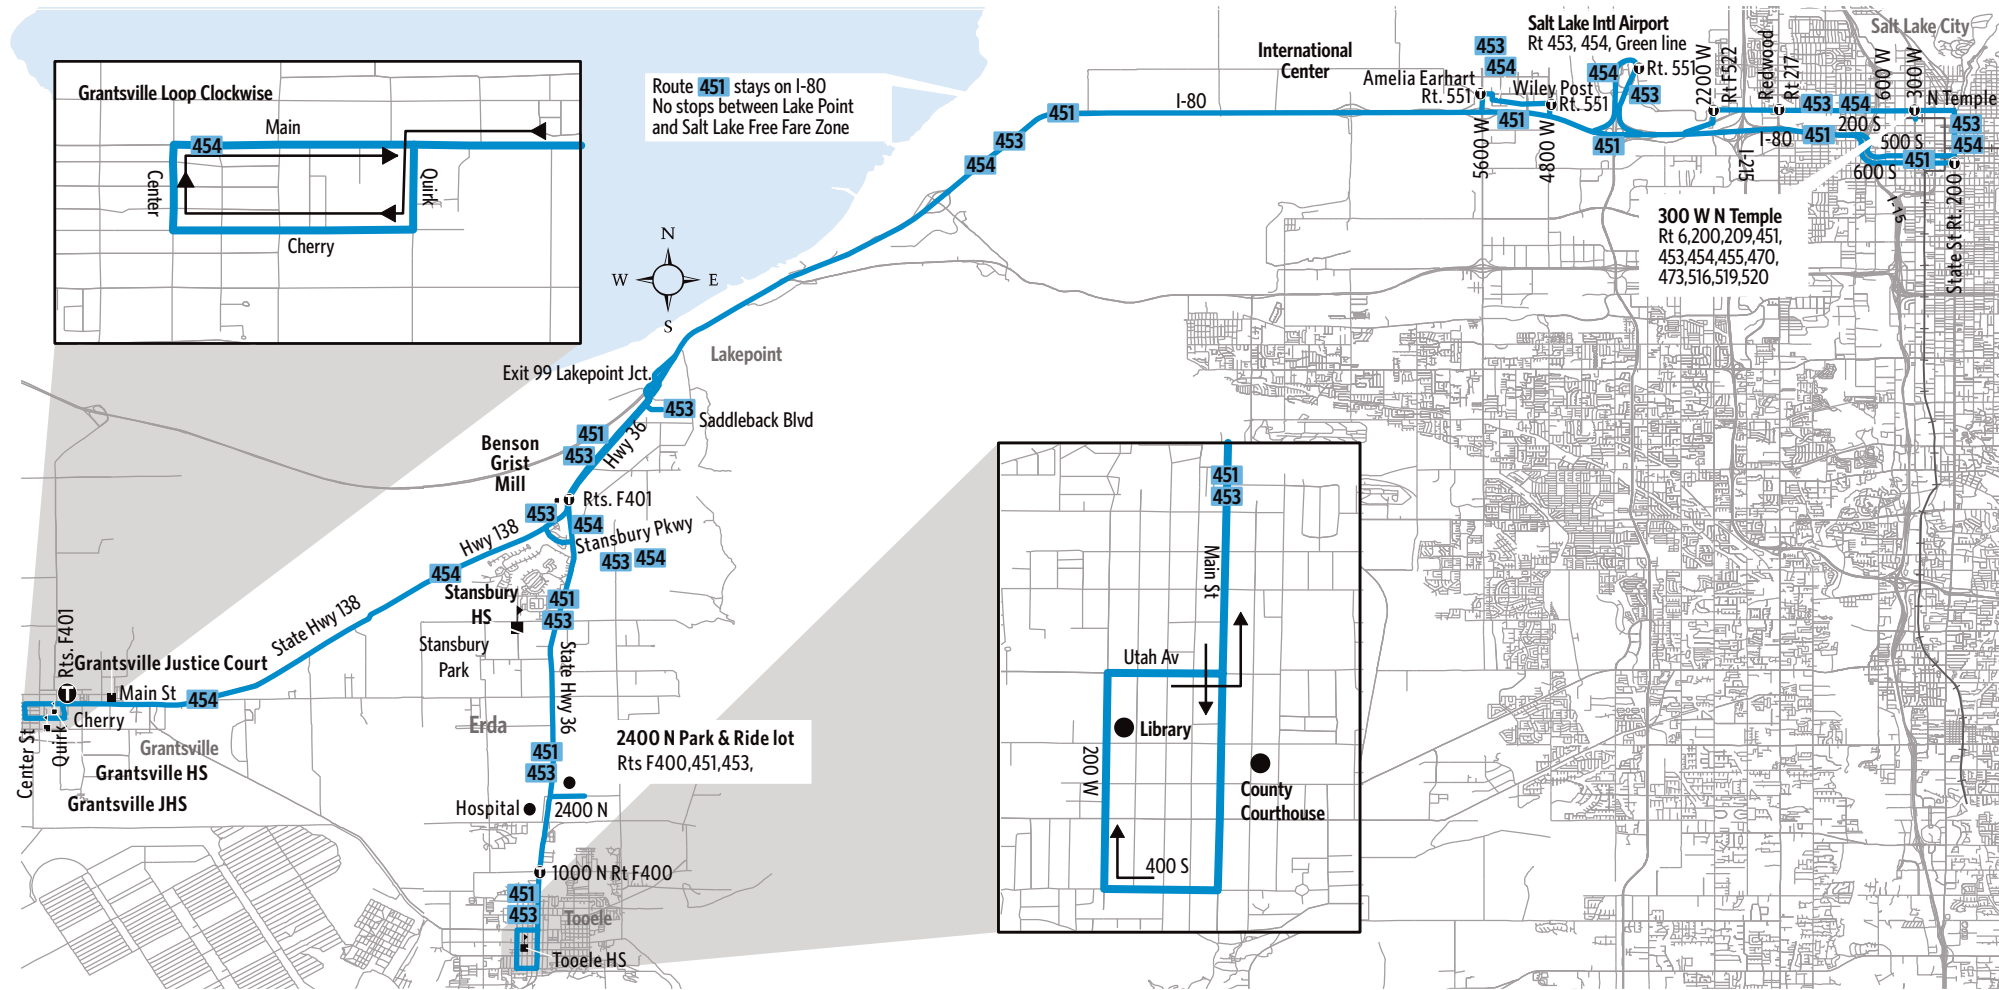

Route 451,453,454

For Information Call 801-RIDE-UTA (801-743-3882)
outside Salt Lake County 888-RIDE-UTA (888-743-3882)
www.rideuta.com

451, 453, 454

Tooele/Grantsville

Tooele
Grantsville
International Center
Salt Lake Airport
Downtown Salt Lake

HOW TO USE THIS SCHEDULE

Determine your timepoint based on when you want to leave or when you want to arrive. Read across for your destination and down for your time and direction of travel. A route map is provided to help you relate to the timepoints shown. Weekday, Saturday & Sunday schedules differ from one another.

Upon payment of a fare, a transfer is good for travel in any direction, including return trip, for two (2) hours until the time cut. The value of a transfer towards a fare on a more expensive service is the regular cash fare.

No Stops between Benson Grist Mill and Salt Lake. PREMIUM FARE REQUIRED.

451- Park & Ride Lots and Limited Stops

SALT LAKE COUNTY All Stops in the Free Fare Zone	200 S 200 West Vine St & 200 West 150 West Utah Ave
TOOELE COUNTY 340 N & Main S Vine & Main St 200 S & Main St 400 S Main St 400 S 200 West	200 N Main St 1000 N Main St 2400 N & HWY 36 Park & Ride Lot State Hwy 36 & Stansbury Pkwy Benson Grist Mill