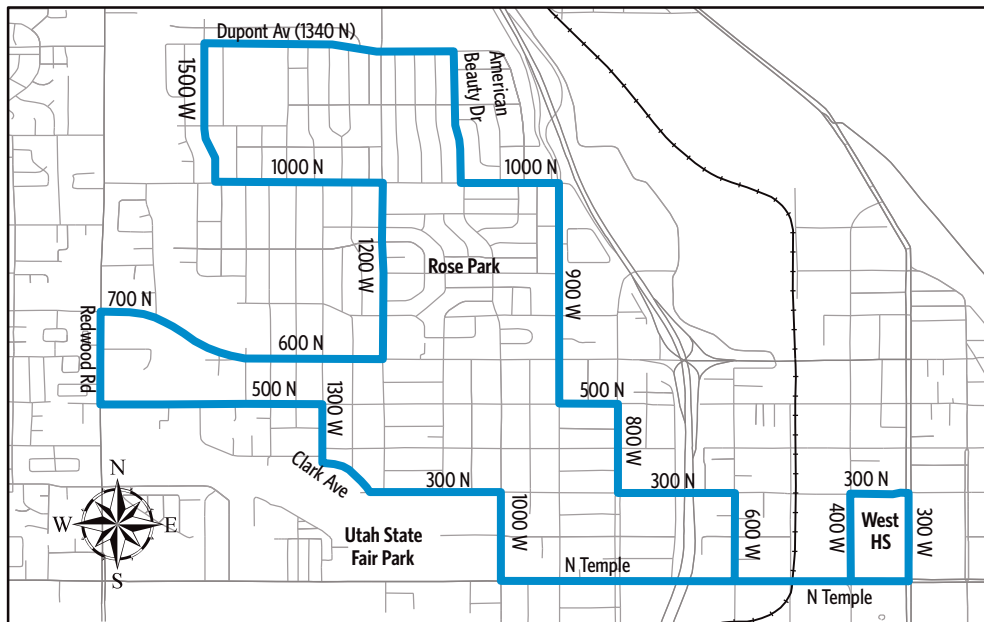

Route 919 - Fairpark- West HS

For Information Call 801-RIDE-UTA (801-743-3882)
outside Salt Lake County 888-RIDE-UTA (888-743-3882)
www.rideuta.com

919, 920

Does not run when school is not in session.

WEEKDAYS To Rose Park

West High School	300 N & 1200 W	600 N & 1200 W	1000 N & 1440 W
243p	250p	258p	303p

To West High School

1000 N & 1440 W	Dupont Ave & American Beauty	600 N & 900 W	North Temple & 600 W	West High School
652a	658a	704a	708a	715a
M 837	843	849	853	900