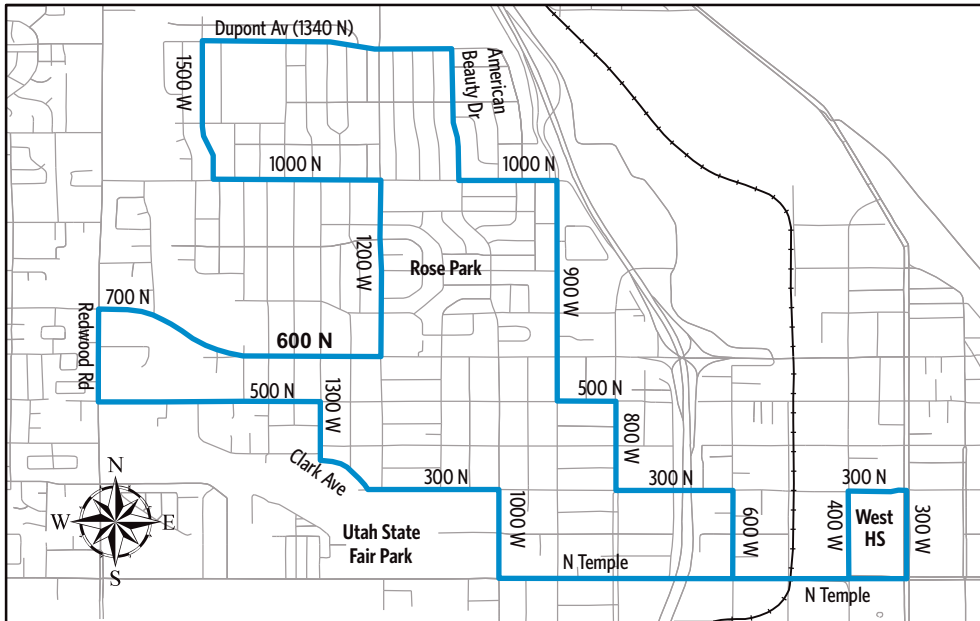

UTA  BUS

Timepoints are approximate and may vary due to road and traffic conditions

Effective August 2017

Route 920 - Rose Park - West HS

WEEKDAYS To Rose Park

To West High School

West High School	North Temple & 600 W	600 N & 900 W	Dupont Ave & American Beauty	1000 N & 1335 W
243p	245p	250p	255p	300p

1000 N & 1335 W	600 N & 1200 W	300 N & 1200 W	North Temple & 1000 W	West High School
652a	655a	703a	706a	715a
837	840	848	851	900

M - Trips run on Late start Mondays.

Does not run when school is not in session.