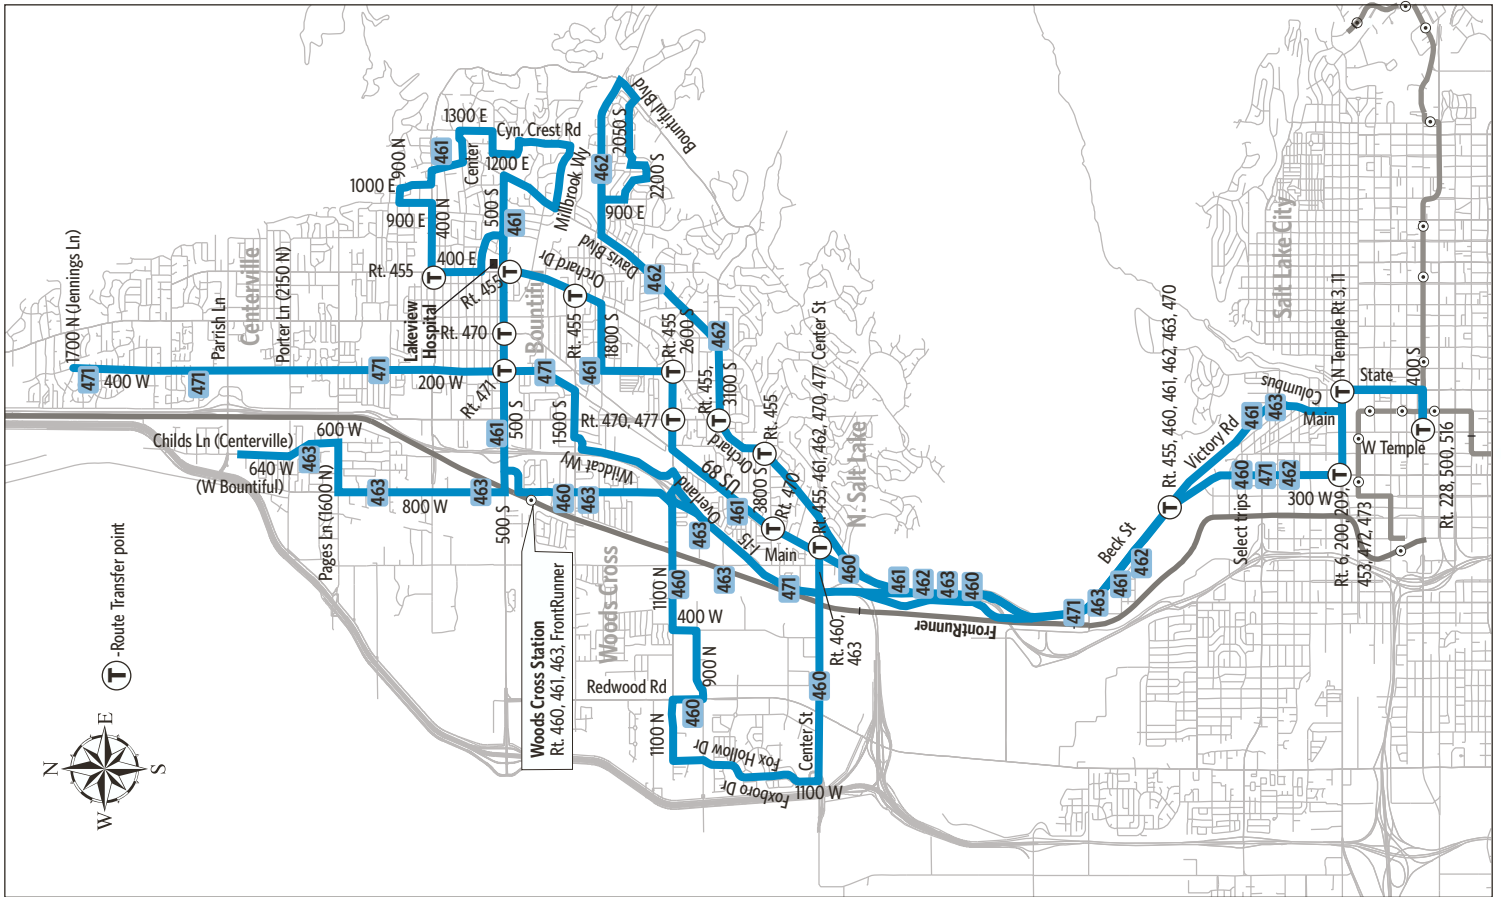

## Routes 460, 461, 462, 463, 471

For Information Call 801-RIDE-UTA (801-743-3882)  
outside Salt Lake County 888-RIDE-UTA (888-743-3882)  
www.rideuta.com